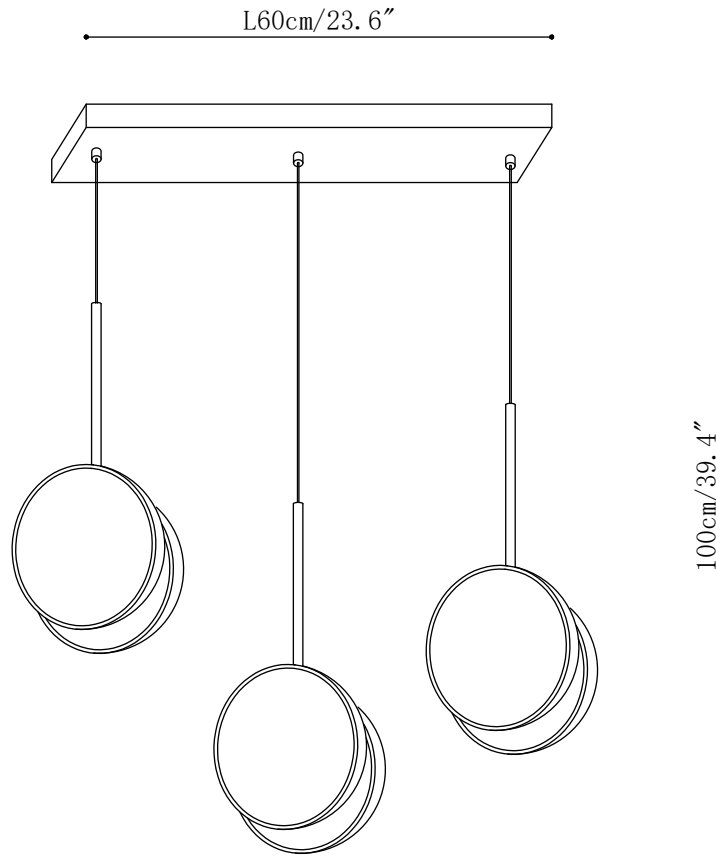

SPECIFICATION SHEET

SPECIFICATION DETAILS

*For custom options, consult factory for details

Fixture Dimensions	L 23.6" x H 39.4"
Light source	Integrated LED
Wattage	~ 10W
Voltage	AC 110-240V
Dimming	Not supported
CRI(Ra)	90+ CRI
Mounting	Hardwired.
LED Rated Life	30000 hours
Color Temperature	Warm Light (3000K), Neutral Light (4000K), Cool Light (6000K)
Control method	Compatible with common wall switches (not included)
Finishes	Gold
Shadow Details	White
Material	Metal, Alabaster
Wire Length	The standard length of the cord is 59" (150 cm), the length is adjustable.