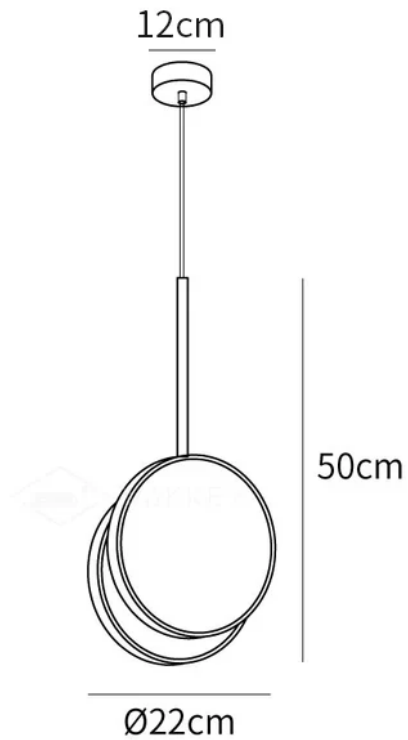

## SPECIFICATION DETAILS

\*For custom options, consult factory for details

<b>Fixture Dimensions</b>	Ø 8.7" x H 19.7"
<b>Light source</b>	Integrated LED
<b>Wattage</b>	~ 10W
<b>Voltage</b>	AC 110-240V
<b>Dimming</b>	Not supported
<b>CRI(Ra)</b>	90+ CRI
<b>Mounting</b>	Hardwired.
<b>LED Rated Life</b>	30000 hours
<b>Color Temperature</b>	Warm Light (3000K), Neutral Light (4000K), Cool Light (6000K)
<b>Control method</b>	Compatible with common wall switches (not included)
<b>Finishes</b>	Gold
<b>Shadow Details</b>	White
<b>Material</b>	Metal, Alabaster
<b>Wire Length</b>	The standard length of the cord is 59" (150 cm), the length is adjustable.

## SPECIFICATION DETAILS

\*For custom options, consult factory for details

<b>Fixture Dimensions</b>	Ø 9.8" x H 59.1"
<b>Light source</b>	Integrated LED
<b>Wattage</b>	~ 10W
<b>Voltage</b>	AC 110-240V
<b>Dimming</b>	Not supported
<b>CRI(Ra)</b>	90+ CRI
<b>Mounting</b>	Hardwired.
<b>LED Rated Life</b>	30000 hours
<b>Color Temperature</b>	Warm Light (3000K), Neutral Light (4000K), Cool Light (6000K)
<b>Control method</b>	Compatible with common wall switches(not included)
<b>Finishes</b>	Gold
<b>Shadow Details</b>	White
<b>Material</b>	Metal, Alabaster
<b>Wire Length</b>	The standard length of the cord is 59" (150 cm), the length is adjustable.

## SPECIFICATION DETAILS

\*For custom options, consult factory for details

<b>Fixture Dimensions</b>	Ø 11.8" x H 59.1"
<b>Light source</b>	Integrated LED
<b>Wattage</b>	~ 10W
<b>Voltage</b>	AC 110-240V
<b>Dimming</b>	Not supported
<b>CRI(Ra)</b>	90+ CRI
<b>Mounting</b>	Hardwired.
<b>LED Rated Life</b>	30000 hours
<b>Color Temperature</b>	Warm Light (3000K), Neutral Light (4000K), Cool Light (6000K)
<b>Control method</b>	Compatible with common wall switches (not included)
<b>Finishes</b>	Gold
<b>Shadow Details</b>	White
<b>Material</b>	Metal, Alabaster
<b>Wire Length</b>	The standard length of the cord is 59" (150 cm), the length is adjustable.