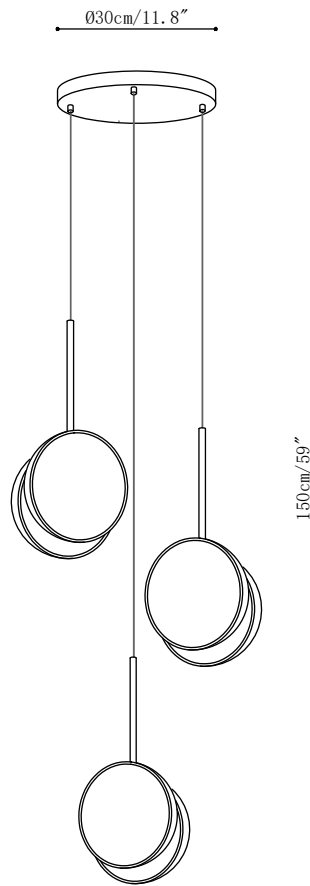

## SPECIFICATION DETAILS

\*For custom options, consult factory for details

<b>Fixture Dimensions</b>	Ø 8.7" x H 19.7"
<b>Light source</b>	Integrated LED
<b>Wattage</b>	~ 10W
<b>Voltage</b>	AC 110-240V
<b>Dimming</b>	Not supported
<b>CRI(Ra)</b>	90+ CRI
<b>Mounting</b>	Hardwired.
<b>LED Rated Life</b>	30000 hours
<b>Color Temperature</b>	Warm Light (3000K), Neutral Light (4000K), Cool Light (6000K)
<b>Control method</b>	Compatible with common wall switches (not included)
<b>Finishes</b>	Gold
<b>Shadow Details</b>	White
<b>Material</b>	Metal, Alabaster
<b>Wire Length</b>	The standard length of the cord is 59" (150 cm), the length is adjustable.

## SPECIFICATION DETAILS

\*For custom options, consult factory for details

<b>Fixture Dimensions</b>	Ø 9.8" x H 59.1"
<b>Light source</b>	Integrated LED
<b>Wattage</b>	~ 10W
<b>Voltage</b>	AC 110-240V
<b>Dimming</b>	Not supported
<b>CRI(Ra)</b>	90+ CRI
<b>Mounting</b>	Hardwired.
<b>LED Rated Life</b>	30000 hours
<b>Color Temperature</b>	Warm Light (3000K), Neutral Light (4000K), Cool Light (6000K)
<b>Control method</b>	Compatible with common wall switches(not included)
<b>Finishes</b>	Gold
<b>Shadow Details</b>	White
<b>Material</b>	Metal, Alabaster
<b>Wire Length</b>	The standard length of the cord is 59" (150 cm), the length is adjustable.

## SPECIFICATION DETAILS

\*For custom options, consult factory for details

<b>Fixture Dimensions</b>	Ø 11.8" x H 59.1"
<b>Light source</b>	Integrated LED
<b>Wattage</b>	~ 10W
<b>Voltage</b>	AC 110-240V
<b>Dimming</b>	Not supported
<b>CRI(Ra)</b>	90+ CRI
<b>Mounting</b>	Hardwired.
<b>LED Rated Life</b>	30000 hours
<b>Color Temperature</b>	Warm Light (3000K), Neutral Light (4000K), Cool Light (6000K)
<b>Control method</b>	Compatible with common wall switches (not included)
<b>Finishes</b>	Gold
<b>Shadow Details</b>	White
<b>Material</b>	Metal, Alabaster
<b>Wire Length</b>	The standard length of the cord is 59" (150 cm), the length is adjustable.