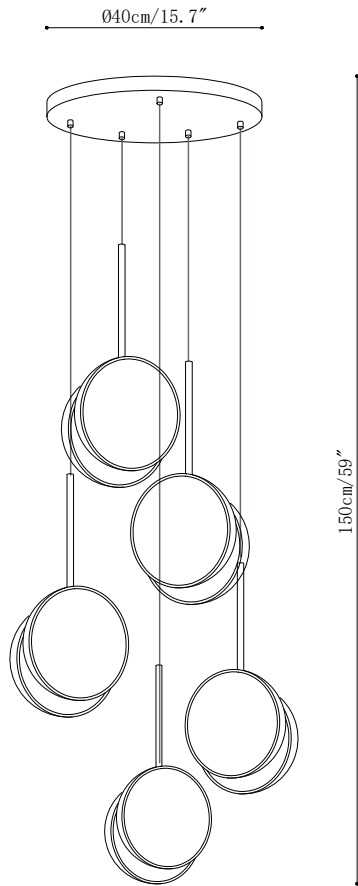

SPECIFICATION SHEET

SPECIFICATION DETAILS

*For custom options, consult factory for details

Fixture Dimensions	Ø 15.7" x H 59.1"
Light source	Integrated LED
Wattage	~ 10W
Voltage	AC 110-240V
Dimming	Not supported
CRI(Ra)	90+ CRI
Mounting	Hardwired.
LED Rated Life	30000 hours
Color Temperature	Warm Light (3000K), Neutral Light (4000K), Cool Light (6000K)
Control method	Compatible with common wall switches (not included)
Finishes	Gold
Shadow Details	White
Material	Metal, Alabaster
Wire Length	The standard length of the cord is 59" (150 cm), the length is adjustable.