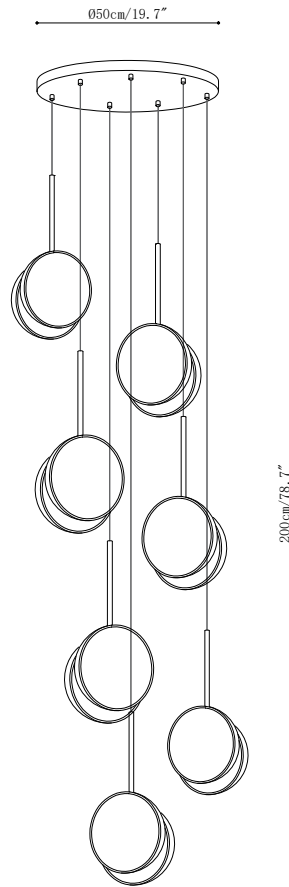

SPECIFICATION SHEET

SPECIFICATION DETAILS

*For custom options, consult factory for details

Fixture Dimensions	Ø 19.7" x H 78.7"
Light source	Integrated LED
Wattage	~ 10W
Voltage	AC 110-240V
Dimming	Not supported
CRI(Ra)	90+ CRI
Mounting	Hardwired.
LED Rated Life	30000 hours
Color Temperature	Warm Light (3000K), Neutral Light (4000K), Cool Light (6000K)
Control method	Compatible with common wall switches(not included)
Finishes	Gold
Shadow Details	White
Material	Metal, Alabaster
Wire Length	The standard length of the cord is 59" (150 cm), the length is adjustable.