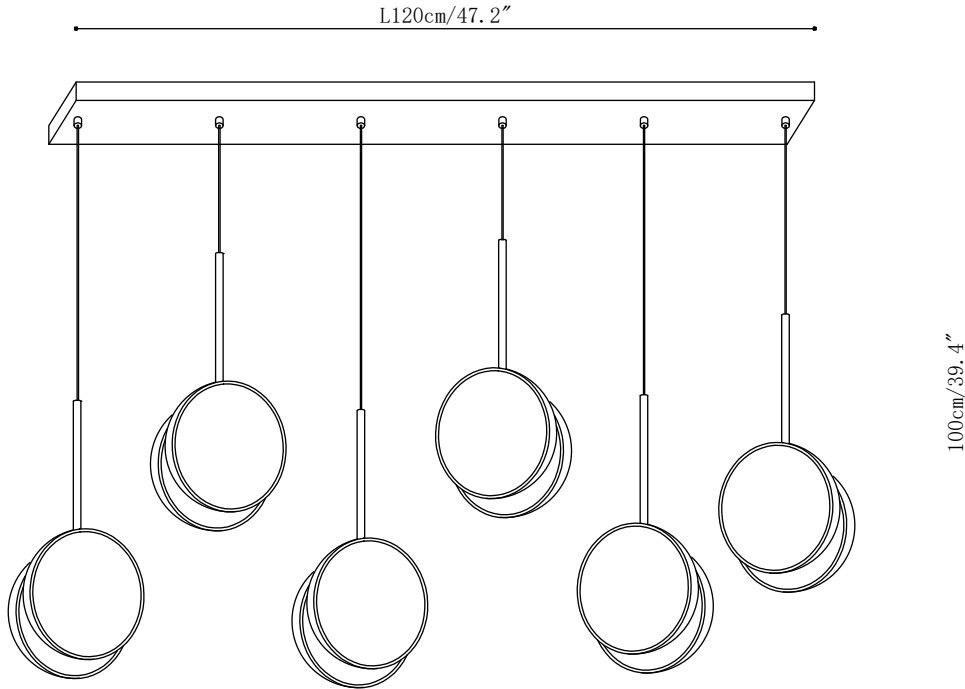

SPECIFICATION SHEET

SPECIFICATION DETAILS

*For custom options, consult factory for details

Fixture Dimensions	L 47.2" x H 39.4"
Light source	Integrated LED
Wattage	~ 10W
Voltage	AC 110-240V
Dimming	Not supported
CRI(Ra)	90+ CRI
Mounting	Hardwired.
LED Rated Life	30000 hours
Color Temperature	Warm Light (3000K), Neutral Light (4000K), Cool Light (6000K)
Control method	Compatible with common wall switches (not included)
Finishes	Gold
Shadow Details	White
Material	Metal, Alabaster
Wire Length	The standard length of the cord is 59" (150 cm), the length is adjustable.