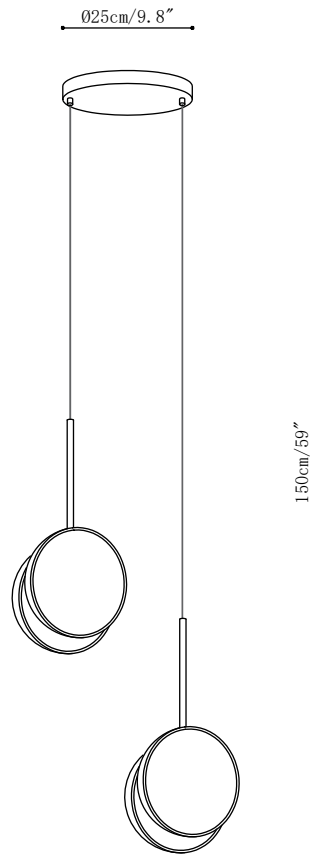

## SPECIFICATION DETAILS

\*For custom options, consult factory for details

<b>Fixture Dimensions</b>	Ø 8.7" x H 19.7"
<b>Light source</b>	Integrated LED
<b>Wattage</b>	~ 10W
<b>Voltage</b>	AC 110-240V
<b>Dimming</b>	Not supported
<b>CRI(Ra)</b>	90+ CRI
<b>Mounting</b>	Hardwired.
<b>LED Rated Life</b>	30000 hours
<b>Color Temperature</b>	Warm Light (3000K), Neutral Light (4000K), Cool Light (6000K)
<b>Control method</b>	Compatible with common wall switches (not included)
<b>Finishes</b>	Gold
<b>Shadow Details</b>	White
<b>Material</b>	Metal, Alabaster
<b>Wire Length</b>	The standard length of the cord is 59" (150 cm), the length is adjustable.

## SPECIFICATION DETAILS

\*For custom options, consult factory for details

<b>Fixture Dimensions</b>	Ø 9.8" x H 59.1"
<b>Light source</b>	Integrated LED
<b>Wattage</b>	~ 10W
<b>Voltage</b>	AC 110-240V
<b>Dimming</b>	Not supported
<b>CRI(Ra)</b>	90+ CRI
<b>Mounting</b>	Hardwired.
<b>LED Rated Life</b>	30000 hours
<b>Color Temperature</b>	Warm Light (3000K), Neutral Light (4000K), Cool Light (6000K)
<b>Control method</b>	Compatible with common wall switches(not included)
<b>Finishes</b>	Gold
<b>Shadow Details</b>	White
<b>Material</b>	Metal, Alabaster
<b>Wire Length</b>	The standard length of the cord is 59" (150 cm), the length is adjustable.

## SPECIFICATION DETAILS

\*For custom options, consult factory for details

<b>Fixture Dimensions</b>	Ø 11.8" x H 59.1"
<b>Light source</b>	Integrated LED
<b>Wattage</b>	~ 10W
<b>Voltage</b>	AC 110-240V
<b>Dimming</b>	Not supported
<b>CRI(Ra)</b>	90+ CRI
<b>Mounting</b>	Hardwired.
<b>LED Rated Life</b>	30000 hours
<b>Color Temperature</b>	Warm Light (3000K), Neutral Light (4000K), Cool Light (6000K)
<b>Control method</b>	Compatible with common wall switches (not included)
<b>Finishes</b>	Gold
<b>Shadow Details</b>	White
<b>Material</b>	Metal, Alabaster
<b>Wire Length</b>	The standard length of the cord is 59" (150 cm), the length is adjustable.