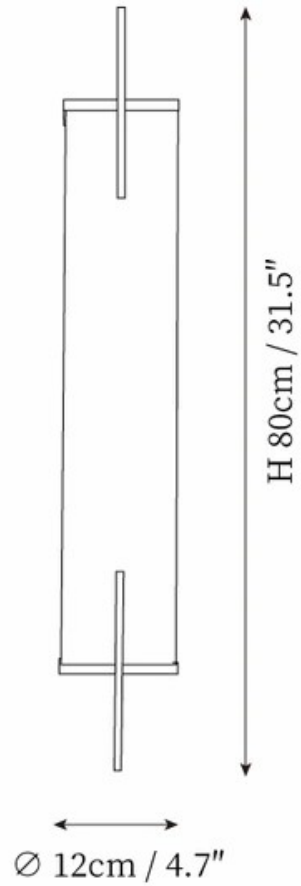

SPECIFICATION SHEET

SPECIFICATION DETAILS

*For custom options, consult factory for details

Fixture Dimensions	D 4.7" x H 23.6"(12W), D 4.7" x H 31.5"(16W)
Light source	Integrated LED
Wattage	~ 12W/16W
Voltage	AC 110-240V
Dimming	Not supported
CRI(Ra)	90+CRI
Mounting	Hardwired.
LED Rated Life	30000 hours
Color Temperature	Warm Light (3000K), Neutral Light (4000K), Cool Light (6000K)
Control method	Hidden switch or push-button switch.
Finishes	Black.
Shade Details	White.
Material	Brass, Alabaster.