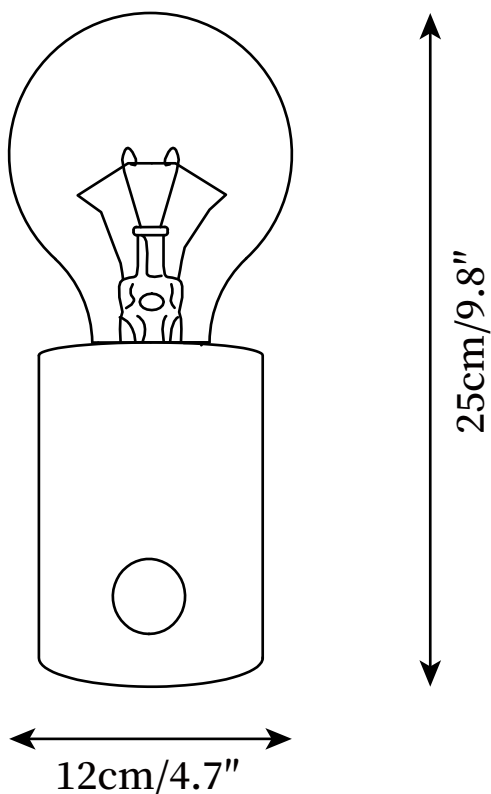

SPECIFICATION SHEET

SPECIFICATION DETAILS

*For custom options, consult factory for details

Fixture Dimensions	D 4.7" x H 9.8"
Light source	E26 or E27 (bulb not included)
Wattage	Max 40W
Voltage	AC 110-240V
Dimming	Compatible with dimmable bulbs (bulb not included)
Control method	In line ON / OFF switch.
Finishes	White, Black, Gold
Shade Details	Clear, Cognac
Material	Metal, Marble, Glass
Cord Length	Supplied with switched plug cord, length ~59" (150cm).

SPECIFICATION SHEET

SPECIFICATION DETAILS

*For custom options, consult factory for details

Fixture Dimensions	D 9" x H 15"
Light source	E26 or E27 (bulb not included)
Wattage	Max 40W
Voltage	AC 110-240V
Dimming	Compatible with dimmable bulbs (bulb not included)
Control method	In line ON / OFF switch.
Finishes	White, Black, Gold
Shade Details	Clear, Cognac
Material	Metal, Marble, Glass
Cord Length	Supplied with switched plug cord, length ~59" (150cm).