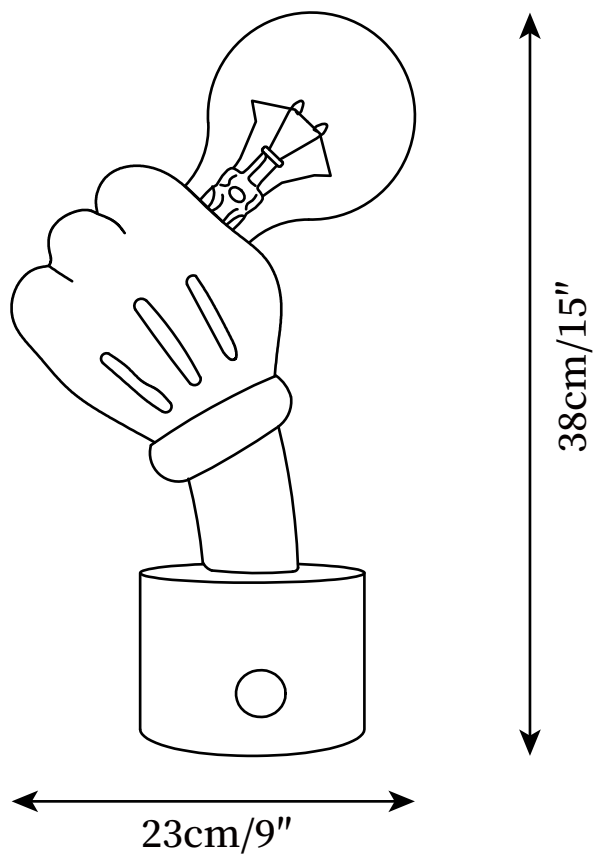

SPECIFICATION SHEET

SPECIFICATION DETAILS

*For custom options, consult factory for details

Fixture Dimensions	D 4.7" x H 9.8"
Light source	E26 or E27 (bulb not included)
Wattage	Max 40W
Voltage	AC 110-240V
Dimming	Compatible with dimmable bulbs (bulb not included)
Control method	In line ON / OFF switch.
Finishes	White, Black, Gold
Shade Details	Clear, Cognac
Material	Metal, Marble, Glass
Cord Length	Supplied with switched plug cord, length ~59" (150cm).

SPECIFICATION SHEET

SPECIFICATION DETAILS

*For custom options, consult factory for details

Fixture Dimensions	D 9" x H 15"
Light source	E26 or E27 (bulb not included)
Wattage	Max 40W
Voltage	AC 110-240V
Dimming	Compatible with dimmable bulbs (bulb not included)
Control method	In line ON / OFF switch.
Finishes	White, Black, Gold
Shade Details	Clear, Cognac
Material	Metal, Marble, Glass
Cord Length	Supplied with switched plug cord, length ~59" (150cm).