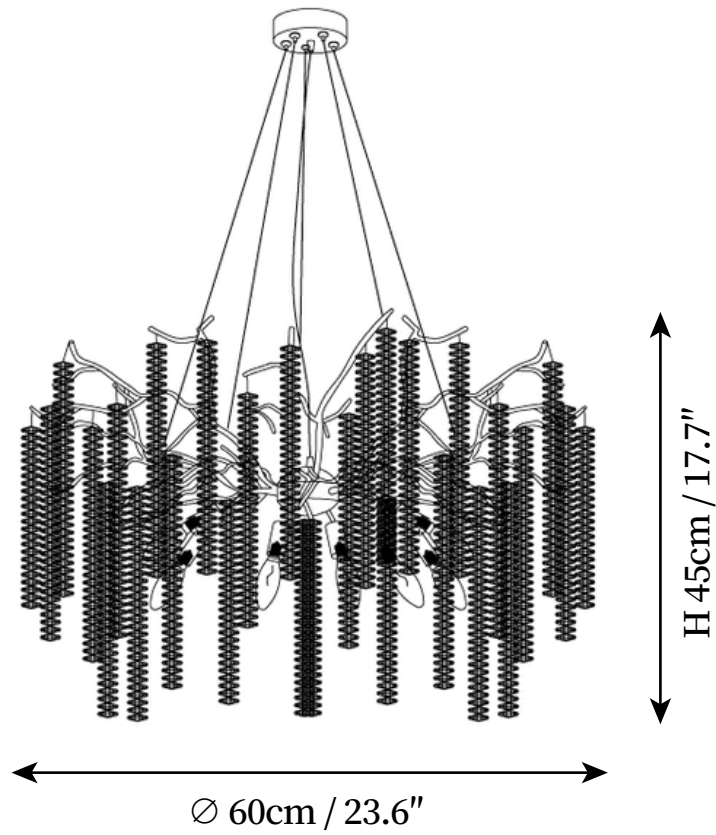

SPECIFICATION SHEET

SPECIFICATION DETAILS

*For custom options, consult factory for details

Fixture Dimensions	D 23.6" x H 17.7"
Light source	G9. (bulb not included).
Wattage	~ 5W incandescent bulb or LED equivalent.
Voltage	AC 110-240V
Mounting	Hardwired.
Dimming	Compatible with dimmable bulbs (bulb not included)
Control method	Compatible with common wall switches (not included)
Finishes	Gold.
Shade Details	Clear crystal glass.
Material	Aluminum, Crystal glass.
Wire Length	The standard length of the cord is 59" (150 cm), the length is adjustable.

SPECIFICATION SHEET

SPECIFICATION DETAILS

*For custom options, consult factory for details

Fixture Dimensions	D 31.5" x H 19.7"
Light source	G9. (bulb not included).
Wattage	~ 5W incandescent bulb or LED equivalent.
Voltage	AC 110-240V
Mounting	Hardwired.
Dimming	Compatible with dimmable bulbs (bulb not included)
Control method	Compatible with common wall switches (not included)
Finishes	Gold.
Shade Details	Clear crystal glass.
Material	Aluminum, Crystal glass.
Wire Length	The standard length of the cord is 59" (150 cm), the length is adjustable.

SPECIFICATION SHEET

SPECIFICATION DETAILS

*For custom options, consult factory for details

Fixture Dimensions	D 47.2" x W 17.7" x H 19.7"
Light source	G9. (bulb not included).
Wattage	~ 5W incandescent bulb or LED equivalent.
Voltage	AC 110-240V
Mounting	Hardwired.
Dimming	Compatible with dimmable bulbs (bulb not included)
Control method	Compatible with common wall switches (not included)
Finishes	Gold.
Shade Details	Clear crystal glass.
Material	Aluminum, Crystal glass.
Wire Length	The standard length of the cord is 59" (150 cm), the length is adjustable.