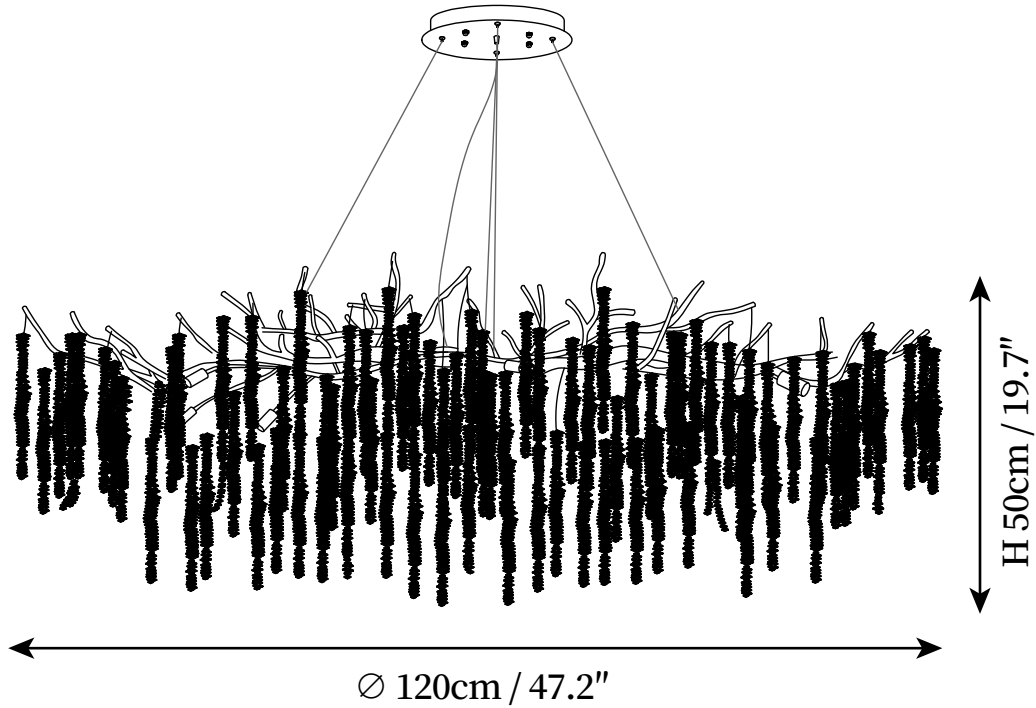

SPECIFICATION SHEET

SPECIFICATION DETAILS

*For custom options, consult factory for details

Fixture Dimensions	D 23.6" x H 17.7"
Light source	G9. (bulb not included).
Wattage	~ 5W incandescent bulb or LED equivalent.
Voltage	AC 110-240V
Mounting	Hardwired.
Dimming	Compatible with dimmable bulbs (bulb not included)
Control method	Compatible with common wall switches (not included)
Finishes	Gold.
Shade Details	Clear crystal glass.
Material	Aluminum, Crystal glass.
Wire Length	The standard length of the cord is 59" (150 cm), the length is adjustable.

SPECIFICATION SHEET

SPECIFICATION DETAILS

*For custom options, consult factory for details

Fixture Dimensions	D 31.5" x H 19.7"
Light source	G9. (bulb not included).
Wattage	~ 5W incandescent bulb or LED equivalent.
Voltage	AC 110-240V
Mounting	Hardwired.
Dimming	Compatible with dimmable bulbs (bulb not included)
Control method	Compatible with common wall switches (not included)
Finishes	Gold.
Shade Details	Clear crystal glass.
Material	Aluminum, Crystal glass.
Wire Length	The standard length of the cord is 59" (150 cm), the length is adjustable.

SPECIFICATION SHEET

SPECIFICATION DETAILS

*For custom options, consult factory for details

Fixture Dimensions	D 47.2" x W 17.7" x H 19.7"
Light source	G9. (bulb not included).
Wattage	~ 5W incandescent bulb or LED equivalent.
Voltage	AC 110-240V
Mounting	Hardwired.
Dimming	Compatible with dimmable bulbs (bulb not included)
Control method	Compatible with common wall switches (not included)
Finishes	Gold.
Shade Details	Clear crystal glass.
Material	Aluminum, Crystal glass.
Wire Length	The standard length of the cord is 59" (150 cm), the length is adjustable.