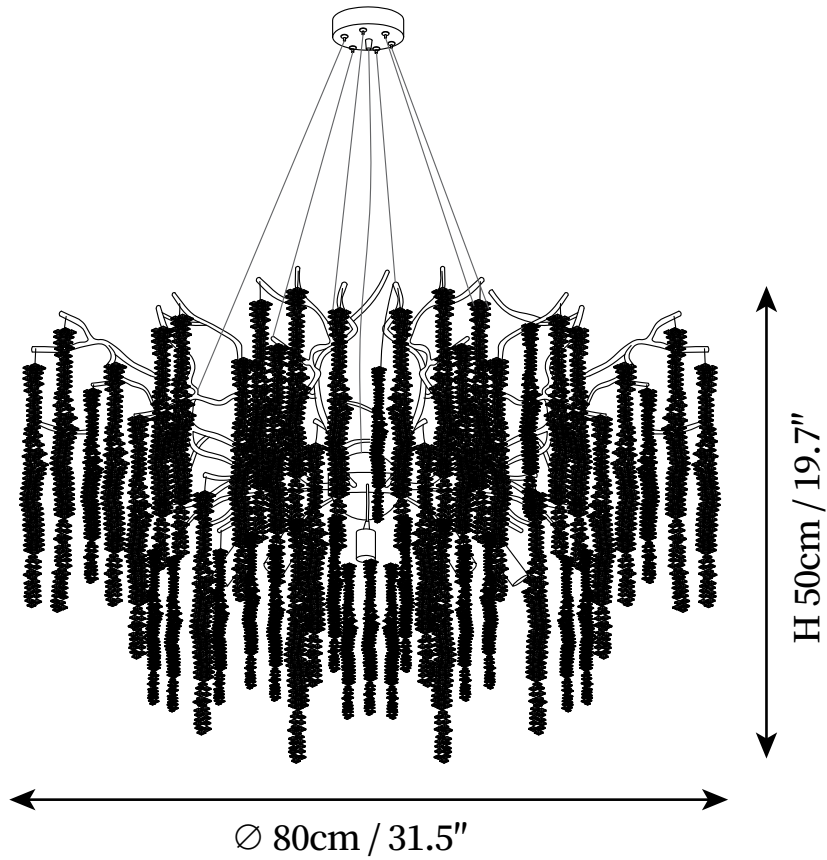

SPECIFICATION SHEET

SPECIFICATION DETAILS

*For custom options, consult factory for details

Fixture Dimensions	D 23.6" x H 17.7"
Light source	G9. (bulb not included).
Wattage	~ 5W incandescent bulb or LED equivalent.
Voltage	AC 110-240V
Mounting	Hardwired.
Dimming	Compatible with dimmable bulbs (bulb not included)
Control method	Compatible with common wall switches (not included)
Finishes	Gold.
Shade Details	Clear crystal glass.
Material	Aluminum, Crystal glass.
Wire Length	The standard length of the cord is 59" (150 cm), the length is adjustable.

SPECIFICATION SHEET

SPECIFICATION DETAILS

*For custom options, consult factory for details

Fixture Dimensions	D 31.5" x H 19.7"
Light source	G9. (bulb not included).
Wattage	~ 5W incandescent bulb or LED equivalent.
Voltage	AC 110-240V
Mounting	Hardwired.
Dimming	Compatible with dimmable bulbs (bulb not included)
Control method	Compatible with common wall switches (not included)
Finishes	Gold.
Shade Details	Clear crystal glass.
Material	Aluminum, Crystal glass.
Wire Length	The standard length of the cord is 59" (150 cm), the length is adjustable.

SPECIFICATION SHEET

SPECIFICATION DETAILS

*For custom options, consult factory for details

Fixture Dimensions	D 47.2" x W 17.7" x H 19.7"
Light source	G9. (bulb not included).
Wattage	~ 5W incandescent bulb or LED equivalent.
Voltage	AC 110-240V
Mounting	Hardwired.
Dimming	Compatible with dimmable bulbs (bulb not included)
Control method	Compatible with common wall switches (not included)
Finishes	Gold.
Shade Details	Clear crystal glass.
Material	Aluminum, Crystal glass.
Wire Length	The standard length of the cord is 59" (150 cm), the length is adjustable.