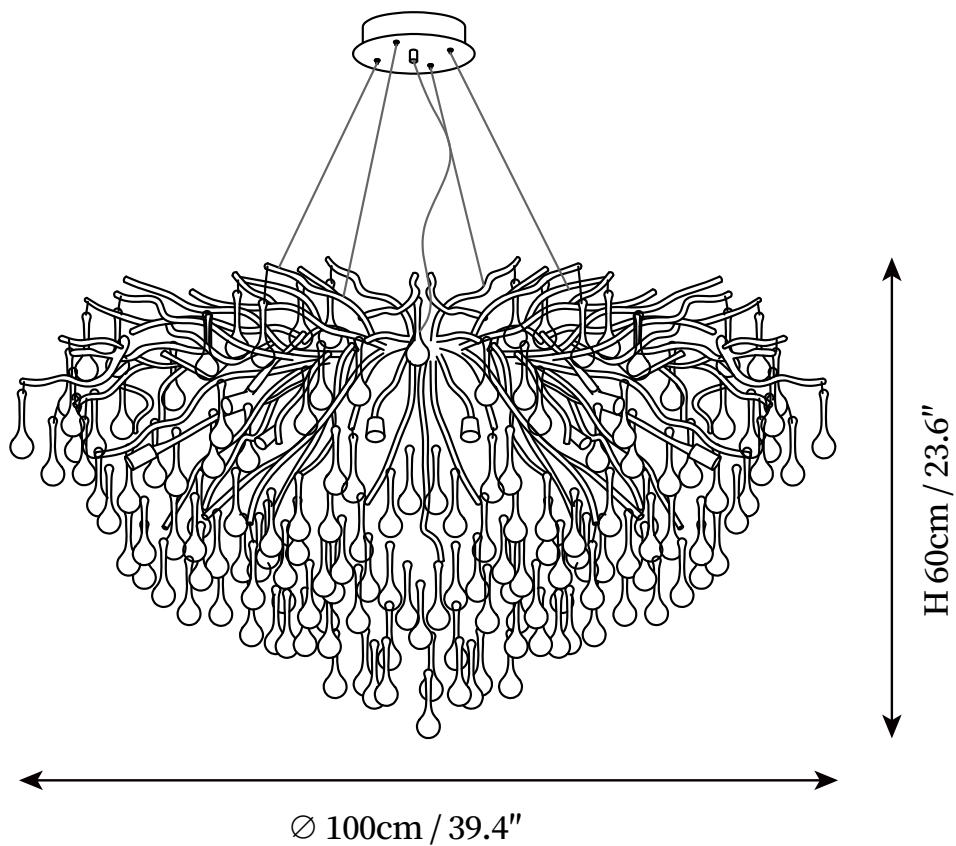

SPECIFICATION SHEET

SPECIFICATION DETAILS

*For custom options, consult factory for details

Fixture Dimensions	D 31.5" x H 23.6"
Light source	G9.
Wattage	~ 5W
Voltage	AC 110-240V
Mounting	Hardwired.
LED Rated Life	30000 hours
Dimming	Compatible with dimmable bulbs (bulb not included)
Control method	Compatible with common wall switches (not included)
Finishes	Gold.
Shade Details	Clear crystal glass
Material	Aluminum, Crystal glass
Wire Length	The standard length of the cord is 59" (150 cm), the length is adjustable.

SPECIFICATION SHEET

SPECIFICATION DETAILS

*For custom options, consult factory for details

Fixture Dimensions	D 39.4" x H 23.6"
Light source	G9.
Wattage	~ 5W
Voltage	AC 110-240V
Mounting	Hardwired.
LED Rated Life	30000 hours
Dimming	Compatible with dimmable bulbs (bulb not included)
Control method	Compatible with common wall switches (not included)
Finishes	Gold.
Shade Details	Clear crystal glass
Material	Aluminum, Crystal glass
Wire Length	The standard length of the cord is 59" (150 cm), the length is adjustable.

SPECIFICATION SHEET

SPECIFICATION DETAILS

*For custom options, consult factory for details

Fixture Dimensions	L 47.2" x W 19.7" x H 15.7", L 59.1" x W 21.7" x H 15.7", L 39.4" x W 19.7" x H 15.7"
Light source	G9.
Wattage	~ 5W
Voltage	AC 110-240V
Mounting	Hardwired.3
LED Rated Life	0000 hours
Dimming	Compatible with dimmable bulbs (bulb not included)
Control method	Compatible with common wall switches (not included)
Finishes	Gold.
Shade Details	Clear crystal glass
Material	Aluminum, Crystal glass
Wire Length	The standard length of the cord is 59" (150 cm), the length is adjustable.