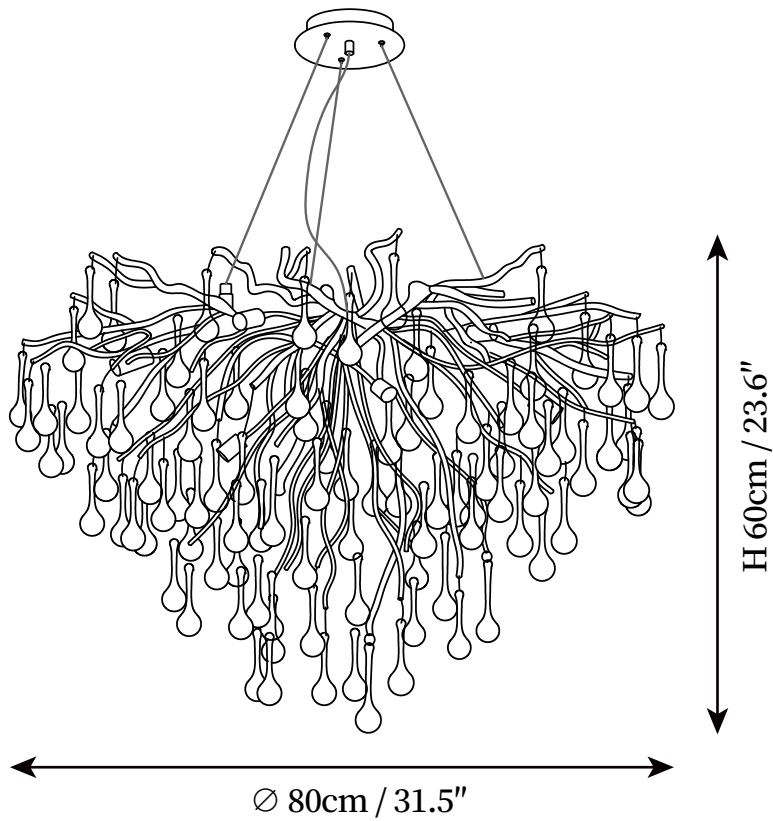

SPECIFICATION SHEET

SPECIFICATION DETAILS

*For custom options, consult factory for details

Fixture Dimensions	D 23.6" x H 15.7"
Light source	G9.
Wattage	~ 5W
Voltage	AC 110-240V
Mounting	Hardwired.
LED Rated Life	30000 hours
Dimming	Compatible with dimmable bulbs (bulb not included)
Control method	Compatible with common wall switches(not included)
Finishes	Gold.
Shade Details	Clear crystal glass
Material	Aluminum, Crystal glass
Wire Length	The standard length of the cord is 59" (150 cm), the length is adjustable.

SPECIFICATION SHEET

SPECIFICATION DETAILS

*For custom options, consult factory for details

Fixture Dimensions	D 31.5" x H 23.6"
Light source	G9.
Wattage	~ 5W
Voltage	AC 110-240V
Mounting	Hardwired.
LED Rated Life	30000 hours
Dimming	Compatible with dimmable bulbs (bulb not included)
Control method	Compatible with common wall switches (not included)
Finishes	Gold.
Shade Details	Clear crystal glass
Material	Aluminum, Crystal glass
Wire Length	The standard length of the cord is 59" (150 cm), the length is adjustable.

SPECIFICATION SHEET

SPECIFICATION DETAILS

*For custom options, consult factory for details

Fixture Dimensions	L 47.2" x W 19.7" x H 15.7", L 59.1" x W 21.7" x H 15.7", L 39.4" x W 19.7" x H 15.7"
Light source	G9.
Wattage	~ 5W
Voltage	AC 110-240V
Mounting	Hardwired.3
LED Rated Life	0000 hours
Dimming	Compatible with dimmable bulbs (bulb not included)
Control method	Compatible with common wall switches (not included)
Finishes	Gold.
Shade Details	Clear crystal glass
Material	Aluminum, Crystal glass
Wire Length	The standard length of the cord is 59" (150 cm), the length is adjustable.