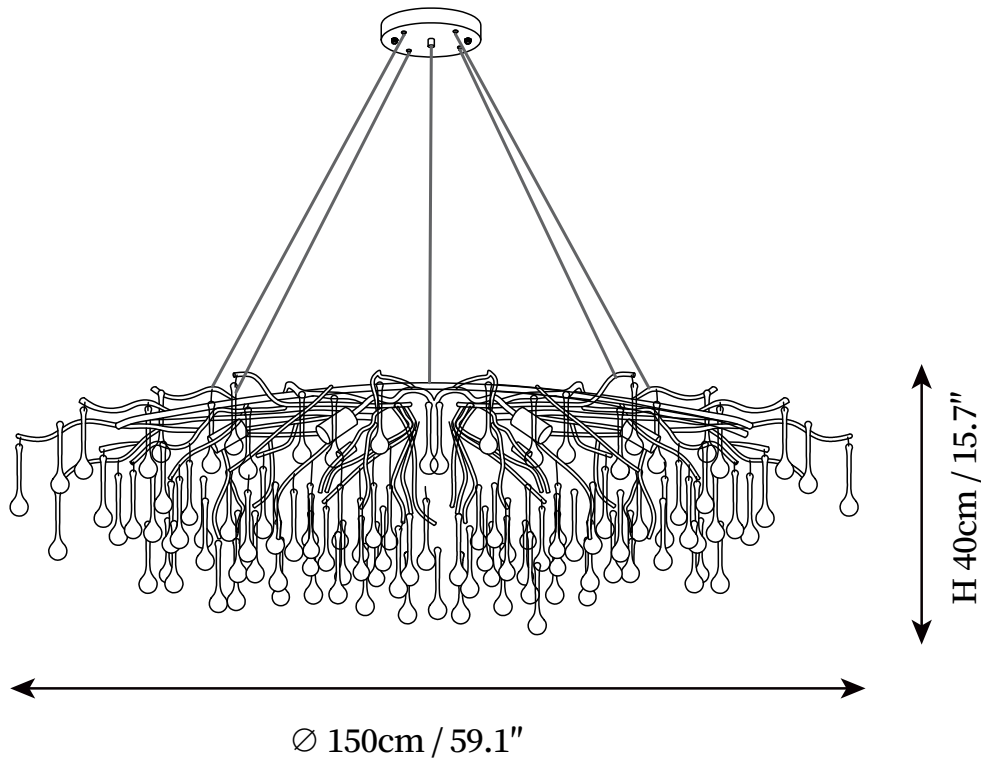

SPECIFICATION SHEET

SPECIFICATION DETAILS

*For custom options, consult factory for details

Fixture Dimensions	D 31.5" x H 23.6"
Light source	G9.
Wattage	~ 5W
Voltage	AC 110-240V
Mounting	Hardwired.
LED Rated Life	30000 hours
Dimming	Compatible with dimmable bulbs (bulb not included)
Control method	Compatible with common wall switches (not included)
Finishes	Gold.
Shade Details	Clear crystal glass
Material	Aluminum, Crystal glass
Wire Length	The standard length of the cord is 59" (150 cm), the length is adjustable.

SPECIFICATION SHEET

SPECIFICATION DETAILS

*For custom options, consult factory for details

Fixture Dimensions	D 39.4" x H 23.6"
Light source	G9.
Wattage	~ 5W
Voltage	AC 110-240V
Mounting	Hardwired.
LED Rated Life	30000 hours
Dimming	Compatible with dimmable bulbs (bulb not included)
Control method	Compatible with common wall switches (not included)
Finishes	Gold.
Shade Details	Clear crystal glass
Material	Aluminum, Crystal glass
Wire Length	The standard length of the cord is 59" (150 cm), the length is adjustable.

SPECIFICATION SHEET

SPECIFICATION DETAILS

*For custom options, consult factory for details

Fixture Dimensions	L 47.2" x W 19.7" x H 15.7", L 59.1" x W 21.7" x H 15.7", L 39.4" x W 19.7" x H 15.7"
Light source	G9.
Wattage	~ 5W
Voltage	AC 110-240V
Mounting	Hardwired.3
LED Rated Life	0000 hours
Dimming	Compatible with dimmable bulbs (bulb not included)
Control method	Compatible with common wall switches (not included)
Finishes	Gold.
Shade Details	Clear crystal glass
Material	Aluminum, Crystal glass
Wire Length	The standard length of the cord is 59" (150 cm), the length is adjustable.