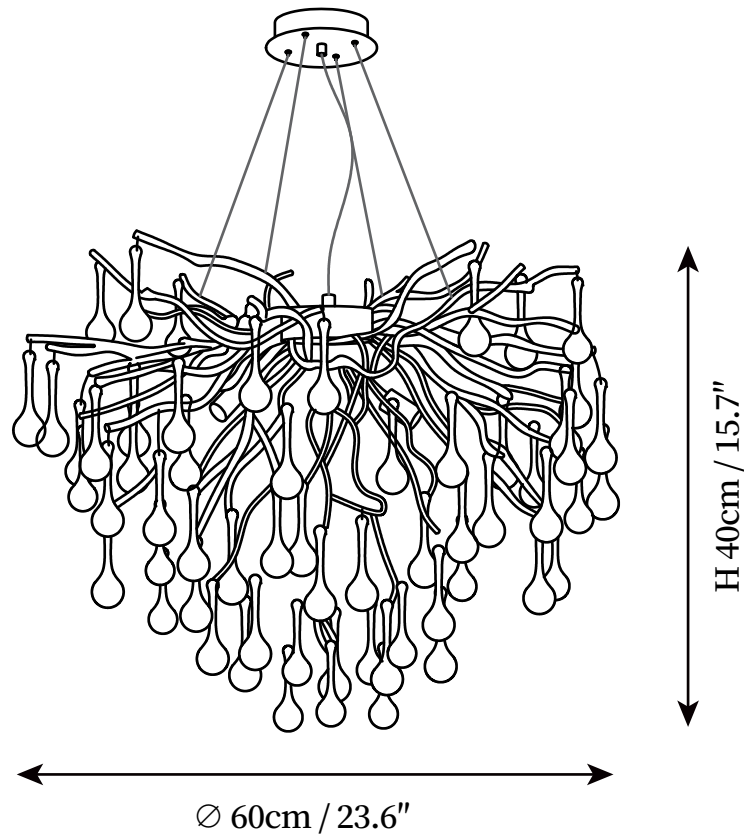

SPECIFICATION SHEET

SPECIFICATION DETAILS

*For custom options, consult factory for details

Fixture Dimensions	D 23.6" x H 15.7"
Light source	G9.
Wattage	~ 5W
Voltage	AC 110-240V
Mounting	Hardwired.
LED Rated Life	30000 hours
Dimming	Compatible with dimmable bulbs (bulb not included)
Control method	Compatible with common wall switches(not included)
Finishes	Gold.
Shade Details	Clear crystal glass
Material	Aluminum, Crystal glass
Wire Length	The standard length of the cord is 59" (150 cm), the length is adjustable.

SPECIFICATION SHEET

SPECIFICATION DETAILS

*For custom options, consult factory for details

Fixture Dimensions	D 31.5" x H 23.6"
Light source	G9.
Wattage	~ 5W
Voltage	AC 110-240V
Mounting	Hardwired.
LED Rated Life	30000 hours
Dimming	Compatible with dimmable bulbs (bulb not included)
Control method	Compatible with common wall switches (not included)
Finishes	Gold.
Shade Details	Clear crystal glass
Material	Aluminum, Crystal glass
Wire Length	The standard length of the cord is 59" (150 cm), the length is adjustable.

SPECIFICATION SHEET

SPECIFICATION DETAILS

*For custom options, consult factory for details

Fixture Dimensions	L 47.2" x W 19.7" x H 15.7", L 59.1" x W 21.7" x H 15.7", L 39.4" x W 19.7" x H 15.7"
Light source	G9.
Wattage	~ 5W
Voltage	AC 110-240V
Mounting	Hardwired.3
LED Rated Life	0000 hours
Dimming	Compatible with dimmable bulbs (bulb not included)
Control method	Compatible with common wall switches (not included)
Finishes	Gold.
Shade Details	Clear crystal glass
Material	Aluminum, Crystal glass
Wire Length	The standard length of the cord is 59" (150 cm), the length is adjustable.