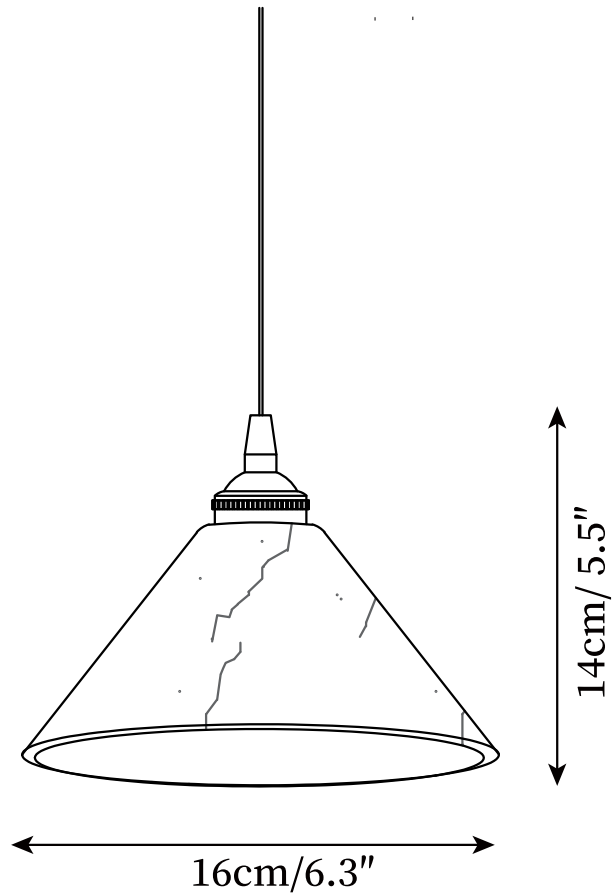

SPECIFICATION SHEET

SPECIFICATION DETAILS

*For custom options, consult factory for details

Fixture Dimensions	D 6.3" x H 5.5"
Light source	E14 (bulb not included).
Wattage	MAX 15W incandescent bulb or LED equivalent.
Voltage	AC 110-240V
Mounting	Hardwired.
Dimming	Compatible with dimmable bulbs (bulb not included)
Control method	Compatible with common wall switches(not included)
Finishes	Brass.
Shade Details	White.
Material	Brass, Alabaster.
Wire Length	The standard length of the cord is 59" (150 cm), the length is adjustable.