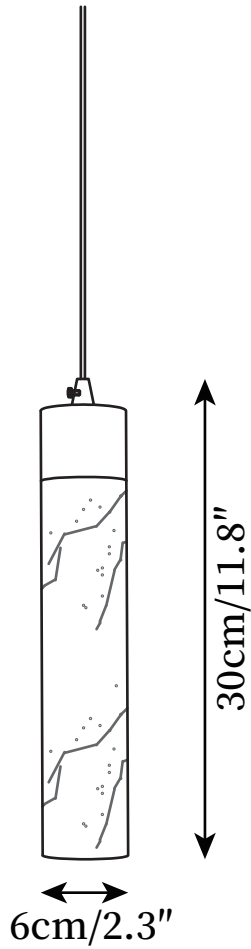

SPECIFICATION SHEET

SPECIFICATION DETAILS

*For custom options, consult factory for details

Fixture Dimensions	D 2.3" x H 11.8"
Light source	Integrated LED
Wattage	12W
Voltage	AC 110-240V
Color Temperature	3000K
CRI(Ra)	80CRI
Mounting	Ceiling
Driver Required	Yes
Optional Color Temps	Warm Light (3000K), Neutral Light (4500K), Cool Light (6000K)
LED Rated Life	30000 hours
Dimming	Dimming is not supported
Finishes	Brass
Shade Details	White
Material	Brass, Alabaster
Wire Length	59"
Wire Type	Black Coaxial Wire