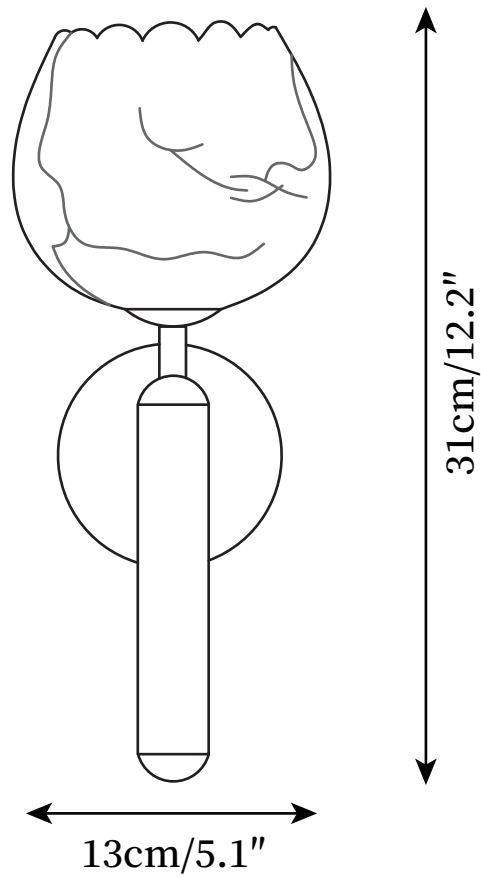

# SPECIFICATION SHEET

---

## SPECIFICATION DETAILS

\*For custom options, consult factory for details

<b>Fixture Dimensions</b>	D 5.1" x H 12.2"
<b>Light source</b>	E14
<b>Wattage</b>	15W
<b>Voltage</b>	AC 110-240V
<b>Color Temperature</b>	Based on the purchase of light bulbs
<b>CRI(Ra)</b>	80CRI
<b>Mounting</b>	Wall
<b>Driver Required</b>	No
<b>Optional Color Temps</b>	Buy bulbs as needed
<b>LED Rated Life</b>	Based on bulb life (we do not supply bulbs)
<b>Dimming</b>	Dimming is not supported
<b>Finishes</b>	Brass, Black
<b>Shade Details</b>	White
<b>Material</b>	Brass, Alabaster