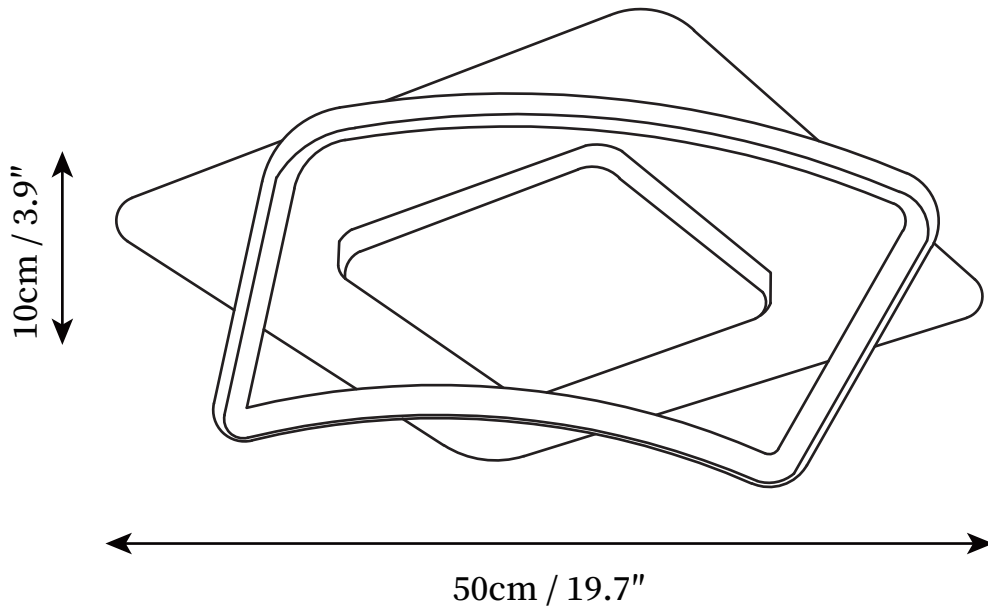

SPECIFICATION SHEET

SPECIFICATION DETAILS

*For custom options, consult factory for details

Fixture Dimensions	D 18.9" x H 3.9"
Light source	Integrated LED
Wattage	36W
Voltage	AC 110-240V
Color Temperature	3000k
CRI(Ra)	80CRI
Mounting	Ceiling
Driver Required	Yes
Optional Color Temps	Cool Light (6000K)
LED Rated Life	30000hours
Dimming	Dimming is not supported
Finishes	White, Black+White
Shade Details	White
Material	Metal, Acrylic
Wire Length	NO
Wire Type	NO