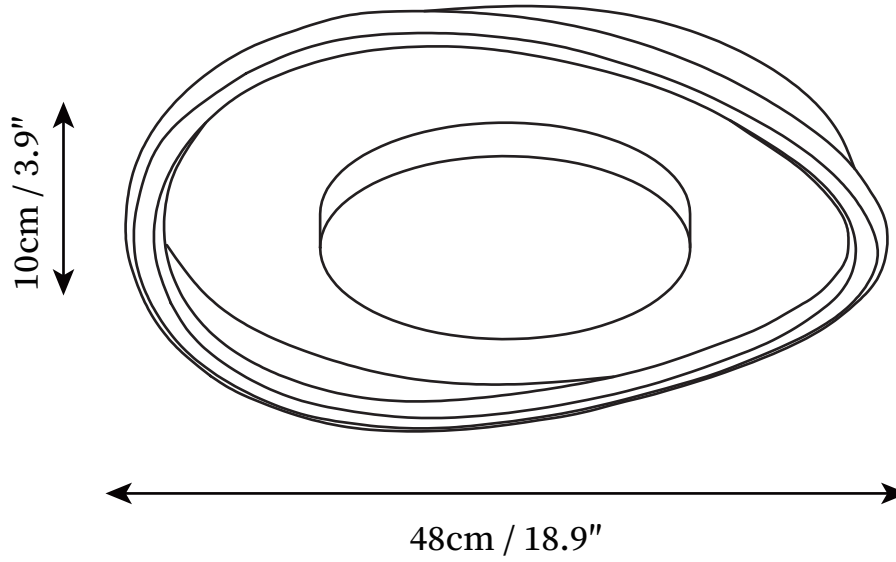

SPECIFICATION SHEET

SPECIFICATION DETAILS

*For custom options, consult factory for details

Fixture Dimensions	D 18.9" x H 3.9"
Light source	Integrated LED
Wattage	36W
Voltage	AC 110-240V
Color Temperature	3000k
CRI(Ra)	80CRI
Mounting	Ceiling
Driver Required	Yes
Optional Color Temps	Cool Light (6000K)
LED Rated Life	30000hours
Dimming	Dimming is not supported
Finishes	White, Black+White
Shade Details	White
Material	Metal, Acrylic
Wire Length	NO
Wire Type	NO