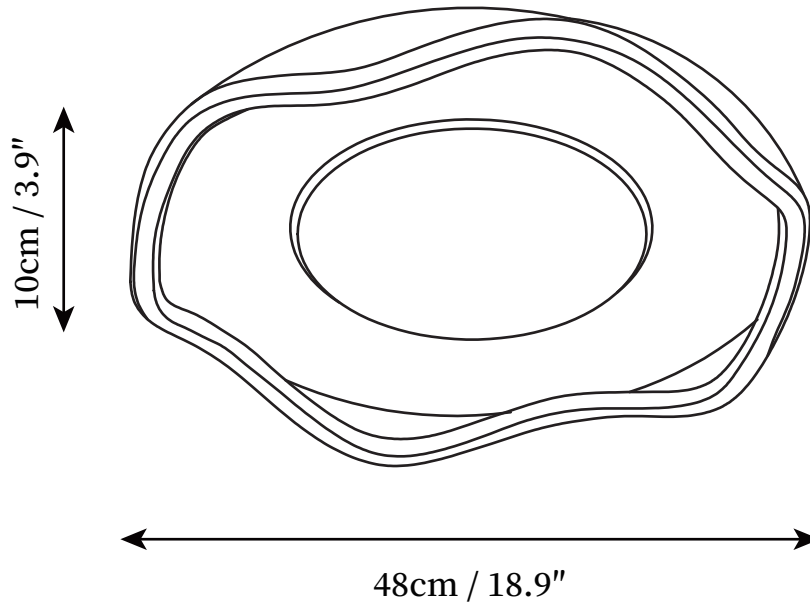

SPECIFICATION SHEET

SPECIFICATION DETAILS

*For custom options, consult factory for details

Fixture Dimensions	D 18.9" x H 3.9"
Light source	Integrated LED
Wattage	36W
Voltage	AC 110-240V
Color Temperature	3000k
CRI(Ra)	80CRI
Mounting	Ceiling
Driver Required	Yes
Optional Color Temps	Cool Light (6000K)
LED Rated Life	30000hours
Dimming	Dimming is not supported
Finishes	White, Black+White
Shade Details	White
Material	Metal, Acrylic
Wire Length	NO
Wire Type	NO