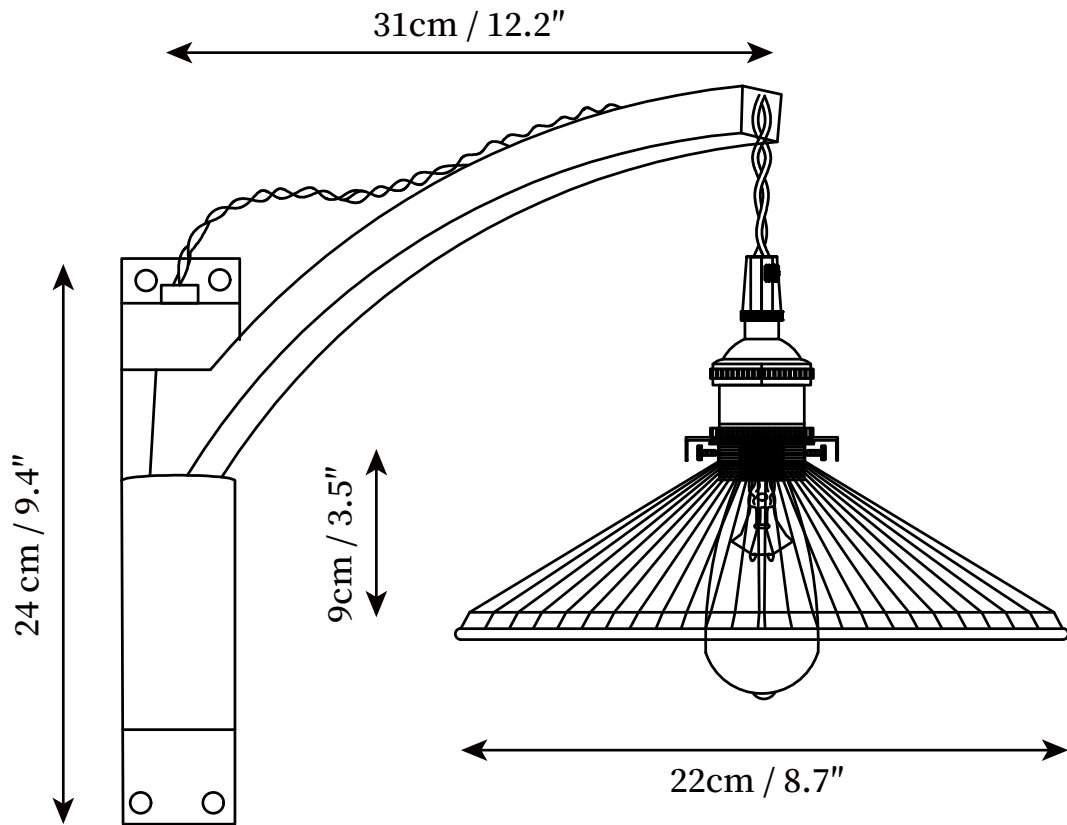

## SPECIFICATION DETAILS

\*For custom options, consult factory for details

Fixture Dimensions	D 8.7" x H 3.5"
Light source	E27
Wattage	Max 40W
Voltage	AC 110-240V
Color Temperature	Based on the purchase of light bulbs
CRI(Ra)	80CRI
Mounting	Wall
Driver Required	No
Optional Color Temps	Buy bulbs as needed
LED Rated Life	Based on bulb life (we do not supply bulbs)
Dimming	Dimming is not supported
Finishes	Brass
Shade Details	White ceramic
Material	Walnut, Brass, Ceramic