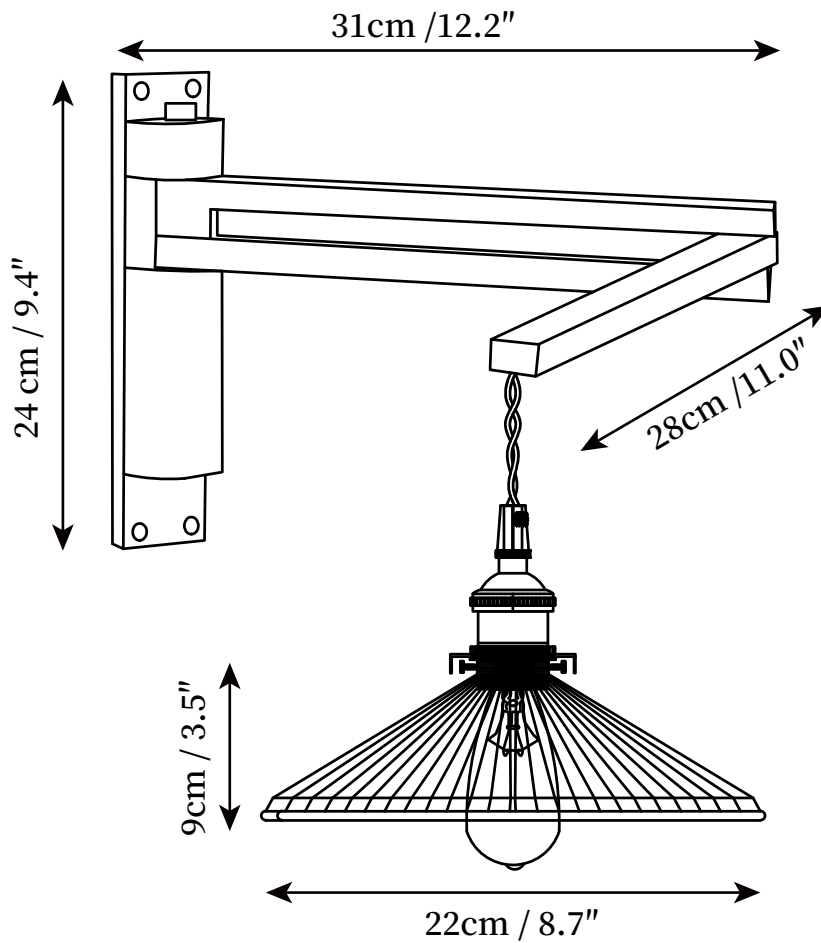

## SPECIFICATION DETAILS

\*For custom options, consult factory for details

Fixture Dimensions	D 8.7" x H 3.5"
Light source	E27
Wattage	Max 40W
Voltage	AC 110-240V
Color Temperature	Based on the purchase of light bulbs
CRI(Ra)	80CRI
Mounting	Wall
Driver Required	No
Optional Color Temps	Buy bulbs as needed
LED Rated Life	Based on bulb life (we do not supply bulbs)
Dimming	Dimming is not supported
Finishes	Brass
Shade Details	White ceramic
Material	Walnut, Brass, Ceramic