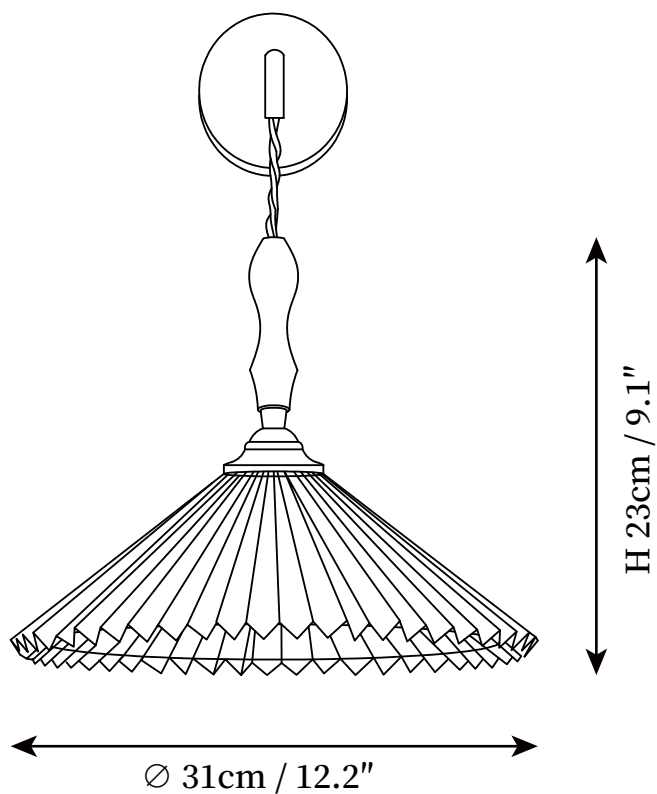

SPECIFICATION SHEET

SPECIFICATION DETAILS

*For custom options, consult factory for details

Fixture Dimensions	D 12.2" x H 9.1"
Light source	E26 or E27 (bulb not included)
Wattage	MAX 40W incandescent bulb or LED equivalent.
Voltage	AC 110-240V
Mounting	Hardwired.
Dimming	Compatible with dimmable bulbs (bulb not included)
Control method	Compatible with common wall switches(not included)
Finishes	Brass & Walnut
Shade Details	White Linen
Material	Walnut, Brass, Fabric Linen