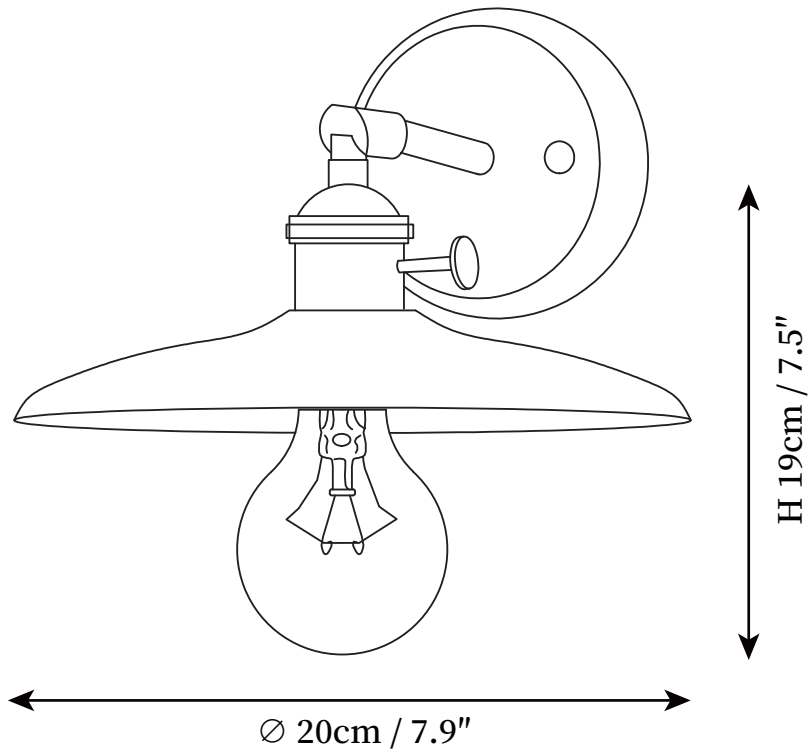

SPECIFICATION SHEET

SPECIFICATION DETAILS

*For custom options, consult factory for details

Fixture Dimensions	D 7.9" x H 7.5"
Light source	E27
Wattage	Max 40W
Voltage	AC 110-240V
Color Temperature	Based on the purchase of light bulbs
CRI(Ra)	80CRI
Mounting	Wall
Driver Required	No
Optional Color Temps	Buy bulbs as needed
LED Rated Life	Based on bulb life (we do not supply bulbs)
Dimming	Dimming is not supported
Finishes	Brass & Walnut
Shade Details	Walnut
Material	Walnut, Brass
Wire Length	No
Wire Type	No