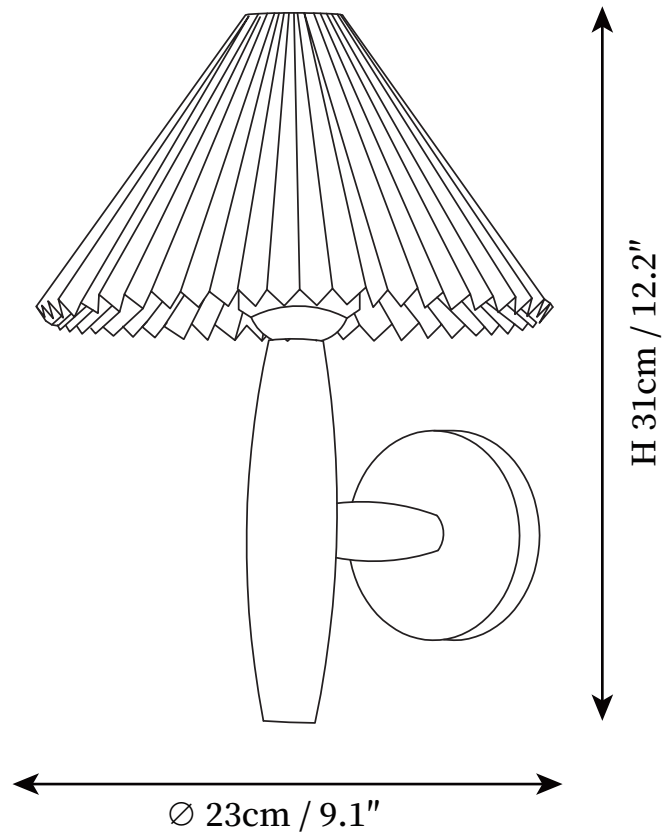

SPECIFICATION SHEET

SPECIFICATION DETAILS

*For custom options, consult factory for details

Fixture Dimensions	D 9.1" x H 12."
Light source	E27
Wattage	Max 40W
Voltage	AC 110-240V
Color Temperature	Based on the purchase of light bulbs
CRI(Ra)	80CRI
Mounting	Wall
Driver Required	No
Optional Color Temps	Buy bulbs as needed
LED Rated Life	Based on bulb life (we do not supply bulbs)
Dimming	Dimming is not supported
Finishes	Natural oak
Shade Details	White Linen
Material	Oak, Fabric Linen
Wire Length	No
Wire Type	No