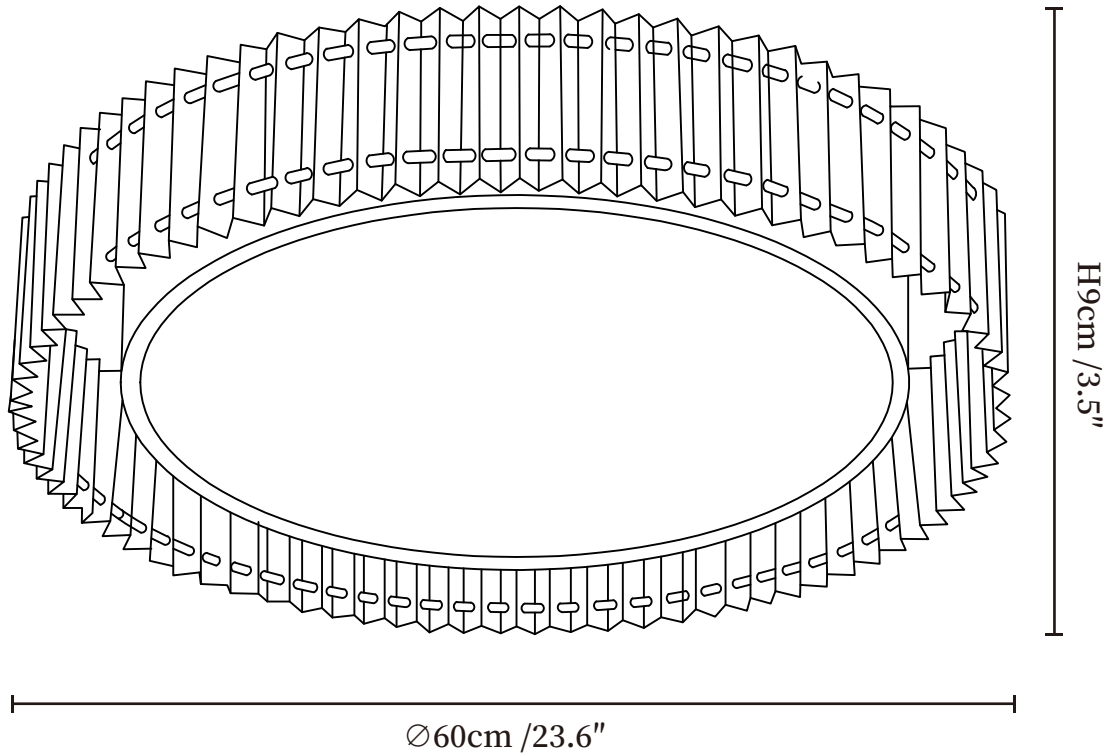

## SPECIFICATION DETAILS

\*For custom options, consult factory for details

<b>Fixture Dimensions</b>	Ø 15.7" x H 3.5"
<b>Light source</b>	Integrated LED
<b>Wattage</b>	~22W
<b>Voltage</b>	AC 110-240V
<b>Dimming</b>	Not supported
<b>CRI(Ra)</b>	90+CRI
<b>Mounting</b>	Hardwired.
<b>LED Rated Life</b>	30000 hours
<b>Color Temperature</b>	Warm Light (3000K), Neutral Light (4000K), Cool Light (6000K)
<b>Control method</b>	Compatible with common wall switches(not included)
<b>Finishes</b>	Gold.
<b>Shade Details</b>	Beige.
<b>Material</b>	Metal, Fabric

# SPECIFICATION SHEET

---

## SPECIFICATION DETAILS

\*For custom options, consult factory for details

<b>Fixture Dimensions</b>	Ø 19.6" x H 3.5"
<b>Light source</b>	Integrated LED
<b>Wattage</b>	~32W
<b>Voltage</b>	AC 110-240V
<b>Dimming</b>	Not supported
<b>CRI(Ra)</b>	90+CRI
<b>Mounting</b>	Hardwired.
<b>LED Rated Life</b>	30000 hours
<b>Color Temperature</b>	Warm Light (3000K), Neutral Light (4000K), Cool Light (6000K)
<b>Control method</b>	Compatible with common wall switches (not included)
<b>Finishes</b>	Gold.
<b>Shade Details</b>	Beige.
<b>Material</b>	Metal, Fabric

## SPECIFICATION DETAILS

\*For custom options, consult factory for details

<b>Fixture Dimensions</b>	Ø 23.6" x H 3.5"
<b>Light source</b>	Integrated LED
<b>Wattage</b>	~48W
<b>Voltage</b>	AC 110-240V
<b>Dimming</b>	Not supported
<b>CRI(Ra)</b>	90+CRI
<b>Mounting</b>	Hardwired.
<b>LED Rated Life</b>	30000 hours
<b>Color Temperature</b>	Warm Light (3000K), Neutral Light (4000K), Cool Light (6000K)
<b>Control method</b>	Compatible with common wall switches(not included)
<b>Finishes</b>	Gold.
<b>Shade Details</b>	Beige.
<b>Material</b>	Metal, Fabric