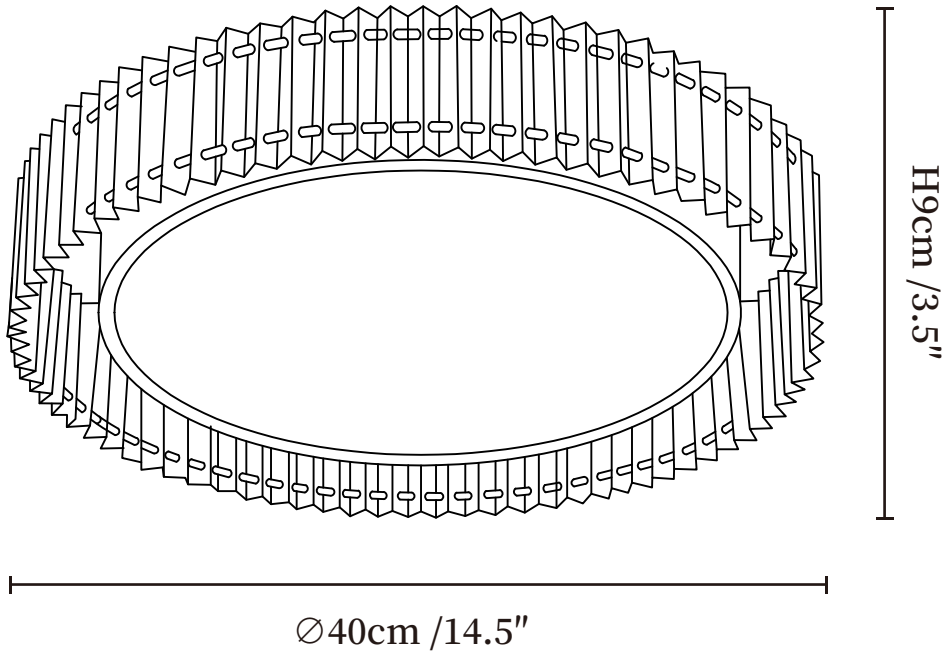

## SPECIFICATION DETAILS

\*For custom options, consult factory for details

<b>Fixture Dimensions</b>	Ø 15.7" x H 3.5"
<b>Light source</b>	Integrated LED
<b>Wattage</b>	~22W
<b>Voltage</b>	AC 110-240V
<b>Dimming</b>	Not supported
<b>CRI(Ra)</b>	90+CRI
<b>Mounting</b>	Hardwired.
<b>LED Rated Life</b>	30000 hours
<b>Color Temperature</b>	Warm Light (3000K), Neutral Light (4000K), Cool Light (6000K)
<b>Control method</b>	Compatible with common wall switches(not included)
<b>Finishes</b>	Gold.
<b>Shade Details</b>	Beige.
<b>Material</b>	Metal, Fabric

## SPECIFICATION DETAILS

\*For custom options, consult factory for details

<b>Fixture Dimensions</b>	Ø 19.6" x H 3.5"
<b>Light source</b>	Integrated LED
<b>Wattage</b>	~32W
<b>Voltage</b>	AC 110-240V
<b>Dimming</b>	Not supported
<b>CRI(Ra)</b>	90+CRI
<b>Mounting</b>	Hardwired.
<b>LED Rated Life</b>	30000 hours
<b>Color Temperature</b>	Warm Light (3000K), Neutral Light (4000K), Cool Light (6000K)
<b>Control method</b>	Compatible with common wall switches (not included)
<b>Finishes</b>	Gold.
<b>Shade Details</b>	Beige.
<b>Material</b>	Metal, Fabric

## SPECIFICATION DETAILS

\*For custom options, consult factory for details

<b>Fixture Dimensions</b>	Ø 23.6" x H 3.5"
<b>Light source</b>	Integrated LED
<b>Wattage</b>	~48W
<b>Voltage</b>	AC 110-240V
<b>Dimming</b>	Not supported
<b>CRI(Ra)</b>	90+CRI
<b>Mounting</b>	Hardwired.
<b>LED Rated Life</b>	30000 hours
<b>Color Temperature</b>	Warm Light (3000K), Neutral Light (4000K), Cool Light (6000K)
<b>Control method</b>	Compatible with common wall switches(not included)
<b>Finishes</b>	Gold.
<b>Shade Details</b>	Beige.
<b>Material</b>	Metal, Fabric