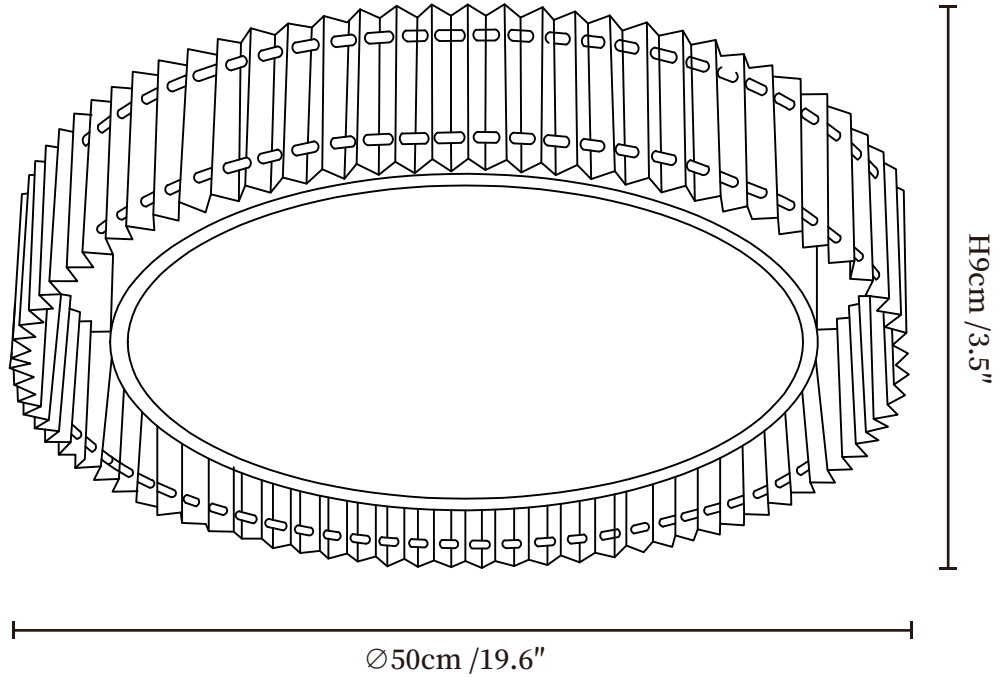

# SPECIFICATION SHEET

---

## SPECIFICATION DETAILS

\*For custom options, consult factory for details

<b>Fixture Dimensions</b>	Ø 15.7" x H 3.5"
<b>Light source</b>	Integrated LED
<b>Wattage</b>	~22W
<b>Voltage</b>	AC 110-240V
<b>Dimming</b>	Not supported
<b>CRI(Ra)</b>	90+CRI
<b>Mounting</b>	Hardwired.
<b>LED Rated Life</b>	30000 hours
<b>Color Temperature</b>	Warm Light (3000K), Neutral Light (4000K), Cool Light (6000K)
<b>Control method</b>	Compatible with common wall switches(not included)
<b>Finishes</b>	Gold.
<b>Shade Details</b>	Beige.
<b>Material</b>	Metal, Fabric

## SPECIFICATION DETAILS

\*For custom options, consult factory for details

<b>Fixture Dimensions</b>	Ø 19.6" x H 3.5"
<b>Light source</b>	Integrated LED
<b>Wattage</b>	~32W
<b>Voltage</b>	AC 110-240V
<b>Dimming</b>	Not supported
<b>CRI(Ra)</b>	90+CRI
<b>Mounting</b>	Hardwired.
<b>LED Rated Life</b>	30000 hours
<b>Color Temperature</b>	Warm Light (3000K), Neutral Light (4000K), Cool Light (6000K)
<b>Control method</b>	Compatible with common wall switches (not included)
<b>Finishes</b>	Gold.
<b>Shade Details</b>	Beige.
<b>Material</b>	Metal, Fabric

## SPECIFICATION DETAILS

\*For custom options, consult factory for details

<b>Fixture Dimensions</b>	Ø 23.6" x H 3.5"
<b>Light source</b>	Integrated LED
<b>Wattage</b>	~48W
<b>Voltage</b>	AC 110-240V
<b>Dimming</b>	Not supported
<b>CRI(Ra)</b>	90+CRI
<b>Mounting</b>	Hardwired.
<b>LED Rated Life</b>	30000 hours
<b>Color Temperature</b>	Warm Light (3000K), Neutral Light (4000K), Cool Light (6000K)
<b>Control method</b>	Compatible with common wall switches(not included)
<b>Finishes</b>	Gold.
<b>Shade Details</b>	Beige.
<b>Material</b>	Metal, Fabric