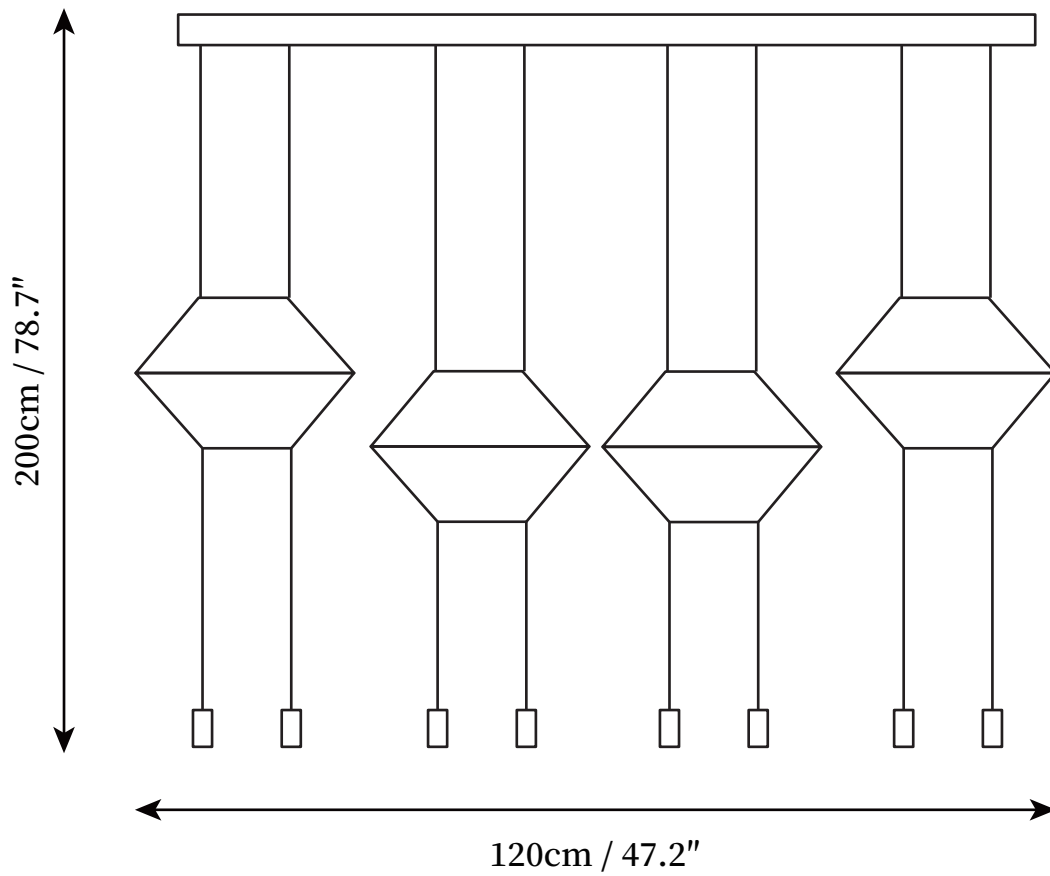

SPECIFICATION SHEET

SPECIFICATION DETAILS

*For custom options, consult factory for details

Fixture Dimensions	D 17.7" x H 78.7"
Light source	G9
Wattage	5W
Voltage	AC 110-240V
Color Temperature	Based on the purchase of light bulbs
CRI(Ra)	80CRI
Mounting	Ceiling
Driver Required	NO
Optional Color Temps	Buy bulbs as needed
LED Rated Life	Based on bulb life (we do not supply bulbs)
Dimming	Dimming is not supported
Finishes	Black
Shade Details	Black
Material	Acrylic, Metal, Plastic
Wire Length	NO
Wire Type	NO

SPECIFICATION SHEET

SPECIFICATION DETAILS

*For custom options, consult factory for details

Fixture Dimensions	D 33.5" x H 78.7"
Light source	G9
Wattage	5W
Voltage	AC 110-240V
Color Temperature	Based on the purchase of light bulbs
CRI(Ra)	80CRI
Mounting	Ceiling
Driver Required	NO
Optional Color Temps	Buy bulbs as needed
LED Rated Life	Based on bulb life (we do not supply bulbs)
Dimming	Dimming is not supported
Finishes	Black
Shade Details	Black
Material	Acrylic, Metal, Plastic
Wire Length	NO
Wire Type	NO

SPECIFICATION SHEET

SPECIFICATION DETAILS

*For custom options, consult factory for details

Fixture Dimensions	D 47.2" x H 78.7".7"
Light source	G9
Wattage	5W
Voltage	AC 110-240V
Color Temperature	Based on the purchase of light bulbs
CRI(Ra)	80CRI
Mounting	Ceiling
Driver Required	NO
Optional Color Temps	Buy bulbs as needed
LED Rated Life	Based on bulb life (we do not supply bulbs)
Dimming	Dimming is not supported
Finishes	Black
Shade Details	Black
Material	Acrylic, Metal, Plastic
Wire Length	NO
Wire Type	NO