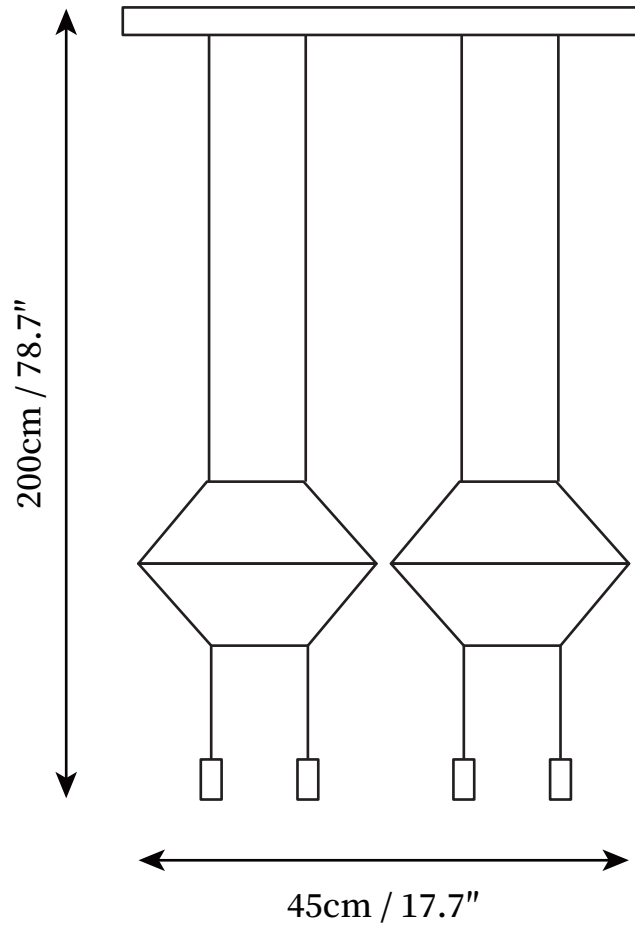

SPECIFICATION SHEET

SPECIFICATION DETAILS

*For custom options, consult factory for details

Fixture Dimensions	D 13.4" x H 78.7"
Light source	G9
Wattage	5W
Voltage	AC 110-240V
Color Temperature	Based on the purchase of light bulbs
CRI(Ra)	80CRI
Mounting	Ceiling
Driver Required	NO
Optional Color Temps	Buy bulbs as needed
LED Rated Life	Based on bulb life (we do not supply bulbs)
Dimming	Dimming is not supported
Finishes	Black
Shade Details	Black
Material	Acrylic, Metal, Plastic
Wire Length	NO
Wire Type	NO

SPECIFICATION SHEET

SPECIFICATION DETAILS

*For custom options, consult factory for details

Fixture Dimensions	D 17.7" x H 78.7"
Light source	G9
Wattage	5W
Voltage	AC 110-240V
Color Temperature	Based on the purchase of light bulbs
CRI(Ra)	80CRI
Mounting	Ceiling
Driver Required	NO
Optional Color Temps	Buy bulbs as needed
LED Rated Life	Based on bulb life (we do not supply bulbs)
Dimming	Dimming is not supported
Finishes	Black
Shade Details	Black
Material	Acrylic, Metal, Plastic
Wire Length	NO
Wire Type	NO

SPECIFICATION SHEET

SPECIFICATION DETAILS

*For custom options, consult factory for details

Fixture Dimensions	D 33.5" x H 78.7"
Light source	G9
Wattage	5W
Voltage	AC 110-240V
Color Temperature	Based on the purchase of light bulbs
CRI(Ra)	80CRI
Mounting	Ceiling
Driver Required	NO
Optional Color Temps	Buy bulbs as needed
LED Rated Life	Based on bulb life (we do not supply bulbs)
Dimming	Dimming is not supported
Finishes	Black
Shade Details	Black
Material	Acrylic, Metal, Plastic
Wire Length	NO
Wire Type	NO