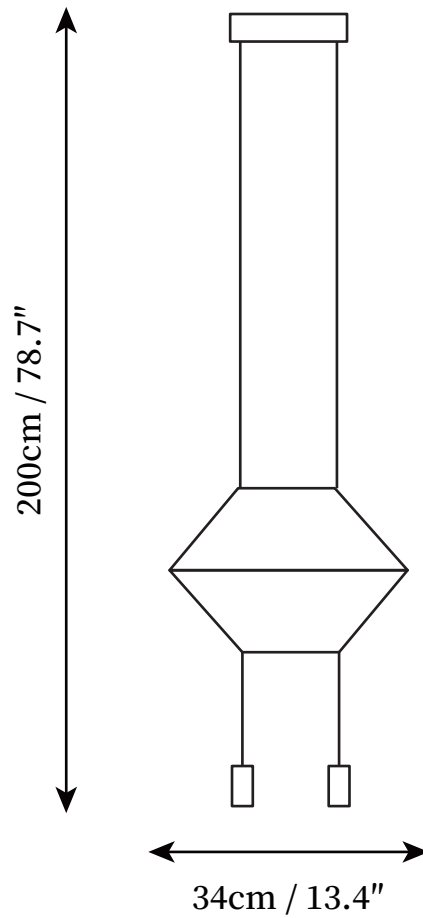

SPECIFICATION SHEET

SPECIFICATION DETAILS

*For custom options, consult factory for details

Fixture Dimensions	D 13.4" x H 78.7"
Light source	G9
Wattage	5W
Voltage	AC 110-240V
Color Temperature	Based on the purchase of light bulbs
CRI(Ra)	80CRI
Mounting	Ceiling
Driver Required	NO
Optional Color Temps	Buy bulbs as needed
LED Rated Life	Based on bulb life (we do not supply bulbs)
Dimming	Dimming is not supported
Finishes	Black
Shade Details	Black
Material	Acrylic, Metal, Plastic
Wire Length	NO
Wire Type	NO

SPECIFICATION SHEET

SPECIFICATION DETAILS

*For custom options, consult factory for details

Fixture Dimensions	D 17.7" x H 78.7"
Light source	G9
Wattage	5W
Voltage	AC 110-240V
Color Temperature	Based on the purchase of light bulbs
CRI(Ra)	80CRI
Mounting	Ceiling
Driver Required	NO
Optional Color Temps	Buy bulbs as needed
LED Rated Life	Based on bulb life (we do not supply bulbs)
Dimming	Dimming is not supported
Finishes	Black
Shade Details	Black
Material	Acrylic, Metal, Plastic
Wire Length	NO
Wire Type	NO

SPECIFICATION SHEET

SPECIFICATION DETAILS

*For custom options, consult factory for details

Fixture Dimensions	D 33.5" x H 78.7"
Light source	G9
Wattage	5W
Voltage	AC 110-240V
Color Temperature	Based on the purchase of light bulbs
CRI(Ra)	80CRI
Mounting	Ceiling
Driver Required	NO
Optional Color Temps	Buy bulbs as needed
LED Rated Life	Based on bulb life (we do not supply bulbs)
Dimming	Dimming is not supported
Finishes	Black
Shade Details	Black
Material	Acrylic, Metal, Plastic
Wire Length	NO
Wire Type	NO