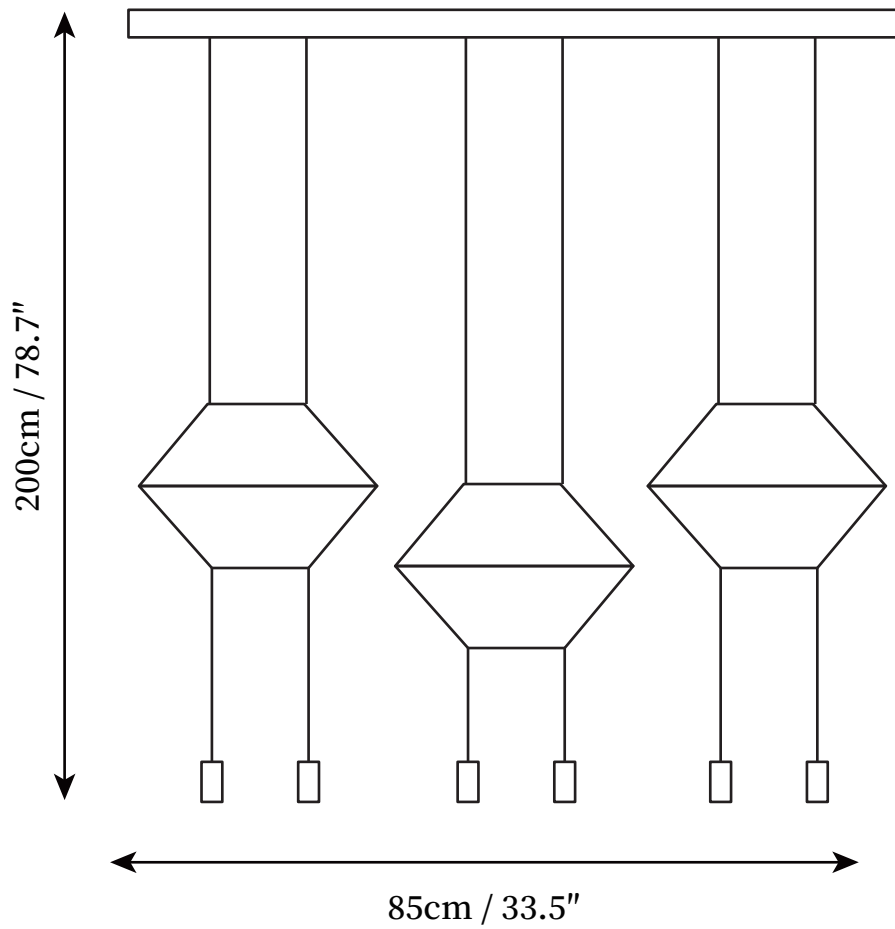

SPECIFICATION SHEET

SPECIFICATION DETAILS

*For custom options, consult factory for details

Fixture Dimensions	D 13.4" x H 78.7"
Light source	G9
Wattage	5W
Voltage	AC 110-240V
Color Temperature	Based on the purchase of light bulbs
CRI(Ra)	80CRI
Mounting	Ceiling
Driver Required	NO
Optional Color Temps	Buy bulbs as needed
LED Rated Life	Based on bulb life (we do not supply bulbs)
Dimming	Dimming is not supported
Finishes	Black
Shade Details	Black
Material	Acrylic, Metal, Plastic
Wire Length	NO
Wire Type	NO

SPECIFICATION SHEET

SPECIFICATION DETAILS

*For custom options, consult factory for details

Fixture Dimensions	D 17.7" x H 78.7"
Light source	G9
Wattage	5W
Voltage	AC 110-240V
Color Temperature	Based on the purchase of light bulbs
CRI(Ra)	80CRI
Mounting	Ceiling
Driver Required	NO
Optional Color Temps	Buy bulbs as needed
LED Rated Life	Based on bulb life (we do not supply bulbs)
Dimming	Dimming is not supported
Finishes	Black
Shade Details	Black
Material	Acrylic, Metal, Plastic
Wire Length	NO
Wire Type	NO

SPECIFICATION SHEET

SPECIFICATION DETAILS

*For custom options, consult factory for details

Fixture Dimensions	D 33.5" x H 78.7"
Light source	G9
Wattage	5W
Voltage	AC 110-240V
Color Temperature	Based on the purchase of light bulbs
CRI(Ra)	80CRI
Mounting	Ceiling
Driver Required	NO
Optional Color Temps	Buy bulbs as needed
LED Rated Life	Based on bulb life (we do not supply bulbs)
Dimming	Dimming is not supported
Finishes	Black
Shade Details	Black
Material	Acrylic, Metal, Plastic
Wire Length	NO
Wire Type	NO