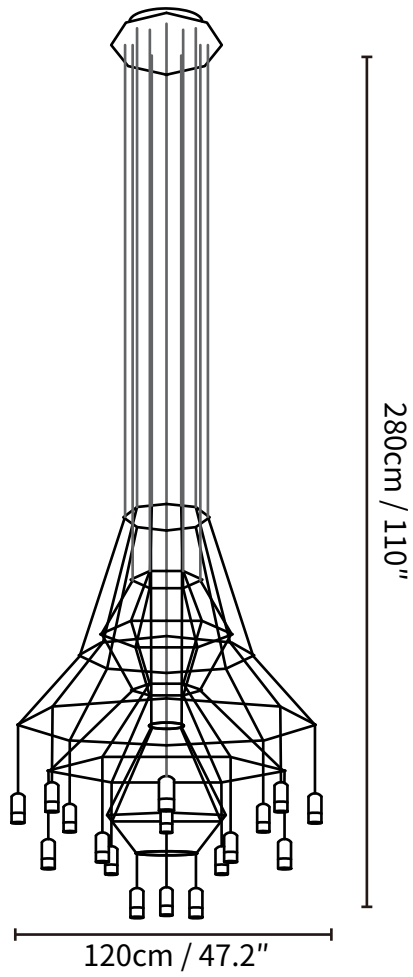

## SPECIFICATION DETAILS

\*For custom options, consult factory for details

<b>Fixture Dimensions</b>	D 47.2" x H 78.7"
<b>Light source</b>	G9. (bulb not included).
<b>Wattage</b>	~ 5W incandescent bulb or LED equivalent.
<b>Voltage</b>	AC 110-240V
<b>Mounting</b>	Hardwired.
<b>Dimming</b>	Compatible with dimmable bulbs (bulb not included)
<b>Control method</b>	Compatible with common wall switches(not included)
<b>Finishes</b>	Black.
<b>Shade Details</b>	Clear.
<b>Material</b>	Acrylic, Metal, Plastic
<b>Wire Length</b>	The standard length of the cord is 59" (150 cm), the length is adjustable.

## SPECIFICATION DETAILS

\*For custom options, consult factory for details

---

<b>Fixture Dimensions</b>	D 47.2" x H 110"
<b>Light source</b>	G9. (bulb not included).
<b>Wattage</b>	~ 5W incandescent bulb or LED equivalent.
<b>Voltage</b>	AC 110-240V
<b>Mounting</b>	Hardwired.
<b>Dimming</b>	Compatible with dimmable bulbs (bulb not included)
<b>Control method</b>	Compatible with common wall switches (not included)
<b>Finishes</b>	Black.
<b>Shade Details</b>	Clear.
<b>Material</b>	Acrylic, Metal, Plastic
<b>Wire Length</b>	The standard length of the cord is 59" (150 cm), the length is adjustable.

## SPECIFICATION DETAILS

\*For custom options, consult factory for details

<b>Fixture Dimensions</b>	D 35.4" x H 118"
<b>Light source</b>	G9. (bulb not included).
<b>Wattage</b>	~ 5W incandescent bulb or LED equivalent.
<b>Voltage</b>	AC 110-240V
<b>Mounting</b>	Hardwired.
<b>Dimming</b>	Compatible with dimmable bulbs (bulb not included)
<b>Control method</b>	Compatible with common wall switches (not included)
<b>Finishes</b>	Black.
<b>Shade Details</b>	Clear.
<b>Material</b>	Acrylic, Metal, Plastic
<b>Wire Length</b>	The standard length of the cord is 59" (150 cm), the length is adjustable.