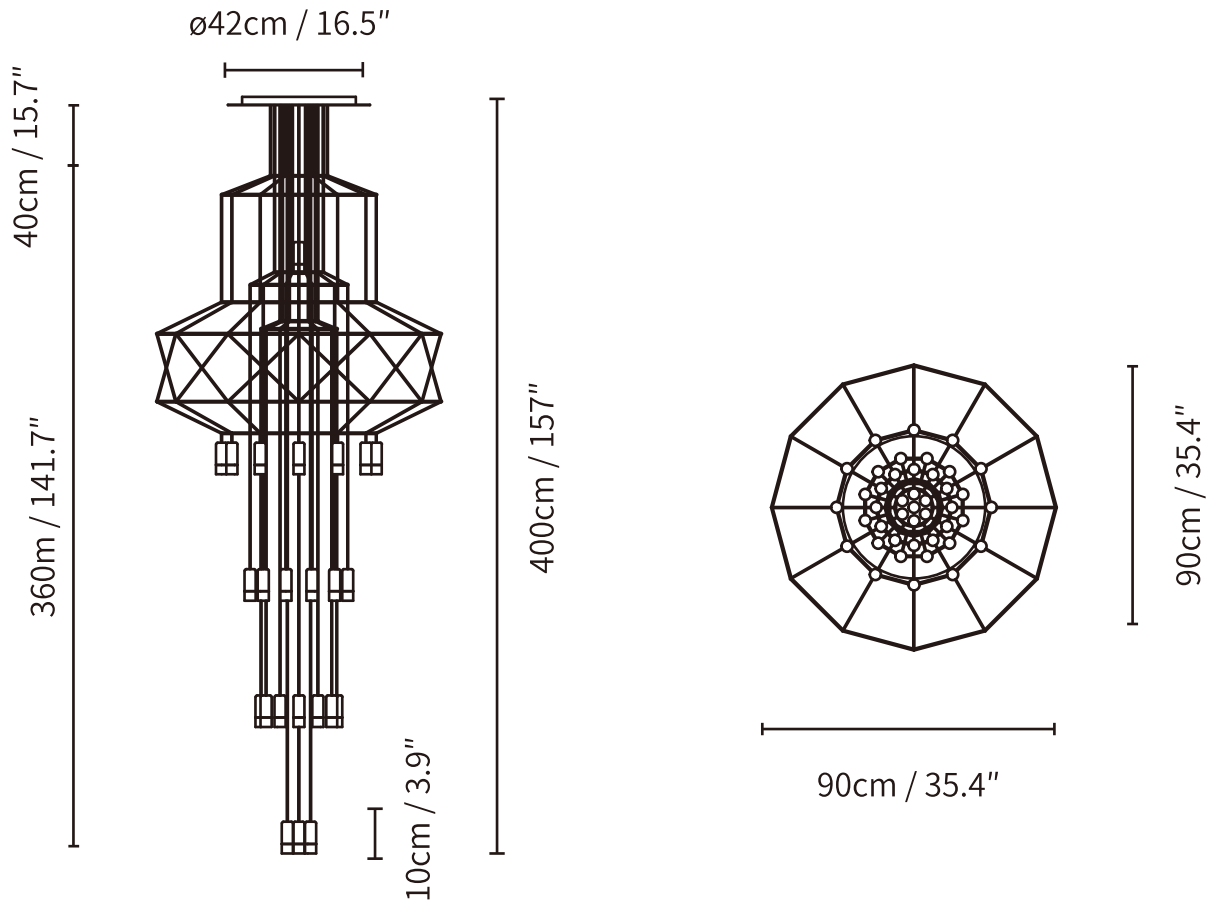

SPECIFICATION SHEET

SPECIFICATION DETAILS

*For custom options, consult factory for details

Fixture Dimensions	D 35.4" x H 157.5"
Light source	G9. (bulb not included).
Wattage	~ 5W incandescent bulb or LED equivalent.
Voltage	AC 110-240V
Mounting	Hardwired.
Dimming	Compatible with dimmable bulbs (bulb not included)
Control method	Compatible with common wall switches (not included)
Finishes	Black.
Shade Details	Clear.
Material	Acrylic, Metal, Plastic
Wire Length	The standard length of the cord is 59" (150 cm), the length is adjustable.
Warranty	2 Years
Certification	Compatible with North America, Saudi Arabia, Europe, Australia Certification