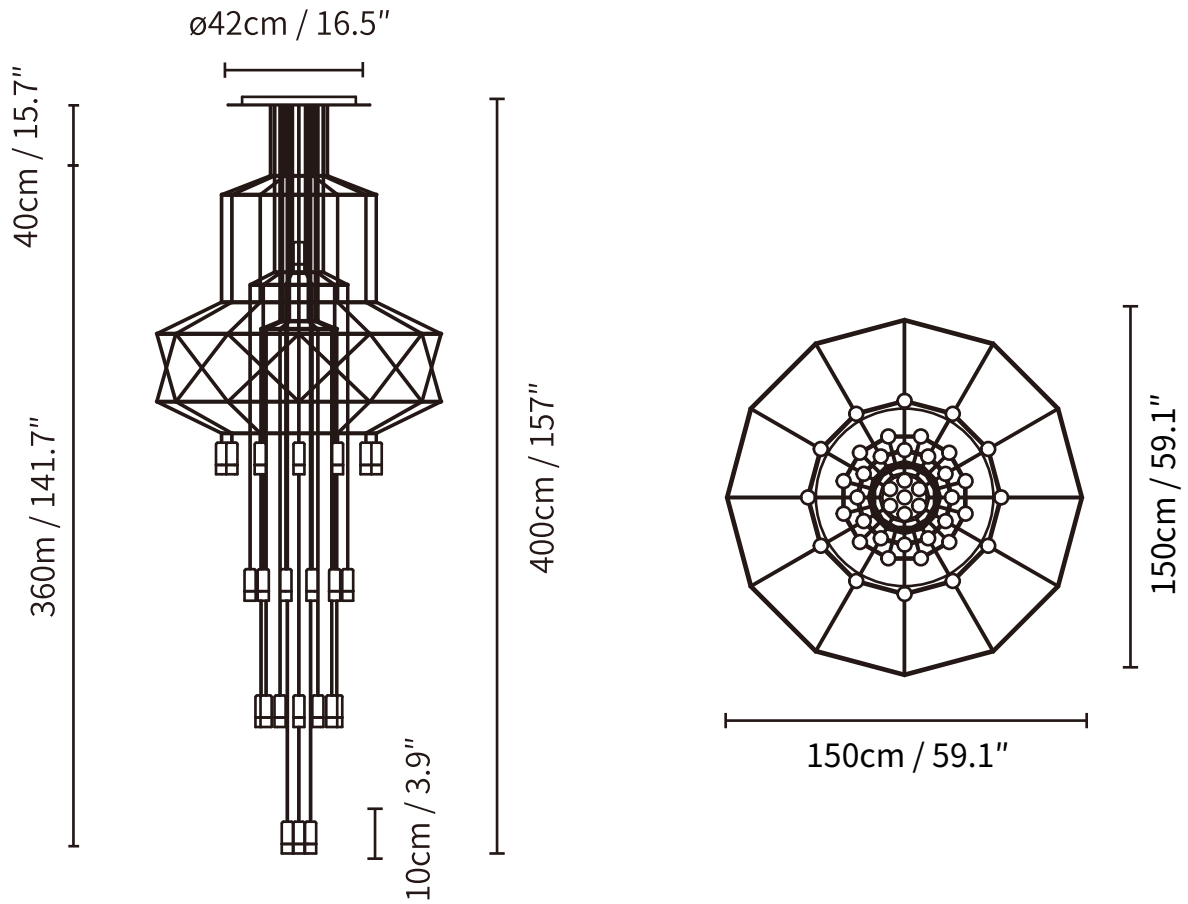

SPECIFICATION SHEET

SPECIFICATION DETAILS

*For custom options, consult factory for details

Fixture Dimensions	D 59.1" x H 157.5"
Light source	G9. (bulb not included).
Wattage	~ 5W incandescent bulb or LED equivalent.
Voltage	AC 110-240V
Mounting	Hardwired.
Dimming	Compatible with dimmable bulbs (bulb not included)
Control method	Compatible with common wall switches(not included)
Finishes	Black.
Shade Details	Clear.
Material	Acrylic, Metal, Plastic
Wire Length	The standard length of the cord is 59" (150 cm), the length is adjustable.