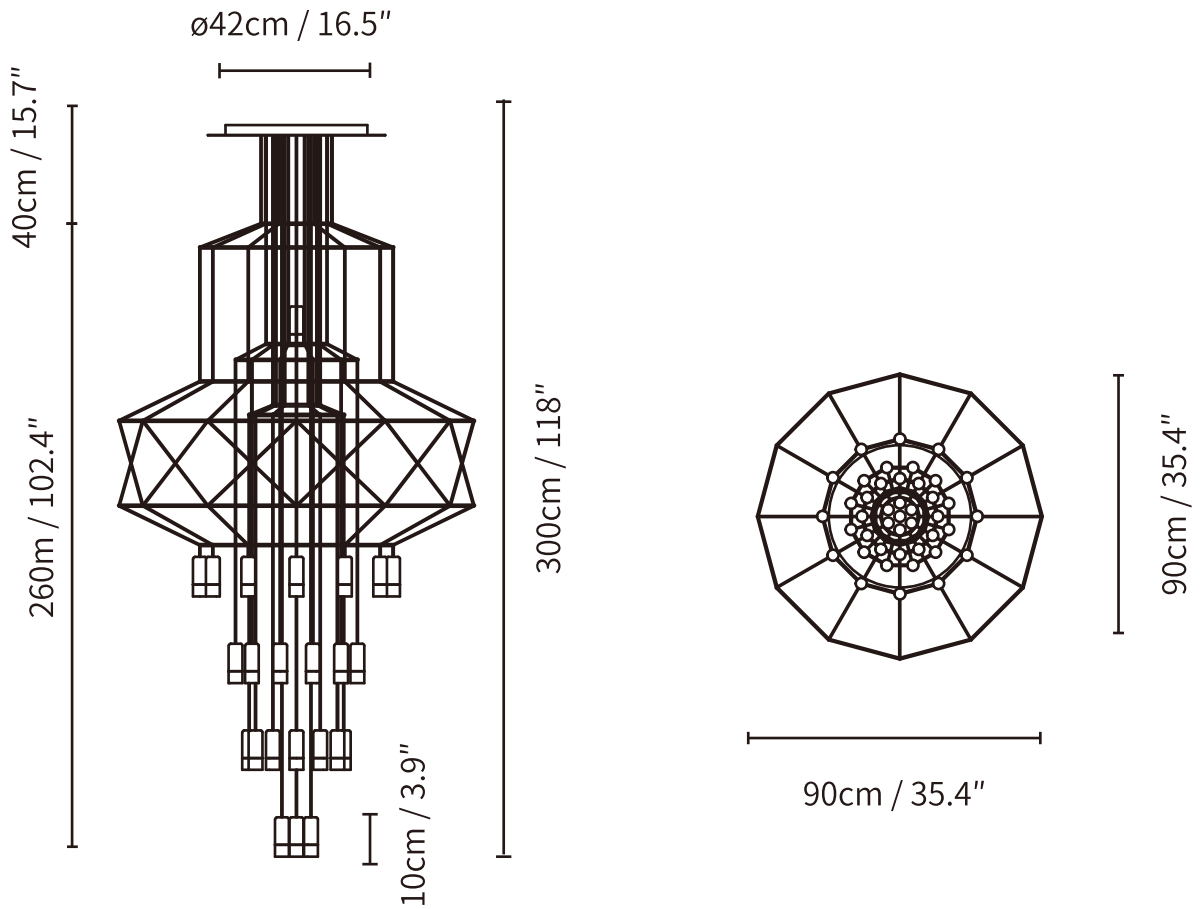

## SPECIFICATION DETAILS

\*For custom options, consult factory for details

<b>Fixture Dimensions</b>	D 47.2" x H 78.7"
<b>Light source</b>	G9. (bulb not included).
<b>Wattage</b>	~ 5W incandescent bulb or LED equivalent.
<b>Voltage</b>	AC 110-240V
<b>Mounting</b>	Hardwired.
<b>Dimming</b>	Compatible with dimmable bulbs (bulb not included)
<b>Control method</b>	Compatible with common wall switches(not included)
<b>Finishes</b>	Black.
<b>Shade Details</b>	Clear.
<b>Material</b>	Acrylic, Metal, Plastic
<b>Wire Length</b>	The standard length of the cord is 59" (150 cm), the length is adjustable.

## SPECIFICATION DETAILS

\*For custom options, consult factory for details

---

<b>Fixture Dimensions</b>	D 47.2" x H 110"
<b>Light source</b>	G9. (bulb not included).
<b>Wattage</b>	~ 5W incandescent bulb or LED equivalent.
<b>Voltage</b>	AC 110-240V
<b>Mounting</b>	Hardwired.
<b>Dimming</b>	Compatible with dimmable bulbs (bulb not included)
<b>Control method</b>	Compatible with common wall switches (not included)
<b>Finishes</b>	Black.
<b>Shade Details</b>	Clear.
<b>Material</b>	Acrylic, Metal, Plastic
<b>Wire Length</b>	The standard length of the cord is 59" (150 cm), the length is adjustable.

## SPECIFICATION DETAILS

\*For custom options, consult factory for details

<b>Fixture Dimensions</b>	D 35.4" x H 118"
<b>Light source</b>	G9. (bulb not included).
<b>Wattage</b>	~ 5W incandescent bulb or LED equivalent.
<b>Voltage</b>	AC 110-240V
<b>Mounting</b>	Hardwired.
<b>Dimming</b>	Compatible with dimmable bulbs (bulb not included)
<b>Control method</b>	Compatible with common wall switches (not included)
<b>Finishes</b>	Black.
<b>Shade Details</b>	Clear.
<b>Material</b>	Acrylic, Metal, Plastic
<b>Wire Length</b>	The standard length of the cord is 59" (150 cm), the length is adjustable.