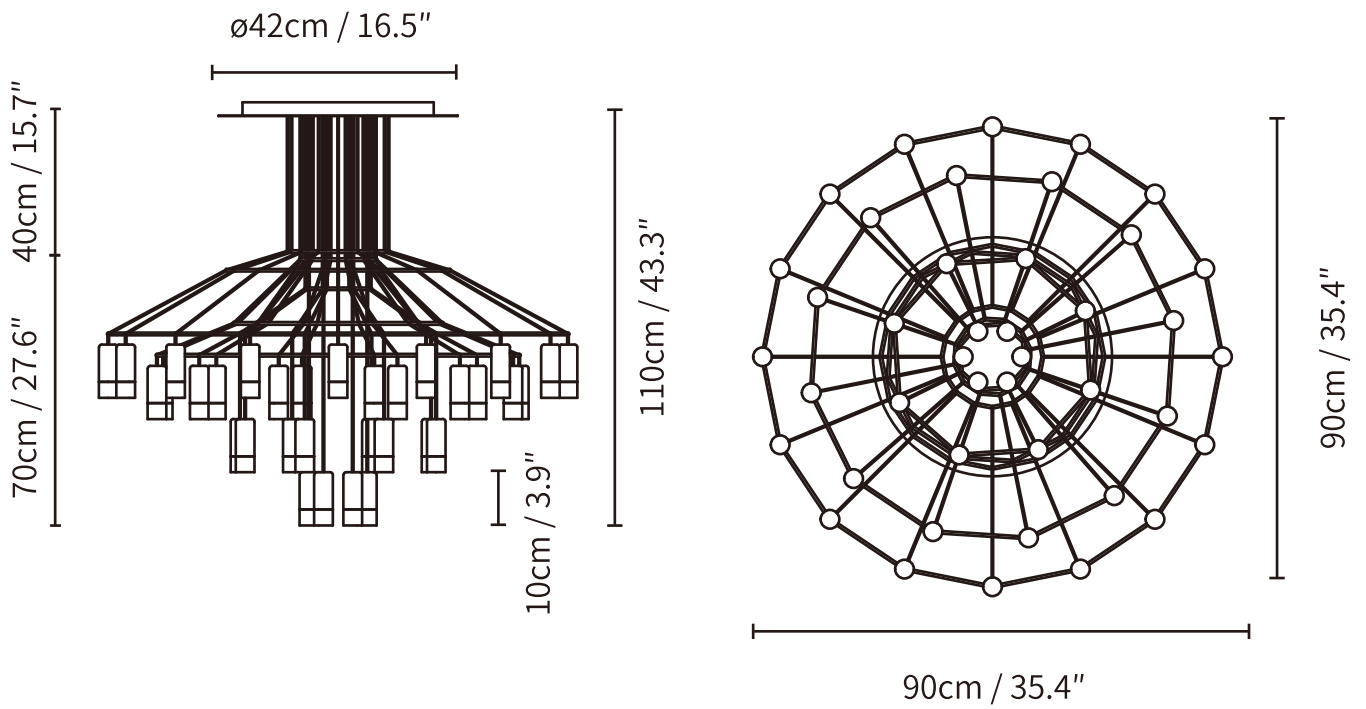

SPECIFICATION SHEET

SPECIFICATION DETAILS

*For custom options, consult factory for details

Fixture Dimensions	D 35.4" x H 43.3"
Light source	G9. (bulb not included).
Wattage	~ 5W incandescent bulb or LED equivalent.
Voltage	AC 110-240V
Mounting	Hardwired.
Dimming	Compatible with dimmable bulbs (bulb not included)
Control method	Compatible with common wall switches (not included)
Finishes	Black.
Shade Details	Clear.
Material	Acrylic, Metal, Plastic
Wire Length	The standard length of the cord is 59" (150 cm), the length is adjustable.
Warranty	2 Years
Certification	Compatible with North America, Saudi Arabia, Europe, Australia Certification