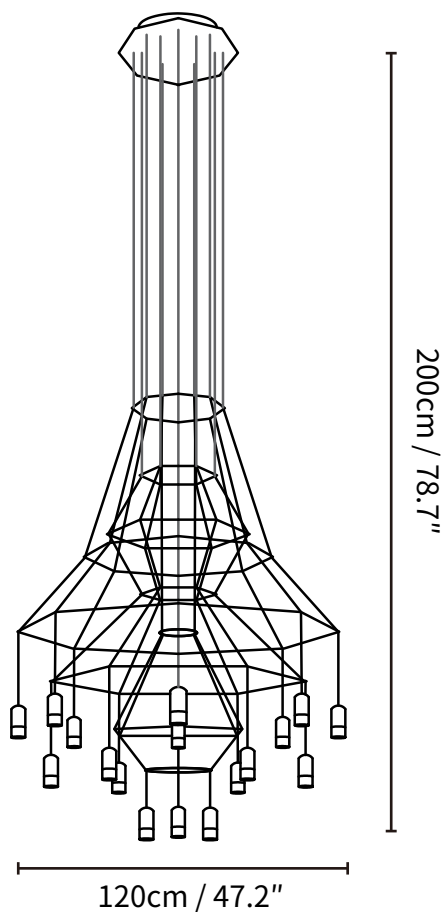

## SPECIFICATION DETAILS

\*For custom options, consult factory for details

<b>Fixture Dimensions</b>	D 47.2" x H 78.7"
<b>Light source</b>	G9. (bulb not included).
<b>Wattage</b>	~ 5W incandescent bulb or LED equivalent.
<b>Voltage</b>	AC 110-240V
<b>Mounting</b>	Hardwired.
<b>Dimming</b>	Compatible with dimmable bulbs (bulb not included)
<b>Control method</b>	Compatible with common wall switches(not included)
<b>Finishes</b>	Black.
<b>Shade Details</b>	Clear.
<b>Material</b>	Acrylic, Metal, Plastic
<b>Wire Length</b>	The standard length of the cord is 59" (150 cm), the length is adjustable.

## SPECIFICATION DETAILS

\*For custom options, consult factory for details

---

<b>Fixture Dimensions</b>	D 47.2" x H 110"
<b>Light source</b>	G9. (bulb not included).
<b>Wattage</b>	~ 5W incandescent bulb or LED equivalent.
<b>Voltage</b>	AC 110-240V
<b>Mounting</b>	Hardwired.
<b>Dimming</b>	Compatible with dimmable bulbs (bulb not included)
<b>Control method</b>	Compatible with common wall switches (not included)
<b>Finishes</b>	Black.
<b>Shade Details</b>	Clear.
<b>Material</b>	Acrylic, Metal, Plastic
<b>Wire Length</b>	The standard length of the cord is 59" (150 cm), the length is adjustable.

## SPECIFICATION DETAILS

\*For custom options, consult factory for details

<b>Fixture Dimensions</b>	D 35.4" x H 118"
<b>Light source</b>	G9. (bulb not included).
<b>Wattage</b>	~ 5W incandescent bulb or LED equivalent.
<b>Voltage</b>	AC 110-240V
<b>Mounting</b>	Hardwired.
<b>Dimming</b>	Compatible with dimmable bulbs (bulb not included)
<b>Control method</b>	Compatible with common wall switches (not included)
<b>Finishes</b>	Black.
<b>Shade Details</b>	Clear.
<b>Material</b>	Acrylic, Metal, Plastic
<b>Wire Length</b>	The standard length of the cord is 59" (150 cm), the length is adjustable.