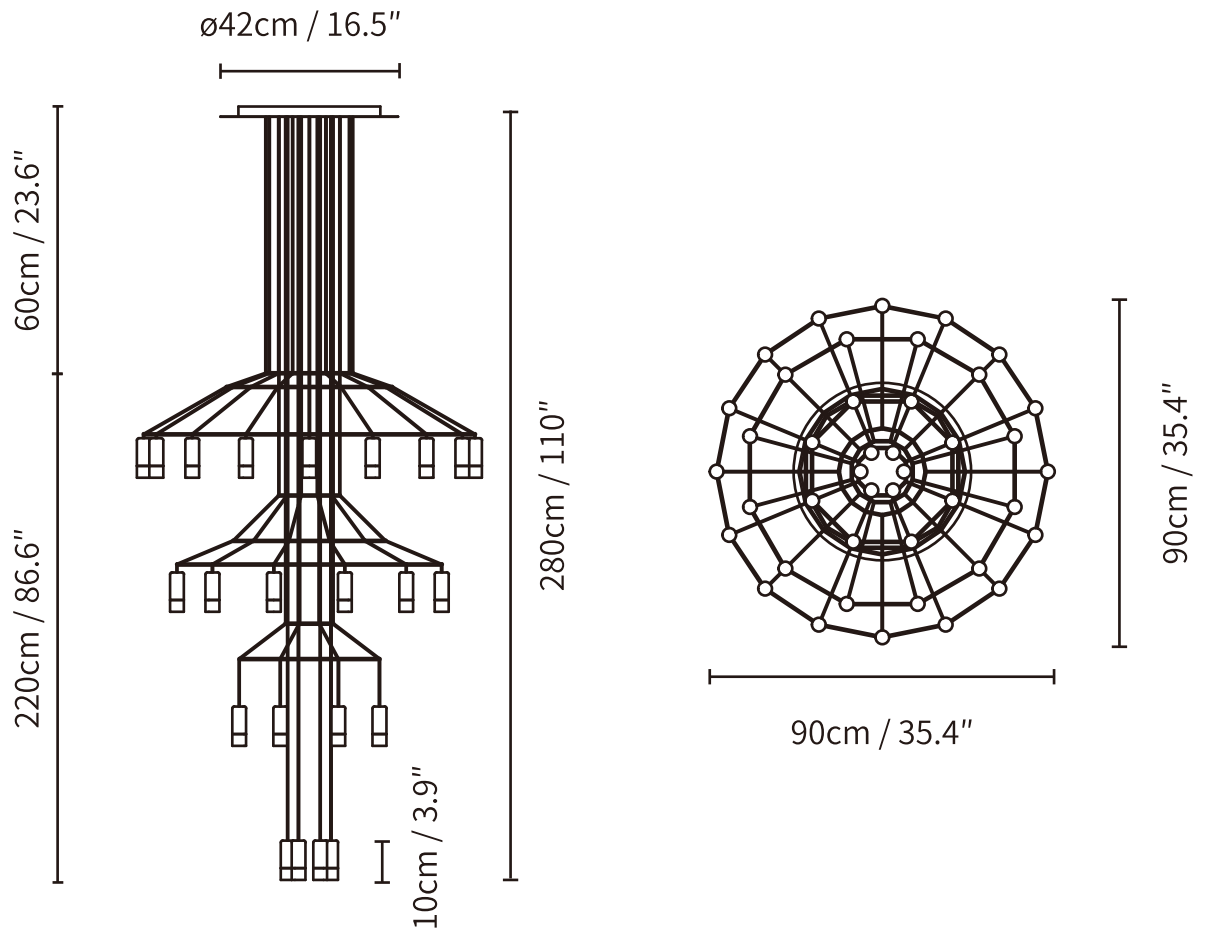

SPECIFICATION SHEET

SPECIFICATION DETAILS

*For custom options, consult factory for details

Fixture Dimensions	D 35.4" x H 110.2"
Light source	G9. (bulb not included).
Wattage	~ 5W incandescent bulb or LED equivalent.
Voltage	AC 110-240V
Mounting	Hardwired.
Dimming	Compatible with dimmable bulbs (bulb not included)
Control method	Compatible with common wall switches (not included)
Finishes	Black.
Shade Details	Clear.
Material	Acrylic, Metal, Plastic
Wire Length	The standard length of the cord is 59" (150 cm), the length is adjustable.