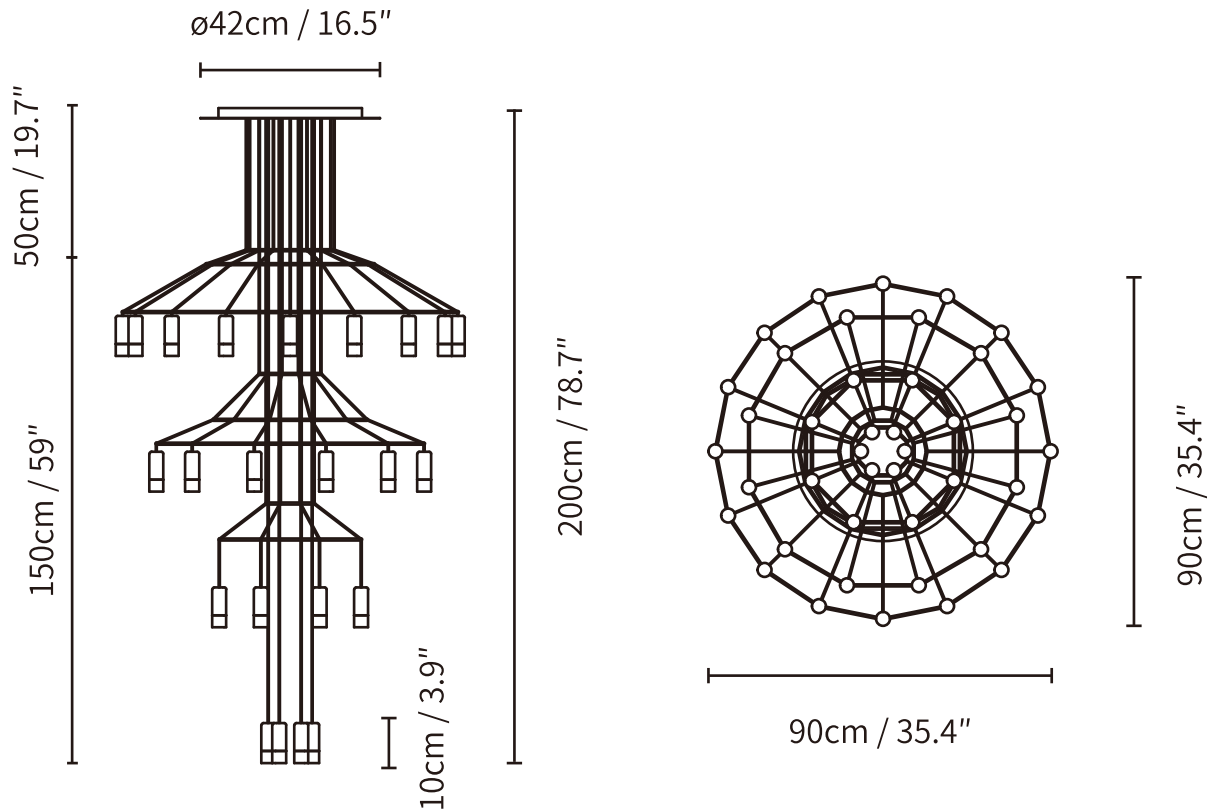

SPECIFICATION SHEET

SPECIFICATION DETAILS

*For custom options, consult factory for details

Fixture Dimensions	D 35.4" x H 78.7"
Light source	G9. (bulb not included).
Wattage	~ 5W incandescent bulb or LED equivalent.
Voltage	AC 110-240V
Mounting	Hardwired.
Dimming	Compatible with dimmable bulbs (bulb not included)
Control method	Compatible with common wall switches(not included)
Finishes	Black.
Shade Details	Clear.
Material	Acrylic, Metal, Plastic
Wire Length	The standard length of the cord is 59" (150 cm), the length is adjustable.
Warranty	2 Years
Certification	Compatible with North America, Saudi Arabia, Europe, Australia Certification