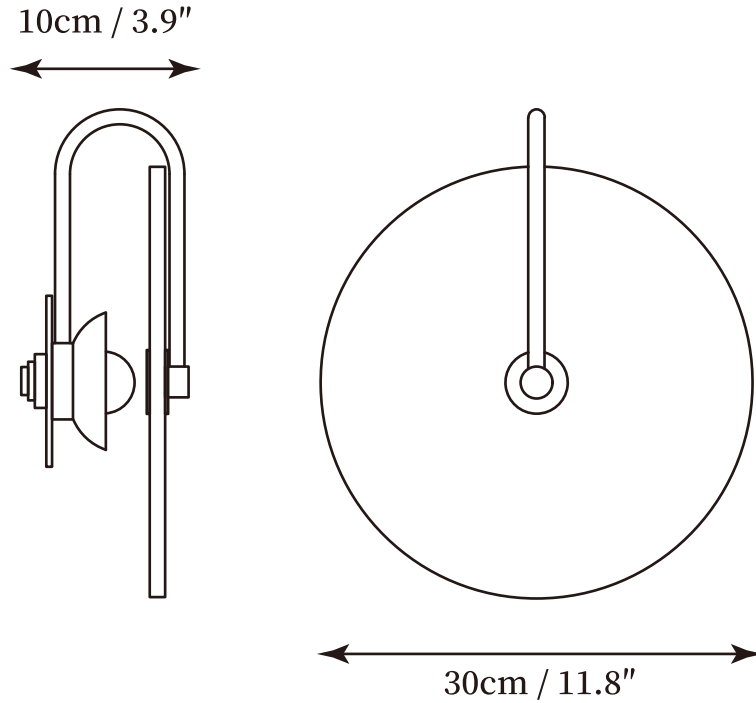

SPECIFICATION SHEET

SPECIFICATION DETAILS

*For custom options, consult factory for details

Fixture Dimensions	D 7.9" x H 3.9"
Light source	Integrated LED
Wattage	~5 Watts
Voltage	AC 110-240V
Dimming	Supported
CRI(Ra)	90+CRI
Mounting	Hardwired.
LED Rated Life	30000 hours
Color Temperature	Warm Light (3000K), Neutral Light (4000K), Cool Light (6000K)
Control method	Compatible with common wall switches (not included)
Finishes	Gold, Black.
Shade Details	White Alabaster.
Material	Aluminum alloy, Metal.

SPECIFICATION SHEET

SPECIFICATION DETAILS

*For custom options, consult factory for details

Fixture Dimensions	D 9.8" x H 3.9"
Light source	Integrated LED
Wattage	~5 Watts
Voltage	AC 110-240V
Dimming	Supported
CRI(Ra)	90+CRI
Mounting	Hardwired.
LED Rated Life	30000 hours
Color Temperature	Warm Light (3000K), Neutral Light (4000K), Cool Light (6000K)
Control method	Compatible with common wall switches (not included)
Finishes	Gold, Black.
Shade Details	White Alabaster.
Material	Aluminum alloy, Metal.

SPECIFICATION SHEET

SPECIFICATION DETAILS

*For custom options, consult factory for details

Fixture Dimensions	D 11.8" x H 3.9"
Light source	Integrated LED
Wattage	~5 Watts
Voltage	AC 110-240V
Dimming	Supported
CRI(Ra)	90+CRI
Mounting	Hardwired.
LED Rated Life	30000 hours
Color Temperature	Warm Light (3000K), Neutral Light (4000K), Cool Light (6000K)
Control method	Compatible with common wall switches (not included)
Finishes	Gold, Black.
Shade Details	White Alabaster.
Material	Aluminum alloy, Metal.