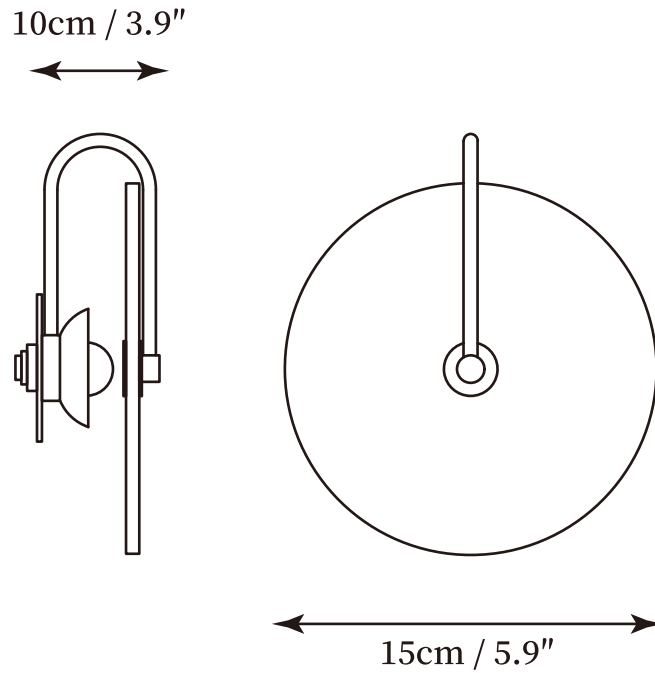

SPECIFICATION SHEET

SPECIFICATION DETAILS

*For custom options, consult factory for details

Fixture Dimensions	D 5.9" x H 3.9"
Light source	Integrated LED
Wattage	~5 Watts
Voltage	AC 110-240V
Dimming	Supported
CRI(Ra)	90+CRI
Mounting	Hardwired.
LED Rated Life	30000 hours
Color Temperature	Warm Light (3000K), Neutral Light (4000K), Cool Light (6000K)
Control method	Compatible with common wall switches (not included)
Finishes	Gold, Black.
Shade Details	White Alabaster.
Material	Aluminum alloy, Metal.

SPECIFICATION SHEET

SPECIFICATION DETAILS

*For custom options, consult factory for details

Fixture Dimensions	D 7.9" x H 3.9"
Light source	Integrated LED
Wattage	~5 Watts
Voltage	AC 110-240V
Dimming	Supported
CRI(Ra)	90+CRI
Mounting	Hardwired.
LED Rated Life	30000 hours
Color Temperature	Warm Light (3000K), Neutral Light (4000K), Cool Light (6000K)
Control method	Compatible with common wall switches (not included)
Finishes	Gold, Black.
Shade Details	White Alabaster.
Material	Aluminum alloy, Metal.

SPECIFICATION SHEET

SPECIFICATION DETAILS

*For custom options, consult factory for details

Fixture Dimensions	D 9.8" x H 3.9"
Light source	Integrated LED
Wattage	~5 Watts
Voltage	AC 110-240V
Dimming	Supported
CRI(Ra)	90+CRI
Mounting	Hardwired.
LED Rated Life	30000 hours
Color Temperature	Warm Light (3000K), Neutral Light (4000K), Cool Light (6000K)
Control method	Compatible with common wall switches (not included)
Finishes	Gold, Black.
Shade Details	White Alabaster.
Material	Aluminum alloy, Metal.