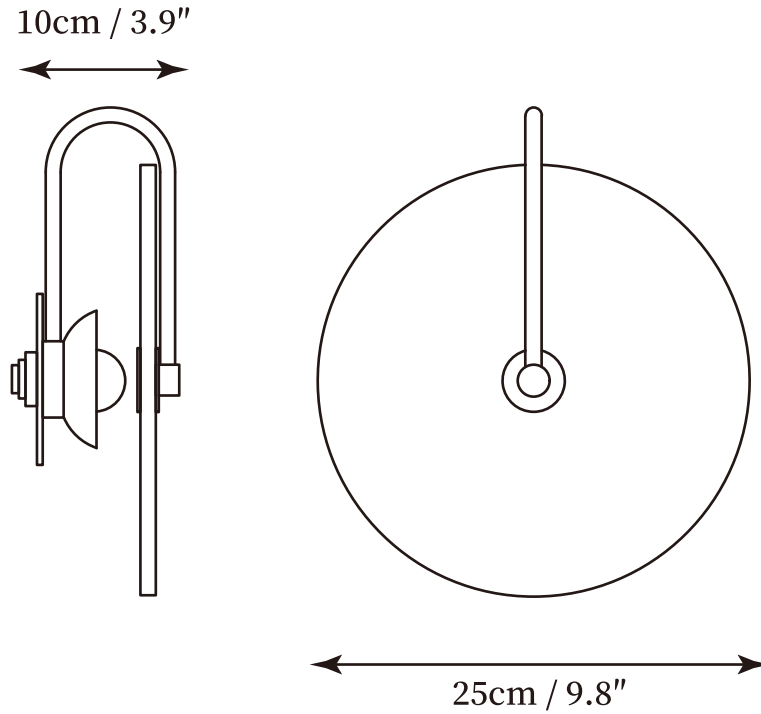

SPECIFICATION SHEET

SPECIFICATION DETAILS

*For custom options, consult factory for details

Fixture Dimensions	D 5.9" x H 3.9"
Light source	Integrated LED
Wattage	~5 Watts
Voltage	AC 110-240V
Dimming	Supported
CRI(Ra)	90+CRI
Mounting	Hardwired.
LED Rated Life	30000 hours
Color Temperature	Warm Light (3000K), Neutral Light (4000K), Cool Light (6000K)
Control method	Compatible with common wall switches (not included)
Finishes	Gold, Black.
Shade Details	White Alabaster.
Material	Aluminum alloy, Metal.

SPECIFICATION SHEET

SPECIFICATION DETAILS

*For custom options, consult factory for details

Fixture Dimensions	D 7.9" x H 3.9"
Light source	Integrated LED
Wattage	~5 Watts
Voltage	AC 110-240V
Dimming	Supported
CRI(Ra)	90+CRI
Mounting	Hardwired.
LED Rated Life	30000 hours
Color Temperature	Warm Light (3000K), Neutral Light (4000K), Cool Light (6000K)
Control method	Compatible with common wall switches (not included)
Finishes	Gold, Black.
Shade Details	White Alabaster.
Material	Aluminum alloy, Metal.

SPECIFICATION SHEET

SPECIFICATION DETAILS

*For custom options, consult factory for details

Fixture Dimensions	D 9.8" x H 3.9"
Light source	Integrated LED
Wattage	~5 Watts
Voltage	AC 110-240V
Dimming	Supported
CRI(Ra)	90+CRI
Mounting	Hardwired.
LED Rated Life	30000 hours
Color Temperature	Warm Light (3000K), Neutral Light (4000K), Cool Light (6000K)
Control method	Compatible with common wall switches (not included)
Finishes	Gold, Black.
Shade Details	White Alabaster.
Material	Aluminum alloy, Metal.