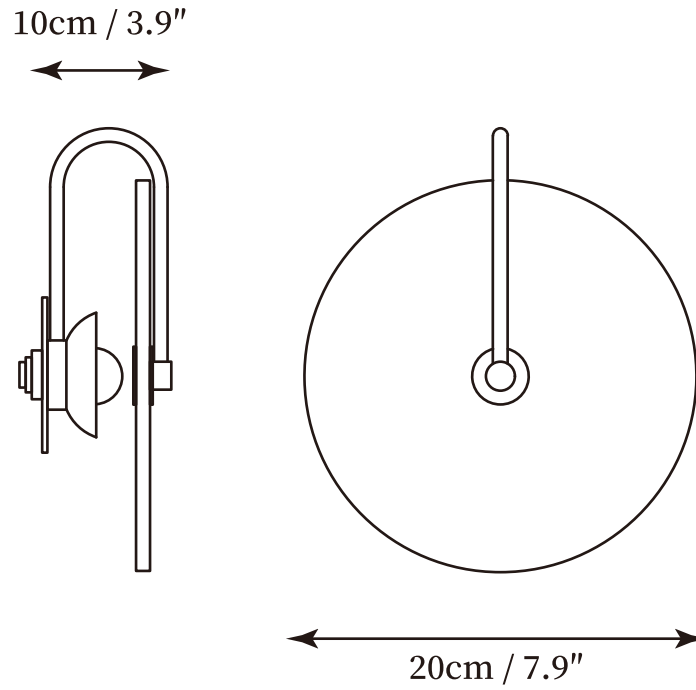

SPECIFICATION SHEET

SPECIFICATION DETAILS

*For custom options, consult factory for details

Fixture Dimensions	D 5.9" x H 3.9"
Light source	Integrated LED
Wattage	~5 Watts
Voltage	AC 110-240V
Dimming	Supported
CRI(Ra)	90+CRI
Mounting	Hardwired.
LED Rated Life	30000 hours
Color Temperature	Warm Light (3000K), Neutral Light (4000K), Cool Light (6000K)
Control method	Compatible with common wall switches (not included)
Finishes	Gold, Black.
Shade Details	White Alabaster.
Material	Aluminum alloy, Metal.

SPECIFICATION SHEET

SPECIFICATION DETAILS

*For custom options, consult factory for details

Fixture Dimensions	D 7.9" x H 3.9"
Light source	Integrated LED
Wattage	~5 Watts
Voltage	AC 110-240V
Dimming	Supported
CRI(Ra)	90+CRI
Mounting	Hardwired.
LED Rated Life	30000 hours
Color Temperature	Warm Light (3000K), Neutral Light (4000K), Cool Light (6000K)
Control method	Compatible with common wall switches (not included)
Finishes	Gold, Black.
Shade Details	White Alabaster.
Material	Aluminum alloy, Metal.

SPECIFICATION SHEET

SPECIFICATION DETAILS

*For custom options, consult factory for details

Fixture Dimensions	D 9.8" x H 3.9"
Light source	Integrated LED
Wattage	~5 Watts
Voltage	AC 110-240V
Dimming	Supported
CRI(Ra)	90+CRI
Mounting	Hardwired.
LED Rated Life	30000 hours
Color Temperature	Warm Light (3000K), Neutral Light (4000K), Cool Light (6000K)
Control method	Compatible with common wall switches (not included)
Finishes	Gold, Black.
Shade Details	White Alabaster.
Material	Aluminum alloy, Metal.