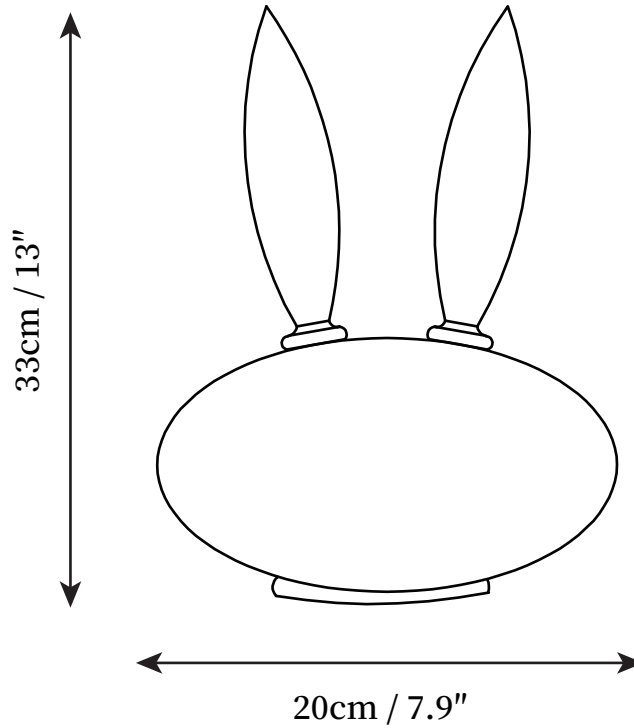

SPECIFICATION SHEET

SPECIFICATION DETAILS

*For custom options, consult factory for details

Fixture Dimensions	D 9.5" x H 8.3"
Light source	G9
Wattage	3W
Voltage	AC 110-240V
Color Temperature	Based on the purchase of light bulbs
CRI(Ra)	80CRI
Mounting	Table
Driver Required	NO
Optional Color Temps	Buy bulbs as needed
LED Rated Life	Based on bulb life (we do not supply bulbs)
Dimming	Dimming is not supported
Finishes	Gold
Glass Details	White
Material	Metal, Glass, Aluminum
Wire Length	59"
Wire Type	Wire with switch plug

SPECIFICATION SHEET

SPECIFICATION DETAILS

*For custom options, consult factory for details

Fixture Dimensions	D 8.3" x H 10.6"
Light source	G9
Wattage	3W
Voltage	AC 110-240V
Color Temperature	Based on the purchase of light bulbs
CRI(Ra)	80CRI
Mounting	Table
Driver Required	NO
Optional Color Temps	Buy bulbs as needed
LED Rated Life	Based on bulb life (we do not supply bulbs)
Dimming	Dimming is not supported
Finishes	Gold
Glass Details	White
Material	Metal, Glass, Aluminum
Wire Length	59"
Wire Type	Wire with switch plug

SPECIFICATION SHEET

SPECIFICATION DETAILS

*For custom options, consult factory for details

Fixture Dimensions	D 7.9" x H 13"
Light source	G9
Wattage	3W
Voltage	AC 110-240V
Color Temperature	Based on the purchase of light bulbs
CRI(Ra)	80CRI
Mounting	Table
Driver Required	NO
Optional Color Temps	Buy bulbs as needed
LED Rated Life	Based on bulb life (we do not supply bulbs)
Dimming	Dimming is not supported
Finishes	Gold
Glass Details	White
Material	Metal, Glass, Aluminum
Wire Length	59"
Wire Type	Wire with switch plug