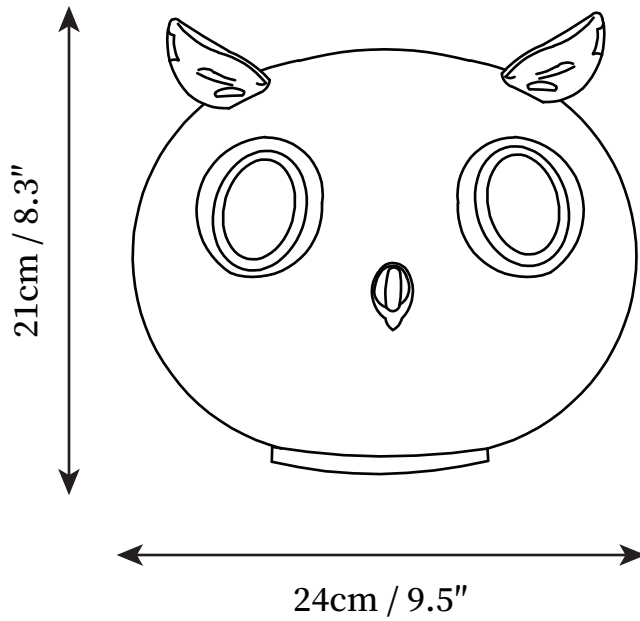

SPECIFICATION SHEET

SPECIFICATION DETAILS

*For custom options, consult factory for details

Fixture Dimensions	D 9.5" x H 8.3"
Light source	G9
Wattage	3W
Voltage	AC 110-240V
Color Temperature	Based on the purchase of light bulbs
CRI(Ra)	80CRI
Mounting	Table
Driver Required	NO
Optional Color Temps	Buy bulbs as needed
LED Rated Life	Based on bulb life (we do not supply bulbs)
Dimming	Dimming is not supported
Finishes	Gold
Glass Details	White
Material	Metal, Glass, Aluminum
Wire Length	59"
Wire Type	Wire with switch plug

SPECIFICATION SHEET

SPECIFICATION DETAILS

*For custom options, consult factory for details

Fixture Dimensions	D 8.3" x H 10.6"
Light source	G9
Wattage	3W
Voltage	AC 110-240V
Color Temperature	Based on the purchase of light bulbs
CRI(Ra)	80CRI
Mounting	Table
Driver Required	NO
Optional Color Temps	Buy bulbs as needed
LED Rated Life	Based on bulb life (we do not supply bulbs)
Dimming	Dimming is not supported
Finishes	Gold
Glass Details	White
Material	Metal, Glass, Aluminum
Wire Length	59"
Wire Type	Wire with switch plug

SPECIFICATION SHEET

SPECIFICATION DETAILS

*For custom options, consult factory for details

Fixture Dimensions	D 7.9" x H 13"
Light source	G9
Wattage	3W
Voltage	AC 110-240V
Color Temperature	Based on the purchase of light bulbs
CRI(Ra)	80CRI
Mounting	Table
Driver Required	NO
Optional Color Temps	Buy bulbs as needed
LED Rated Life	Based on bulb life (we do not supply bulbs)
Dimming	Dimming is not supported
Finishes	Gold
Glass Details	White
Material	Metal, Glass, Aluminum
Wire Length	59"
Wire Type	Wire with switch plug