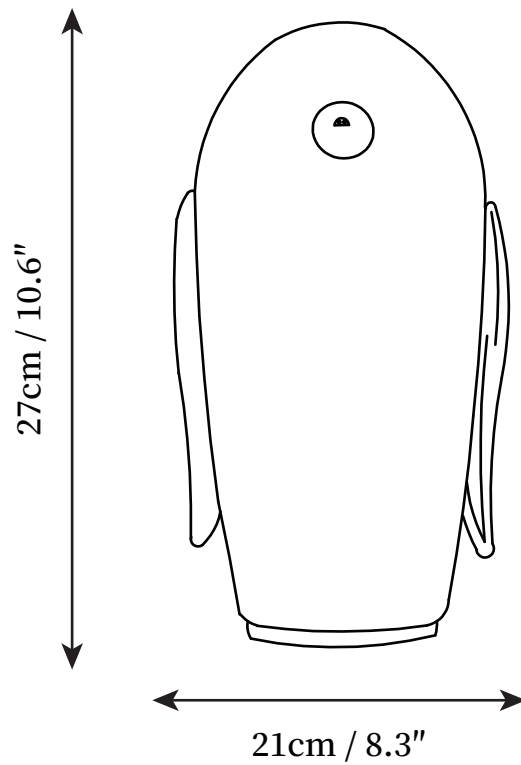

SPECIFICATION SHEET

SPECIFICATION DETAILS

*For custom options, consult factory for details

Fixture Dimensions	D 9.5" x H 8.3"
Light source	G9
Wattage	3W
Voltage	AC 110-240V
Color Temperature	Based on the purchase of light bulbs
CRI(Ra)	80CRI
Mounting	Table
Driver Required	NO
Optional Color Temps	Buy bulbs as needed
LED Rated Life	Based on bulb life (we do not supply bulbs)
Dimming	Dimming is not supported
Finishes	Gold
Glass Details	White
Material	Metal, Glass, Aluminum
Wire Length	59"
Wire Type	Wire with switch plug

SPECIFICATION SHEET

SPECIFICATION DETAILS

*For custom options, consult factory for details

Fixture Dimensions	D 8.3" x H 10.6"
Light source	G9
Wattage	3W
Voltage	AC 110-240V
Color Temperature	Based on the purchase of light bulbs
CRI(Ra)	80CRI
Mounting	Table
Driver Required	NO
Optional Color Temps	Buy bulbs as needed
LED Rated Life	Based on bulb life (we do not supply bulbs)
Dimming	Dimming is not supported
Finishes	Gold
Glass Details	White
Material	Metal, Glass, Aluminum
Wire Length	59"
Wire Type	Wire with switch plug

SPECIFICATION SHEET

SPECIFICATION DETAILS

*For custom options, consult factory for details

Fixture Dimensions	D 7.9" x H 13"
Light source	G9
Wattage	3W
Voltage	AC 110-240V
Color Temperature	Based on the purchase of light bulbs
CRI(Ra)	80CRI
Mounting	Table
Driver Required	NO
Optional Color Temps	Buy bulbs as needed
LED Rated Life	Based on bulb life (we do not supply bulbs)
Dimming	Dimming is not supported
Finishes	Gold
Glass Details	White
Material	Metal, Glass, Aluminum
Wire Length	59"
Wire Type	Wire with switch plug