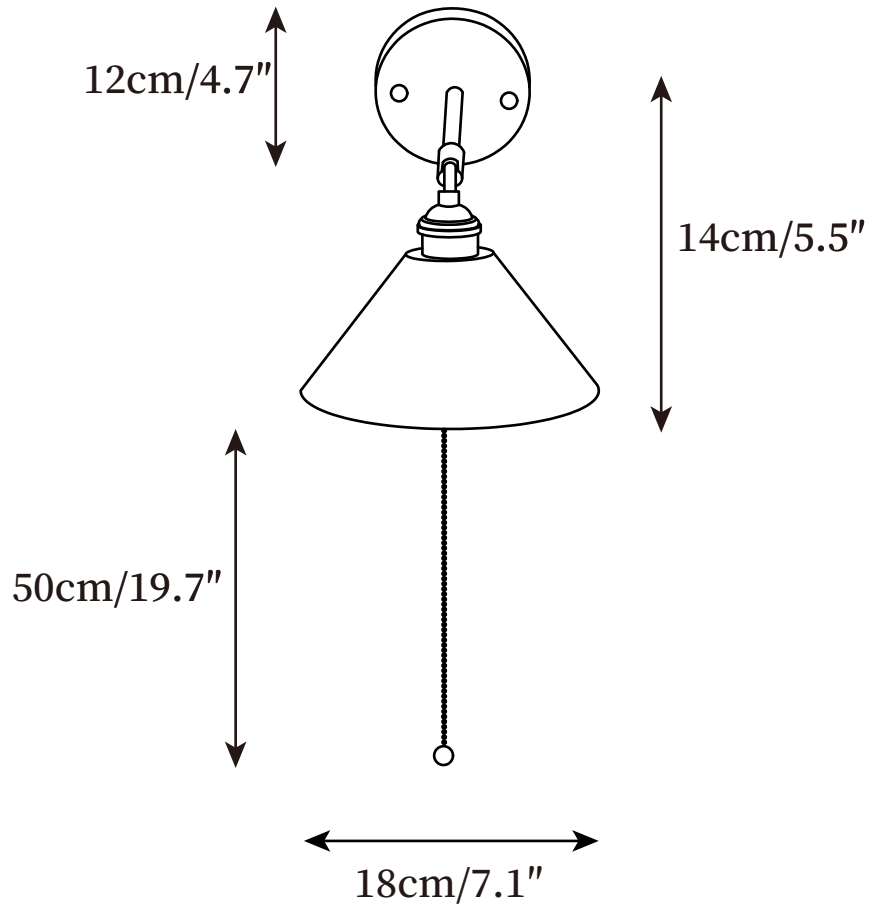

### SPECIFICATION DETAILS

<b>Fixture Dimensions</b>	D 6.3" x H 5.5"
<b>Light source</b>	E26 or E27. (bulb not included)
<b>Wattage</b>	MAX 40W incandescent bulb or LED equivalent.
<b>Voltage</b>	AC 110-240V
<b>Mounting</b>	Hardwired.
<b>Dimming</b>	Compatible with dimmable bulbs (bulb not included)
<b>Control method</b>	Compatible with common wall switches (not included)
<b>Finishes</b>	Brass.
<b>Shade Details</b>	Black Walnut Wood Color.
<b>Material</b>	Brass, Walnut.

## SPECIFICATION DETAILS

<b>Fixture Dimensions</b>	D 7.1" x H 5.5"
<b>Light source</b>	E26 or E27. (bulb not included)
<b>Wattage</b>	MAX 40W incandescent bulb or LED equivalent.
<b>Voltage</b>	AC 110-240V
<b>Mounting</b>	Hardwired.
<b>Dimming</b>	Compatible with dimmable bulbs (bulb not included)
<b>Control method</b>	Compatible with common wall switches (not included)
<b>Finishes</b>	Brass.
<b>Shade Details</b>	Black Walnut Wood Color.
<b>Material</b>	Brass, Walnut.