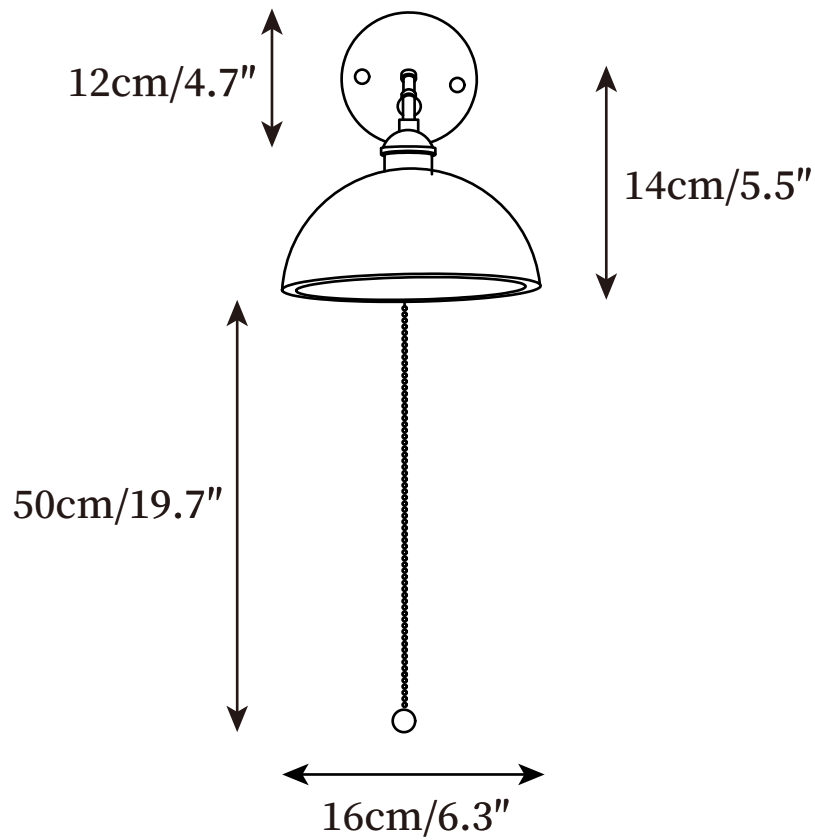

### SPECIFICATION DETAILS

<b>Fixture Dimensions</b>	D 6.3" x H 5.5"
<b>Light source</b>	E26 or E27. (bulb not included)
<b>Wattage</b>	MAX 40W incandescent bulb or LED equivalent.
<b>Voltage</b>	AC 110-240V
<b>Mounting</b>	Hardwired.
<b>Dimming</b>	Compatible with dimmable bulbs (bulb not included)
<b>Control method</b>	Compatible with common wall switches (not included)
<b>Finishes</b>	Brass.
<b>Shade Details</b>	Black Walnut Wood Color.
<b>Material</b>	Brass, Walnut.

## SPECIFICATION DETAILS

<b>Fixture Dimensions</b>	D 7.1" x H 5.5"
<b>Light source</b>	E26 or E27. (bulb not included)
<b>Wattage</b>	MAX 40W incandescent bulb or LED equivalent.
<b>Voltage</b>	AC 110-240V
<b>Mounting</b>	Hardwired.
<b>Dimming</b>	Compatible with dimmable bulbs (bulb not included)
<b>Control method</b>	Compatible with common wall switches (not included)
<b>Finishes</b>	Brass.
<b>Shade Details</b>	Black Walnut Wood Color.
<b>Material</b>	Brass, Walnut.