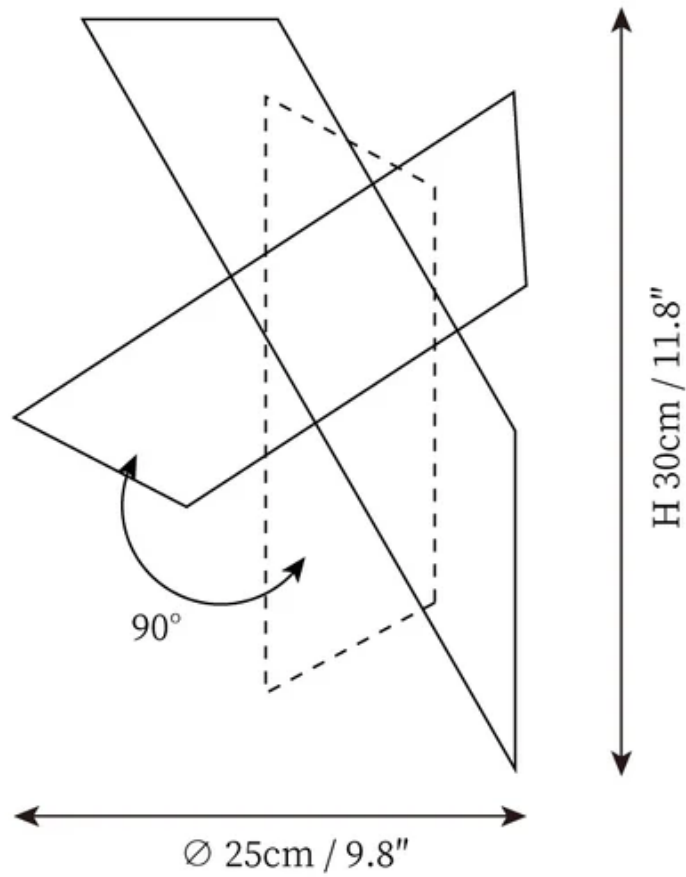

SPECIFICATION SHEET

SPECIFICATION DETAILS

*For custom options, consult factory for details

Fixture Dimensions	D 9.8" x H 11.8"
Light source	G4. (bulb not included)
Wattage	~10W incandescent bulb or LED equivalent.
Voltage	AC 110-240V
Mounting	Hardwired.
Dimming	Compatible with dimmable bulbs (bulb not included)
Control method	Compatible with common wall switches(not included)
Finishes	White+Gold, White+Black, White.
Shade Details	White+Gold. White+Black, White.
Material	Metal, Aluminum.