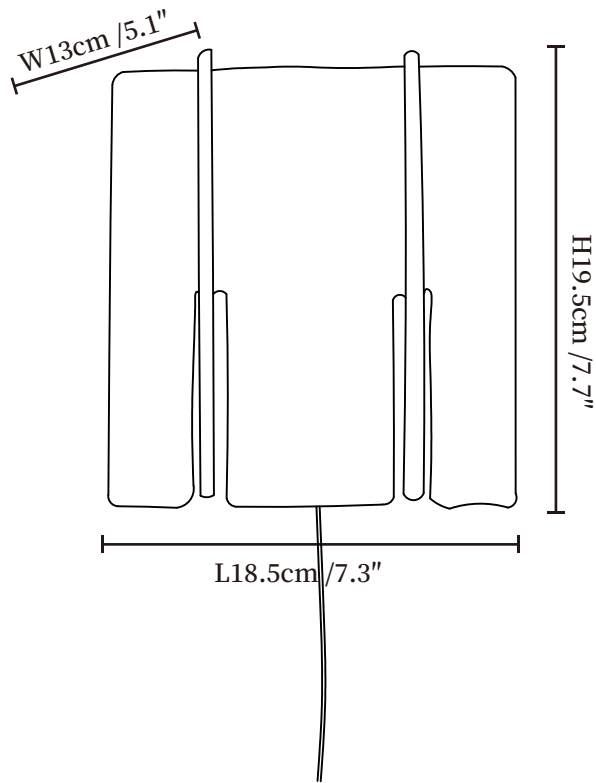

## SPECIFICATION DETAILS

\*For custom options, consult factory for details

<b>Fixture Dimensions</b>	L 7.3" x W 5.1" x H 7.7"
<b>Light source</b>	E14 (bulb not included)
<b>Wattage</b>	MAX 15W incandescent bulb or LED equivalent.
<b>Voltage</b>	AC 110-240V
<b>Dimming</b>	Compatible with dimmable bulbs (bulb not included)
<b>Control method</b>	In line ON / OFF switch.
<b>Finishes</b>	Gold
<b>Shade Details</b>	Wine red
<b>Cord Length</b>	Supplied with switched plug cord, length ~59" (150cm).
<b>Material</b>	Iron, Metal, Glass