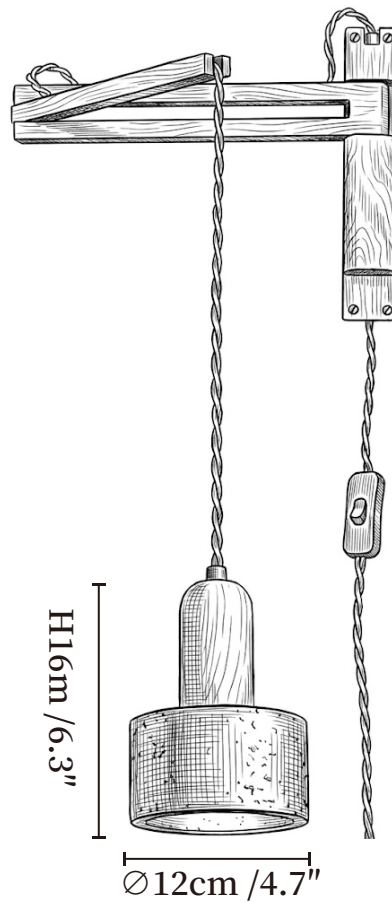

SPECIFICATION SHEET

SPECIFICATION DETAILS

*For custom options, consult factory for details

Fixture Dimensions	Ø 4.7" x H 6.3"
Light source	E26 or E27 (bulb not included)
Wattage	MAX 40W incandescent bulb or LED equivalent.
Voltage	AC 110-240V
Dimming	Compatible with dimmable bulbs (bulb not included)
Control method	In line ON / OFF switch.
Finishes	Black Travertine, Walnut Wood.
Shade Details	Black Travertine.
Cord Length	Supplied with switched plug cord, length ~59" (150cm).
Material	Wood, PC.