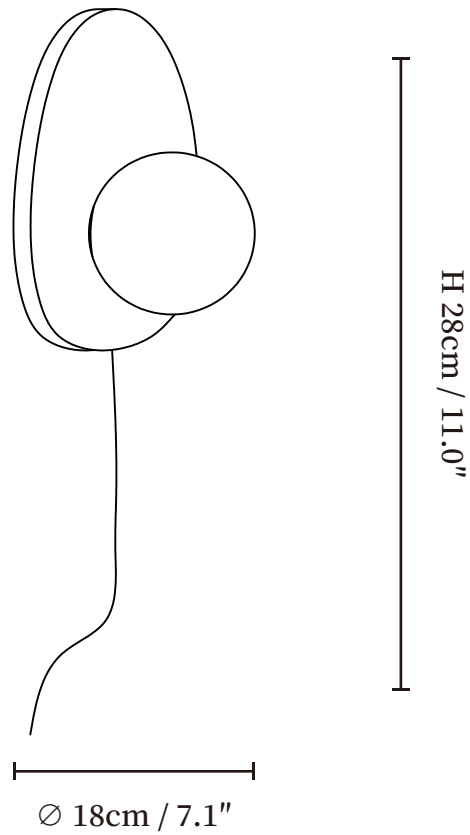

SPECIFICATION SHEET

SPECIFICATION DETAILS

*For custom options, consult factory for details

Fixture Dimensions	Ø 7.1" x H 11.0"
Light source	G9(bulb not included)
Wattage	~5W
Voltage	AC 110-240V
Dimming	Compatible with dimmable bulbs (bulb not included)
Control method	In line ON / OFF switch.
Finishes	Walnut Wood.
Shade Details	White.
Cord Length	Supplied with switched plug cord, length ~59" (150cm).
Material	Wood, Glass.