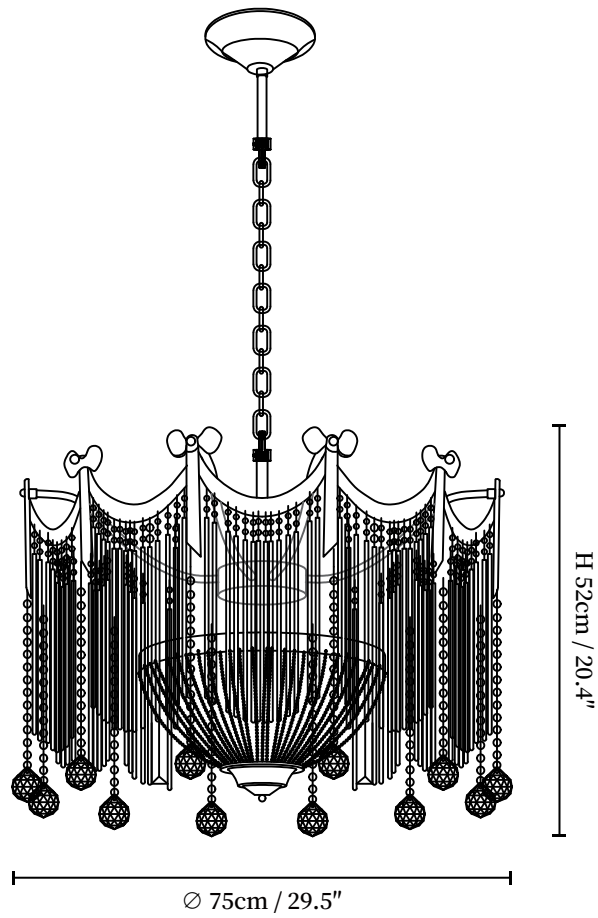

SPECIFICATION SHEET

SPECIFICATION DETAILS

*For custom options, consult factory for details

Fixture Dimensions	D 19.7" x H 21.7", D 23.6" x H 21.7" D 29.5" x H 20.4"
Light source	E14 (bulb not included)
Wattage	MAX 15W incandescent bulb or LED equivalent.
Voltage	AC 110-240V
Mounting	Hardwired.
Dimming	Compatible with dimmable bulbs (bulb not included)
Control method	Compatible with common wall switches (not included)
Finishes	Gold.
Shade Details	Clear Glass.
Material	Metal, Glass.
Hanging Length	Chain lengths range between 11.8", the length can be specified according to needs