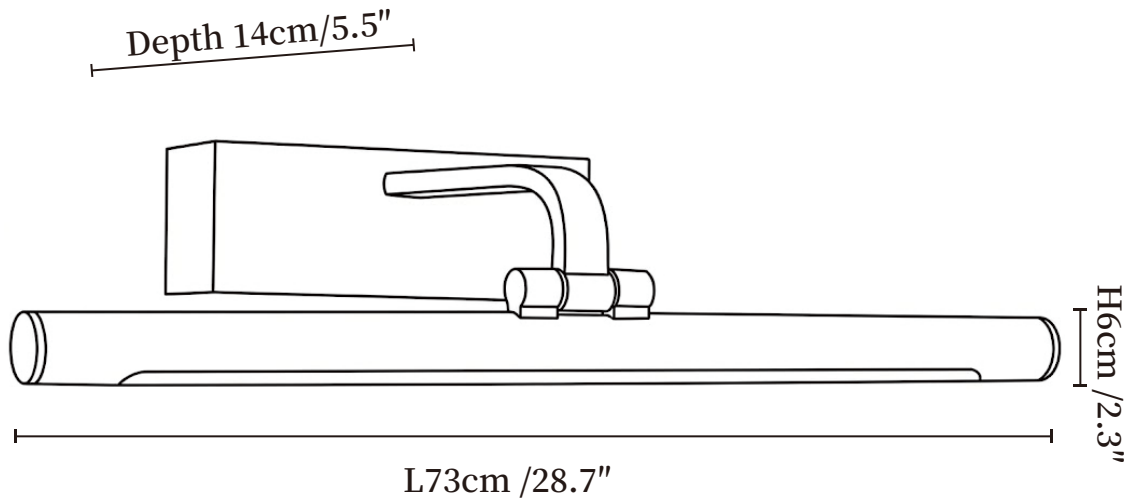

SPECIFICATION SHEET

SPECIFICATION DETAILS

*For custom options, consult factory for details

Fixture Dimmensions	L 16.9" x H 2.3" x Depth 5.5" L 22.8" x H 2.3" x Depth 5.5" L 28.7" x H 2.3" x Depth 5.5"
Light source	Integrated LED
Wattage	~8W
Voltage	AC 110-240V
CRI(Ra)	90+CRI
Control method	Touch control
LED Rated Life	30000 hours
Color Temperature	Warm Light (3000K), Neutral Light (4000K), Cool Light (6000K)
Finishes	Gold.
Shade Details	White
Material	Metal, Aluminium, Acrylic.
Cord	USB charging cable provided, charger not included.

SPECIFICATION SHEET

SPECIFICATION DETAILS

*For custom options, consult factory for details

Fixture Dimensions	L 16.9" x H 2.3" x Depth 11" L 22.8" x H 2.3" x Depth 11" L 28.7" x H 2.3" x Depth 11"
Light source	Integrated LED
Wattage	~8W
Voltage	AC 110-240V
CRI(Ra)	90+CRI
Control method	Touch control
LED Rated Life	30000 hours
Color Temperature	Warm Light (3000K), Neutral Light (4000K), Cool Light (6000K)
Finishes	Gold.
Shade Details	White
Material	Metal, Aluminium, Acrylic.
Cord	USB charging cable provided, charger not included.