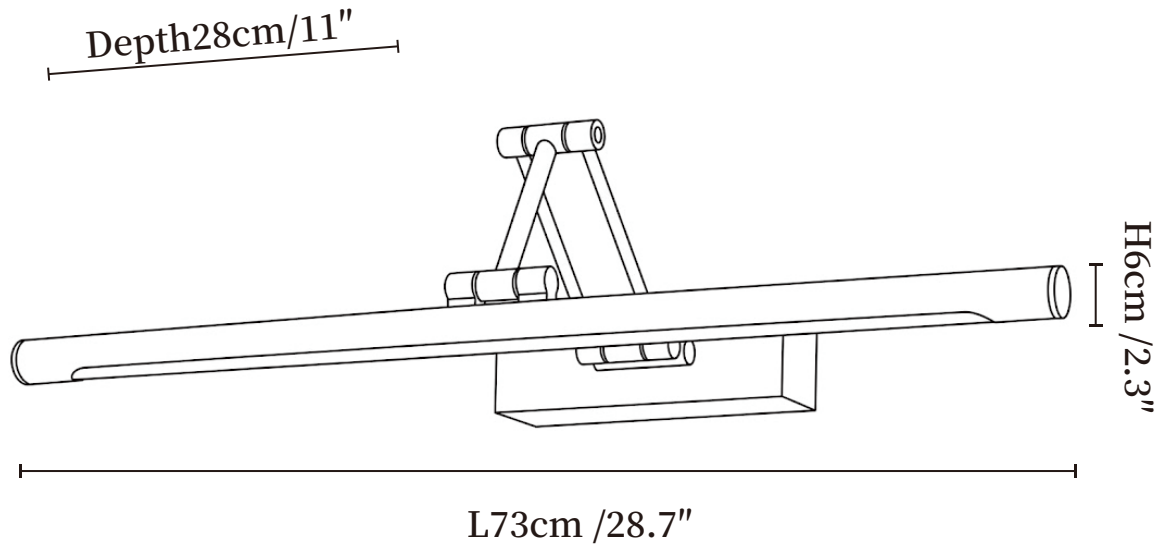

SPECIFICATION SHEET

SPECIFICATION DETAILS

*For custom options, consult factory for details

Fixture Dimmensions	L 16.9" x H 2.3" x Depth 5.5" L 22.8" x H 2.3" x Depth 5.5" L 28.7" x H 2.3" x Depth 5.5"
Light source	Integrated LED
Wattage	~8W
Voltage	AC 110-240V
CRI(Ra)	90+CRI
Control method	Touch control
LED Rated Life	30000 hours
Color Temperature	Warm Light (3000K), Neutral Light (4000K), Cool Light (6000K)
Finishes	Gold.
Shade Details	White
Material	Metal, Aluminium, Acrylic.
Cord	USB charging cable provided, charger not included.

SPECIFICATION SHEET

SPECIFICATION DETAILS

*For custom options, consult factory for details

Fixture Dimensions	L 16.9" x H 2.3" x Depth 11" L 22.8" x H 2.3" x Depth 11" L 28.7" x H 2.3" x Depth 11"
Light source	Integrated LED
Wattage	~8W
Voltage	AC 110-240V
CRI(Ra)	90+CRI
Control method	Touch control
LED Rated Life	30000 hours
Color Temperature	Warm Light (3000K), Neutral Light (4000K), Cool Light (6000K)
Finishes	Gold.
Shade Details	White
Material	Metal, Aluminium, Acrylic.
Cord	USB charging cable provided, charger not included.