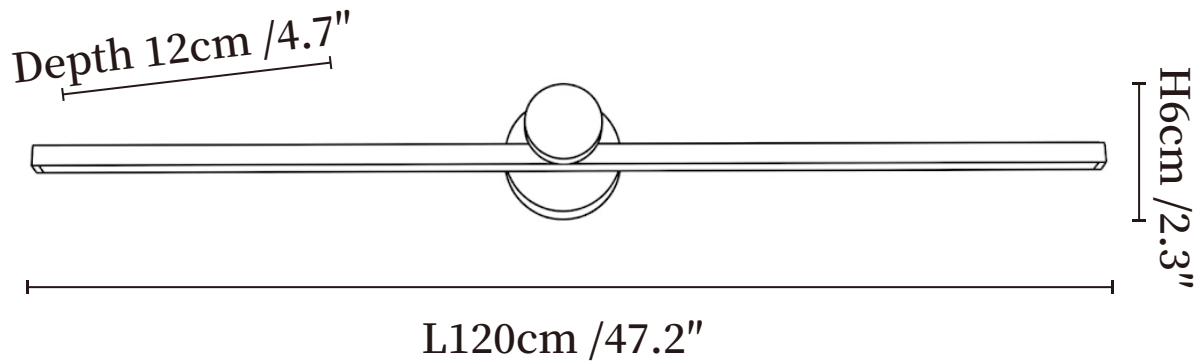

SPECIFICATION SHEET

SPECIFICATION DETAILS

*For custom options, consult factory for details

Fixture Dimensions	L 23.6" x H 2.3" x Depth 4.7" L 31.5" x H 2.3" x Depth 4.7" L 39.4" x H 2.3" x Depth 4.7" L 47.2" x H 2.3" x Depth 4.7"
Light source	Integrated LED
Wattage	~8W
Voltage	AC 110-240V
CRI(Ra)	90+CRI
Control method	Touch control
LED Rated Life	30000 hours
Color Temperature	Warm Light (3000K), Neutral Light (4000K), Cool Light (6000K)
Finishes	Black.
Shade Details	White
Material	Metal, Aluminium, Acrylic.
Cord	USB charging cable provided, charger not included.