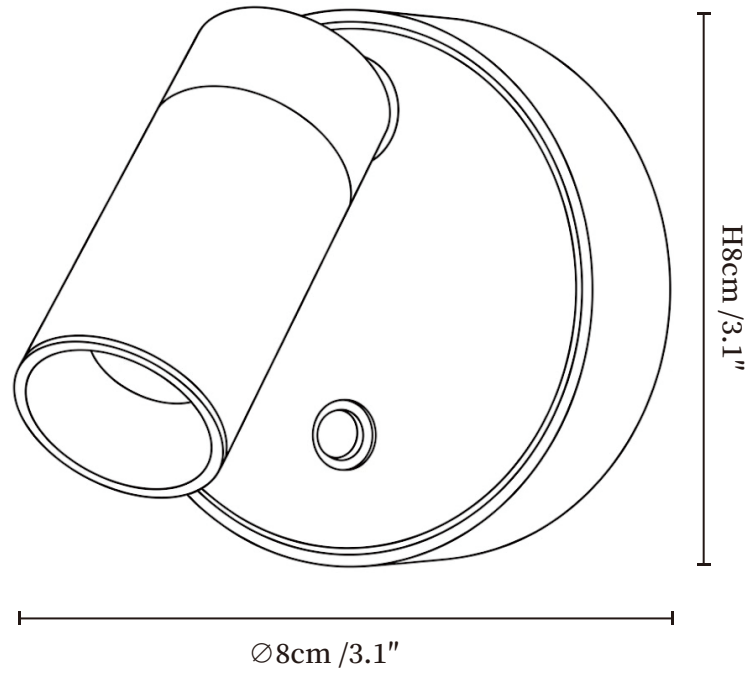

## SPECIFICATION DETAILS

\*For custom options, consult factory for details

<b>Fixture Dimensions</b>	Ø 3.1" x H 3.1"
<b>Light source</b>	Integrated LED
<b>Wattage</b>	~8W
<b>Voltage</b>	AC 110-240V
<b>CRI(Ra)</b>	90+CRI
<b>Control method</b>	Touch control
<b>LED Rated Life</b>	30000 hours
<b>Color Temperature</b>	Warm Light (3000K), Neutral Light (4000K), Cool Light (6000K)
<b>Finishes</b>	Black, White.
<b>Shade Details</b>	White
<b>Material</b>	Metal, Acrylic.
<b>Cord</b>	USB charging cable provided, charger not included.