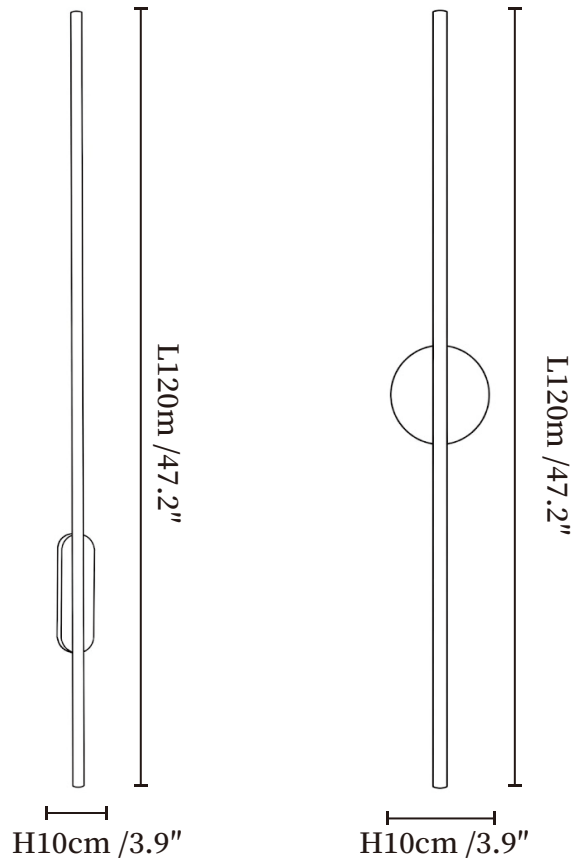

SPECIFICATION SHEET

SPECIFICATION DETAILS

*For custom options, consult factory for details

Fixture Dimmensions	L 23.6" x H 3.9" x Depth 1.9" L 31.5" x H 3.9" x Depth 1.9" L 39.4" x H 3.9" x Depth 1.9" L 47.2" x H 3.9" x Depth 1.9"
Light source	Integrated LED
Wattage	~8W
Voltage	AC 110-240V
CRI(Ra)	90+CRI
Control method	Touch control
LED Rated Life	30000 hours
Color Temperature	Warm Light (3000K), Neutral Light (4000K), Cool Light (6000K)
Finishes	Black.
Shade Details	White
Material	Metal, Aluminium, Acrylic.
Cord	USB charging cable provided, charger not included.