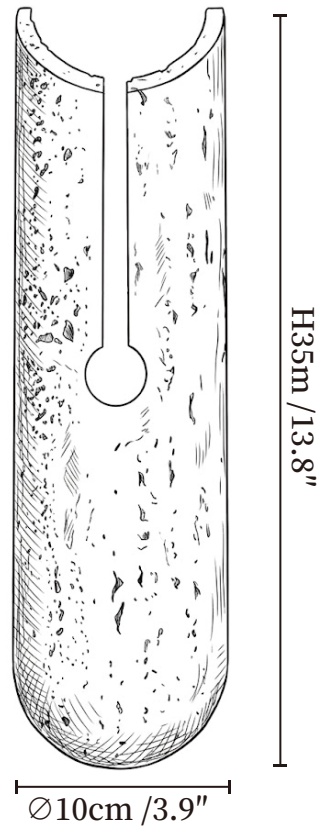

SPECIFICATION SHEET

SPECIFICATION DETAILS

*For custom options, consult factory for details

Fixture Dimensions	Ø 3.9" x H 13.8"
Light source	G9 (bulb not included)
Wattage	MAX 5W incandescent bulb or LED equivalent.
Voltage	AC 110-240V
Mounting	Hardwired.
Dimming	Compatible with dimmable bulbs (bulb not included)
Control method	Compatible with common wall switches (not included)
Finishes	Black Travertine.
Shade Details	Black Travertine.
Material	Metal, Black Travertine.