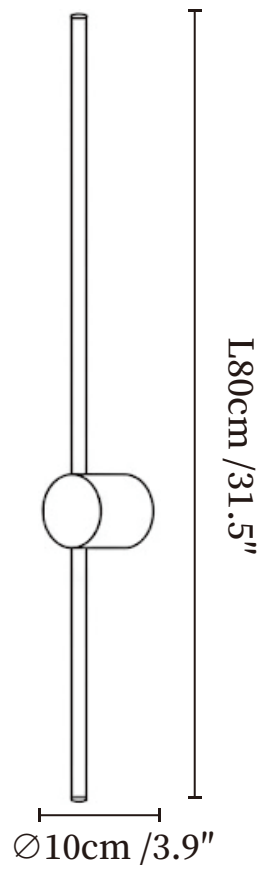

SPECIFICATION SHEET

SPECIFICATION DETAILS

*For custom options, consult factory for details

Fixture Dimensions	$\text{Ø} 3.9'' \times \text{H} 23.6''$
Light source	Integrated LED
Wattage	~12W
Voltage	AC 110-240V
CRI(Ra)	90+CRI
Control method	Touch control
LED Rated Life	30000 hours
Color Temperature	Warm Light (3000K), Neutral Light (4000K), Cool Light (6000K)
Finishes	Black, Copper.
Shade Details	White.
Material	Metal, Aluminium, Acrylic.
Cord	USB charging cable provided, charger not included.

SPECIFICATION SHEET

SPECIFICATION DETAILS

*For custom options, consult factory for details

Fixture Dimensions	Ø 3.9" x H 31.5" Ø 3.9" x H 39.4" Ø 3.9" x H 47.2"v
Light source	Integrated LED
Wattage	~12W
Voltage	AC 110-240V
CRI(Ra)	90+CRI
Control method	Touch control
LED Rated Life	30000 hours
Color Temperature	Warm Light (3000K), Neutral Light (4000K), Cool Light (6000K)
Finishes	Black, Copper.
Shade Details	White.
Material	Metal, Aluminium, Acrylic.
Cord	USB charging cable provided, charger not included.