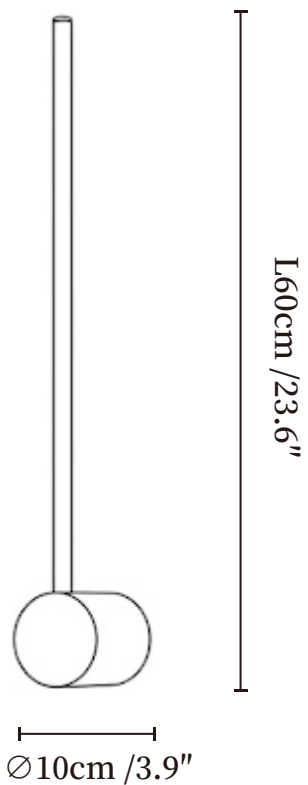

SPECIFICATION SHEET

SPECIFICATION DETAILS

*For custom options, consult factory for details

Fixture Dimensions	$\text{Ø} 3.9'' \times \text{H} 23.6''$
Light source	Integrated LED
Wattage	~12W
Voltage	AC 110-240V
CRI(Ra)	90+CRI
Control method	Touch control
LED Rated Life	30000 hours
Color Temperature	Warm Light (3000K), Neutral Light (4000K), Cool Light (6000K)
Finishes	Black, Copper.
Shade Details	White.
Material	Metal, Aluminium, Acrylic.
Cord	USB charging cable provided, charger not included.

SPECIFICATION SHEET

SPECIFICATION DETAILS

*For custom options, consult factory for details

Fixture Dimensions	Ø 3.9" x H 31.5" Ø 3.9" x H 39.4" Ø 3.9" x H 47.2"v
Light source	Integrated LED
Wattage	~12W
Voltage	AC 110-240V
CRI(Ra)	90+CRI
Control method	Touch control
LED Rated Life	30000 hours
Color Temperature	Warm Light (3000K), Neutral Light (4000K), Cool Light (6000K)
Finishes	Black, Copper.
Shade Details	White.
Material	Metal, Aluminium, Acrylic.
Cord	USB charging cable provided, charger not included.