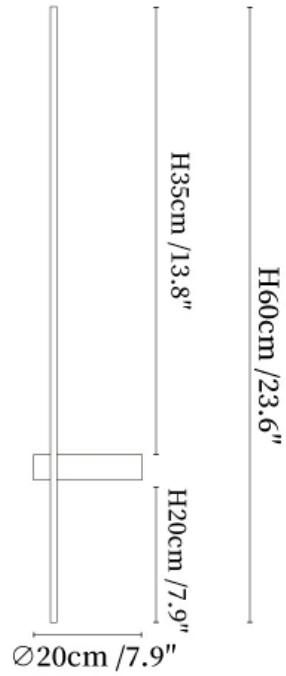

SPECIFICATION SHEET

SPECIFICATION DETAILS

*For custom options, consult factory for details

Fixture Dimensions	L 7.9" x W 1.6" x H 1.4"
Light source	Integrated LED
Wattage	~8W
Voltage	AC 110-240V
CRI(Ra)	90+CRI
Control method	Touch control
LED Rated Life	30000 hours
Color Temperature	Warm Light (3000K), Neutral Light (4000K), Cool Light (6000K)
Finishes	Black.
Shade Details	White
Material	Metal, Acrylic.
Cord	USB charging cable provided, charger not included.

SPECIFICATION SHEET

SPECIFICATION DETAILS

*For custom options, consult factory for details

Fixture Dimensions	L 7.9" x W 1.6" x H 1.4"
Light source	Integrated LED
Wattage	~10W
Voltage	AC 110-240V
CRI(Ra)	90+CRI
Control method	Touch control
LED Rated Life	30000 hours
Color Temperature	Warm Light (3000K), Neutral Light (4000K), Cool Light (6000K)
Finishes	Black.
Shade Details	White
Material	Metal, Acrylic.
Cord	USB charging cable provided, charger not included.