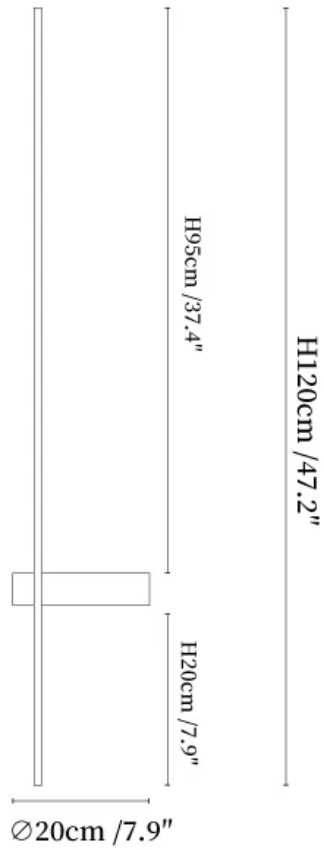

SPECIFICATION SHEET

SPECIFICATION DETAILS

*For custom options, consult factory for details

Fixture Dimensions	L 7.9" x W 1.6" x H 1.4"
Light source	Integrated LED
Wattage	~8W
Voltage	AC 110-240V
CRI(Ra)	90+CRI
Control method	Touch control
LED Rated Life	30000 hours
Color Temperature	Warm Light (3000K), Neutral Light (4000K), Cool Light (6000K)
Finishes	Black.
Shade Details	White
Material	Metal, Acrylic.
Cord	USB charging cable provided, charger not included.

SPECIFICATION SHEET

SPECIFICATION DETAILS

*For custom options, consult factory for details

Fixture Dimensions	L 7.9" x W 1.6" x H 1.4"
Light source	Integrated LED
Wattage	~10W
Voltage	AC 110-240V
CRI(Ra)	90+CRI
Control method	Touch control
LED Rated Life	30000 hours
Color Temperature	Warm Light (3000K), Neutral Light (4000K), Cool Light (6000K)
Finishes	Black.
Shade Details	White
Material	Metal, Acrylic.
Cord	USB charging cable provided, charger not included.