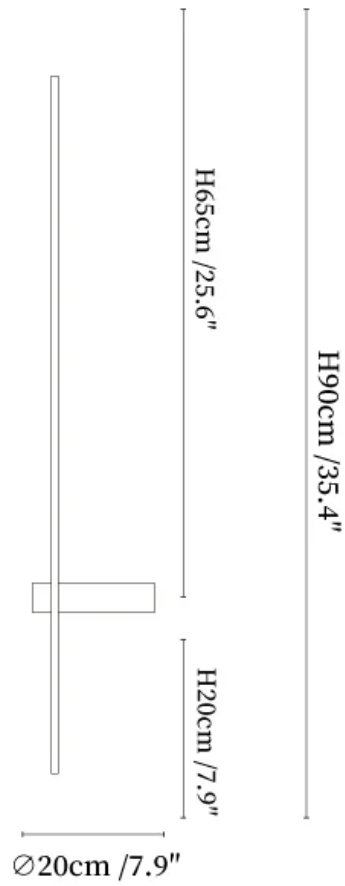

SPECIFICATION SHEET

SPECIFICATION DETAILS

*For custom options, consult factory for details

Fixture Dimensions	L 7.9" x W 1.6" x H 1.4"
Light source	Integrated LED
Wattage	~8W
Voltage	AC 110-240V
CRI(Ra)	90+CRI
Control method	Touch control
LED Rated Life	30000 hours
Color Temperature	Warm Light (3000K), Neutral Light (4000K), Cool Light (6000K)
Finishes	Black.
Shade Details	White
Material	Metal, Acrylic.
Cord	USB charging cable provided, charger not included.

SPECIFICATION SHEET

SPECIFICATION DETAILS

*For custom options, consult factory for details

Fixture Dimensions	L 7.9" x W 1.6" x H 1.4"
Light source	Integrated LED
Wattage	~10W
Voltage	AC 110-240V
CRI(Ra)	90+CRI
Control method	Touch control
LED Rated Life	30000 hours
Color Temperature	Warm Light (3000K), Neutral Light (4000K), Cool Light (6000K)
Finishes	Black.
Shade Details	White
Material	Metal, Acrylic.
Cord	USB charging cable provided, charger not included.