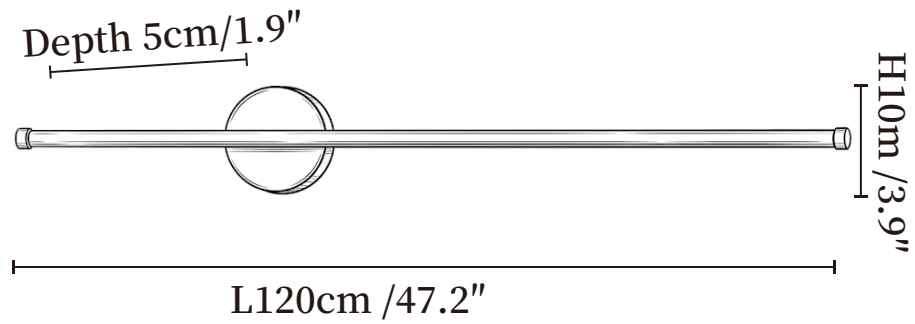

SPECIFICATION SHEET

SPECIFICATION DETAILS

*For custom options, consult factory for details

| | |
|---------------------------|--|
| Fixture Dimensions | L 23.6" x H 3.9" x Depth 1.9" L 31.5" x H 3.9" x Depth 1.9" L 39.4" x H 3.9" x Depth 1.9" L 47.2" x H 3.9" x Depth 1.9" |
| Light source | Integrated LED |
| Wattage | ~8W |
| Voltage | AC 110-240V |
| CRI(Ra) | 90+CRI |
| Control method | Touch control |
| LED Rated Life | 30000 hours |
| Color Temperature | Warm Light (3000K), Neutral Light (4000K), Cool Light (6000K) |
| Finishes | Black. |
| Shade Details | White |
| Material | Metal, Aluminium, Acrylic. |
| Cord | USB charging cable provided, charger not included. |