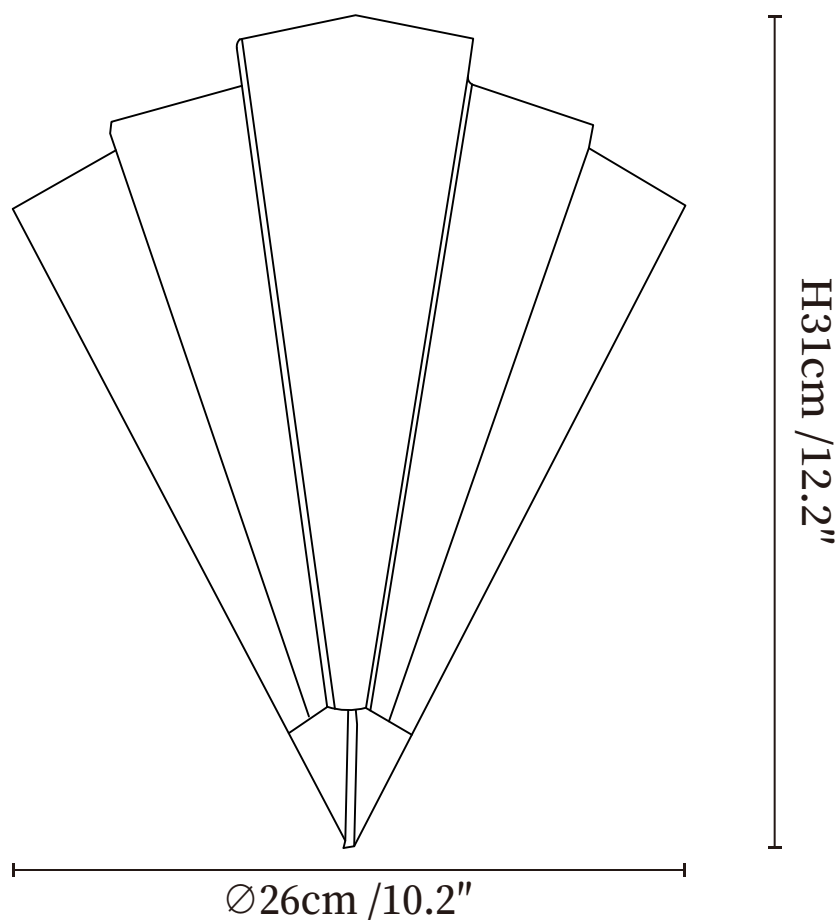

SPECIFICATION SHEET

SPECIFICATION DETAILS

*For custom options, consult factory for details

Fixture Dimensions	Ø 11.8" x H 14.2"
Light source	E26 or E27 (bulb not included)
Wattage	MAX 40W incandescent bulb or LED equivalent.
Voltage	AC 110-240V
Mounting	Hardwired.
Dimming	Compatible with dimmable bulbs (bulb not included)
Control method	Compatible with common wall switches (not included)
Finishes	White.
Shade Details	White.
Material	Metal, Glass.

SPECIFICATION SHEET

SPECIFICATION DETAILS

*For custom options, consult factory for details

Fixture Dimensions	Ø 10.2" x H 12.2"
Light source	E26 or E27 (bulb not included)
Wattage	MAX 40W incandescent bulb or LED equivalent.
Voltage	AC 110-240V
Mounting	Hardwired.
Dimming	Compatible with dimmable bulbs (bulb not included)
Control method	Compatible with common wall switches (not included)
Finishes	White.
Shade Details	White.
Material	Metal, Glass.