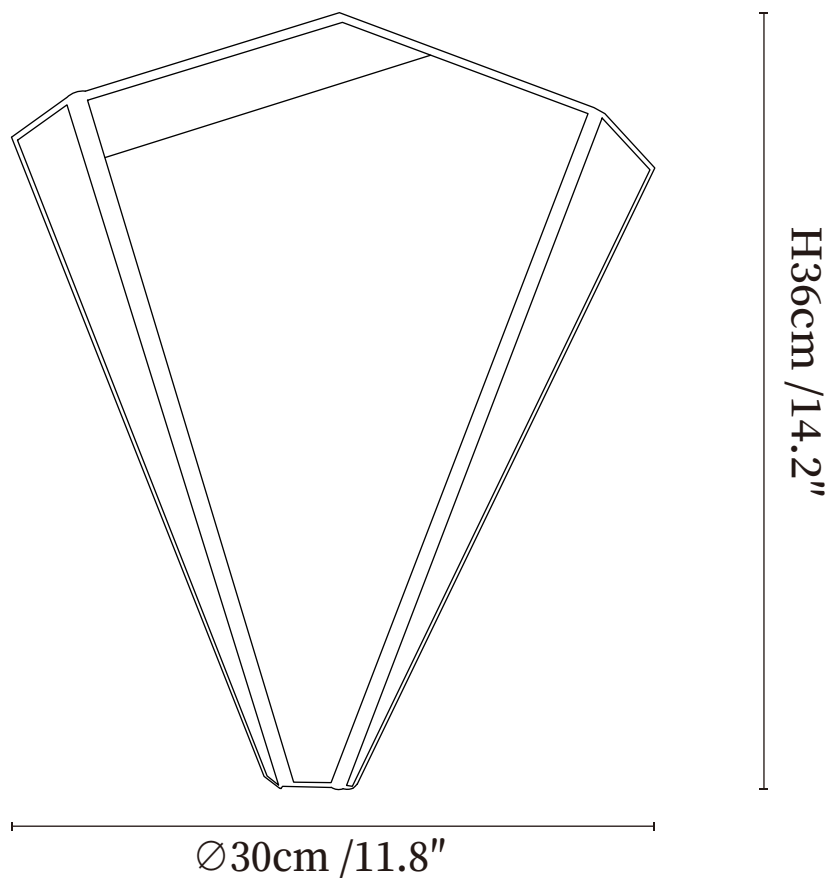

SPECIFICATION SHEET

SPECIFICATION DETAILS

*For custom options, consult factory for details

Fixture Dimensions	Ø 11.8" x H 14.2"
Light source	E26 or E27 (bulb not included)
Wattage	MAX 40W incandescent bulb or LED equivalent.
Voltage	AC 110-240V
Mounting	Hardwired.
Dimming	Compatible with dimmable bulbs (bulb not included)
Control method	Compatible with common wall switches (not included)
Finishes	White.
Shade Details	White.
Material	Metal, Glass.

SPECIFICATION SHEET

SPECIFICATION DETAILS

*For custom options, consult factory for details

Fixture Dimensions	Ø 10.2" x H 12.2"
Light source	E26 or E27 (bulb not included)
Wattage	MAX 40W incandescent bulb or LED equivalent.
Voltage	AC 110-240V
Mounting	Hardwired.
Dimming	Compatible with dimmable bulbs (bulb not included)
Control method	Compatible with common wall switches (not included)
Finishes	White.
Shade Details	White.
Material	Metal, Glass.