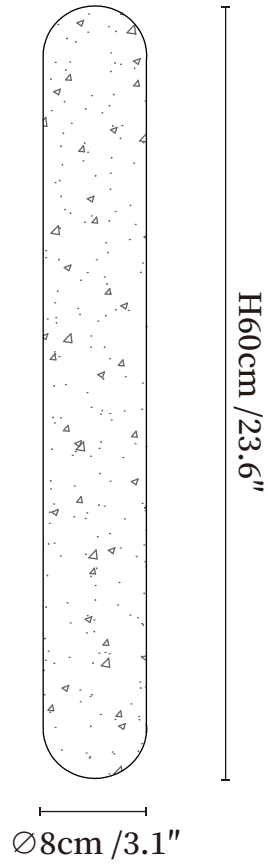

SPECIFICATION SHEET

SPECIFICATION DETAILS

*For custom options, consult factory for details

Fixture Dimensions	$\varnothing 3.1'' \times H 13.8''$
Light source	Integrated LED
Wattage	~7W
Voltage	AC 110-240V
Dimming	Not supported
CRI(Ra)	90+CRI
Mounting	Hardwired.
LED Rated Life	30000 hours
Color Temperature	Warm Light (3000K), Neutral Light (4000K), Cool Light (6000K)
Control method	Compatible with common wall switches(
Finishes	Yellow Travertine.
Shade Details	Yellow Travertine.
Material	Yellow Travertine.

SPECIFICATION SHEET

SPECIFICATION DETAILS

*For custom options, consult factory for details

Fixture Dimensions	Ø 3.1" x H 23.6"
Light source	Integrated LED
Wattage	~12W
Voltage	AC 110-240V
Dimming	Not supported
CRI(Ra)	90+CRI
Mounting	Hardwired.
LED Rated Life	30000 hours
Color Temperature	Warm Light (3000K), Neutral Light (4000K), Cool Light (6000K)
Control method	Compatible with common wall switches (
Finishes	Yellow Travertine.
Shade Details	Yellow Travertine.
Material	Yellow Travertine.
Warranty	2 Years
Certification	Compatible with North America, Saudi Arabia, Europe, Australia Certification.

SPECIFICATION SHEET

SPECIFICATION DETAILS

*For custom options, consult factory for details

Fixture Dimensions	$\varnothing 3.1'' \times H 35.4''$
Light source	Integrated LED
Wattage	~18W
Voltage	AC 110-240V
Dimming	Not supported
CRI(Ra)	90+CRI
Mounting	Hardwired.
LED Rated Life	30000 hours
Color Temperature	Warm Light (3000K), Neutral Light (4000K), Cool Light (6000K)
Control method	Compatible with common wall switches (
Finishes	Yellow Travertine.
Shade Details	Yellow Travertine.
Material	Yellow Travertine.