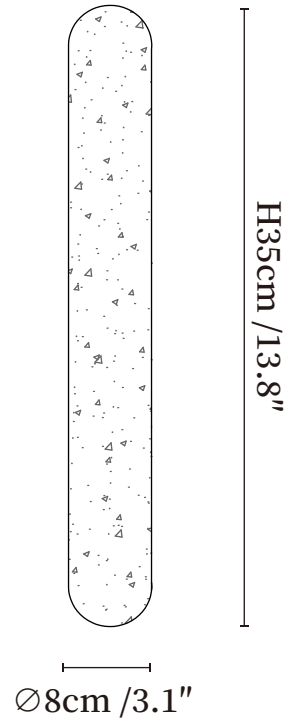

SPECIFICATION SHEET

SPECIFICATION DETAILS

*For custom options, consult factory for details

Fixture Dimensions	$\varnothing 3.1'' \times H 13.8''$
Light source	Integrated LED
Wattage	~7W
Voltage	AC 110-240V
Dimming	Not supported
CRI(Ra)	90+CRI
Mounting	Hardwired.
LED Rated Life	30000 hours
Color Temperature	Warm Light (3000K), Neutral Light (4000K), Cool Light (6000K)
Control method	Compatible with common wall switches(
Finishes	Yellow Travertine.
Shade Details	Yellow Travertine.
Material	Yellow Travertine.

SPECIFICATION SHEET

SPECIFICATION DETAILS

*For custom options, consult factory for details

Fixture Dimensions	Ø 3.1" x H 23.6"
Light source	Integrated LED
Wattage	~12W
Voltage	AC 110-240V
Dimming	Not supported
CRI(Ra)	90+CRI
Mounting	Hardwired.
LED Rated Life	30000 hours
Color Temperature	Warm Light (3000K), Neutral Light (4000K), Cool Light (6000K)
Control method	Compatible with common wall switches (
Finishes	Yellow Travertine.
Shade Details	Yellow Travertine.
Material	Yellow Travertine.
Warranty	2 Years
Certification	Compatible with North America, Saudi Arabia, Europe, Australia Certification.

SPECIFICATION SHEET

SPECIFICATION DETAILS

*For custom options, consult factory for details

Fixture Dimensions	$\varnothing 3.1'' \times H 35.4''$
Light source	Integrated LED
Wattage	~18W
Voltage	AC 110-240V
Dimming	Not supported
CRI(Ra)	90+CRI
Mounting	Hardwired.
LED Rated Life	30000 hours
Color Temperature	Warm Light (3000K), Neutral Light (4000K), Cool Light (6000K)
Control method	Compatible with common wall switches (
Finishes	Yellow Travertine.
Shade Details	Yellow Travertine.
Material	Yellow Travertine.