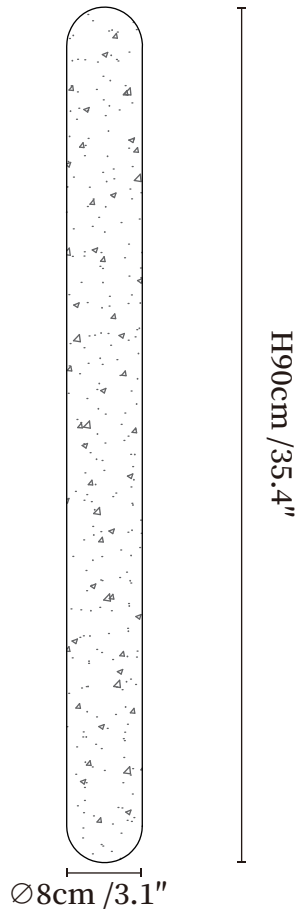

SPECIFICATION SHEET

SPECIFICATION DETAILS

*For custom options, consult factory for details

Fixture Dimensions	$\varnothing 3.1'' \times H 13.8''$
Light source	Integrated LED
Wattage	~7W
Voltage	AC 110-240V
Dimming	Not supported
CRI(Ra)	90+CRI
Mounting	Hardwired.
LED Rated Life	30000 hours
Color Temperature	Warm Light (3000K), Neutral Light (4000K), Cool Light (6000K)
Control method	Compatible with common wall switches(
Finishes	Yellow Travertine.
Shade Details	Yellow Travertine.
Material	Yellow Travertine.

SPECIFICATION SHEET

SPECIFICATION DETAILS

*For custom options, consult factory for details

Fixture Dimensions	Ø 3.1" x H 23.6"
Light source	Integrated LED
Wattage	~12W
Voltage	AC 110-240V
Dimming	Not supported
CRI(Ra)	90+CRI
Mounting	Hardwired.
LED Rated Life	30000 hours
Color Temperature	Warm Light (3000K), Neutral Light (4000K), Cool Light (6000K)
Control method	Compatible with common wall switches (
Finishes	Yellow Travertine.
Shade Details	Yellow Travertine.
Material	Yellow Travertine.
Warranty	2 Years
Certification	Compatible with North America, Saudi Arabia, Europe, Australia Certification.

SPECIFICATION SHEET

SPECIFICATION DETAILS

*For custom options, consult factory for details

Fixture Dimensions	$\varnothing 3.1'' \times H 35.4''$
Light source	Integrated LED
Wattage	~18W
Voltage	AC 110-240V
Dimming	Not supported
CRI(Ra)	90+CRI
Mounting	Hardwired.
LED Rated Life	30000 hours
Color Temperature	Warm Light (3000K), Neutral Light (4000K), Cool Light (6000K)
Control method	Compatible with common wall switches (
Finishes	Yellow Travertine.
Shade Details	Yellow Travertine.
Material	Yellow Travertine.