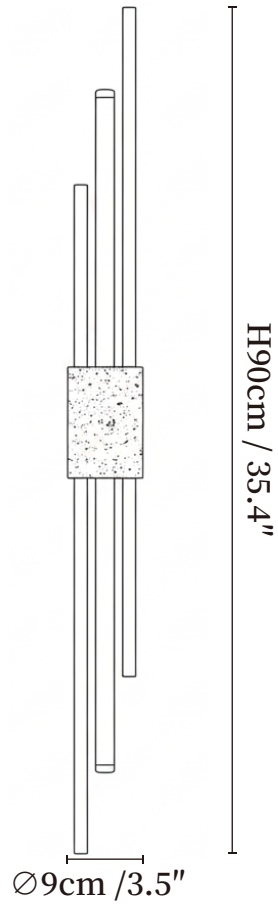

SPECIFICATION SHEET

SPECIFICATION DETAILS

*For custom options, consult factory for details

Fixture Dimensions	Ø 3.5" x H 35.4"
Light source	Integrated LED
Wattage	~8 Watts
Voltage	AC 110-240V
Dimming	Not supported
CRI(Ra)	90+CRI
Mounting	Hardwired.
LED Rated Life	30000 hours
Color Temperature	Warm Light (3000K), Neutral Light (4000K), Cool Light (6000K)
Control method	Compatible with common wall switches (
Finishes	Walnut Color, Wood Color, Yellow Travertine.
Shade Details	White.
Material	Yellow Travertine, Metal, Wood, Acrylic.