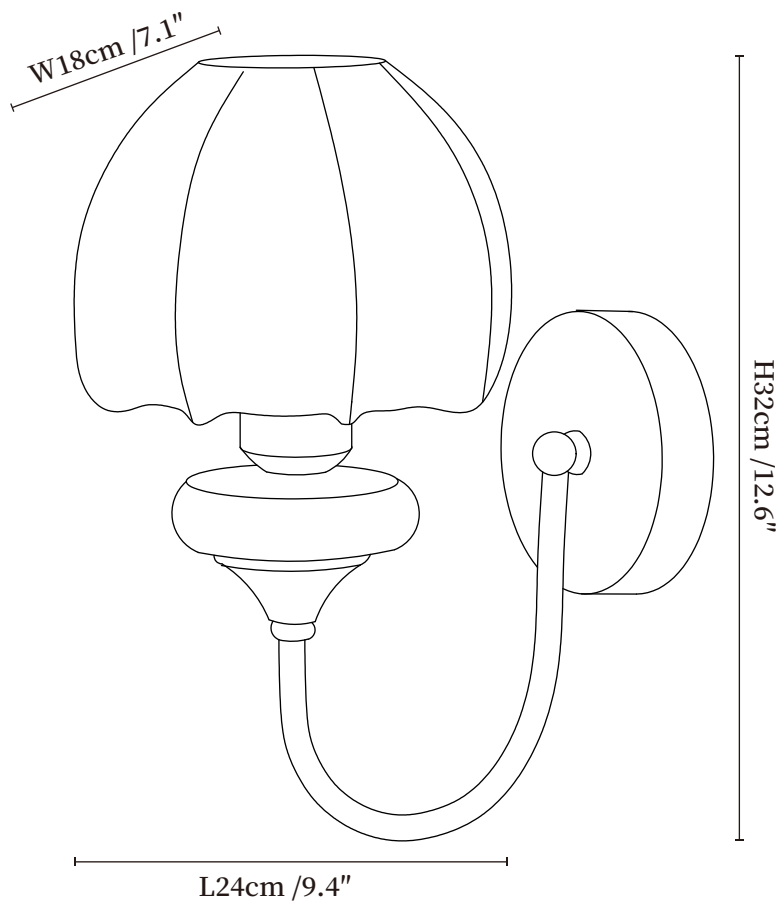

SPECIFICATION SHEET

SPECIFICATION DETAILS

*For custom options, consult factory for details

Fixture Dimensions	L 9.4" x W 7.1" x H 12.6"
Light source	E26 or E27 (bulb not included)
Wattage	MAX 40W incandescent bulb or LED equivalent.
Voltage	AC 110-240V
Mounting	Hardwired.
Dimming	Compatible with dimmable bulbs (bulb not included)
Control method	Compatible with common wall switches (not included)
Finishes	Gold, Black.
Shade Details	Beige.
Material	Metal, Wood, Fabric.