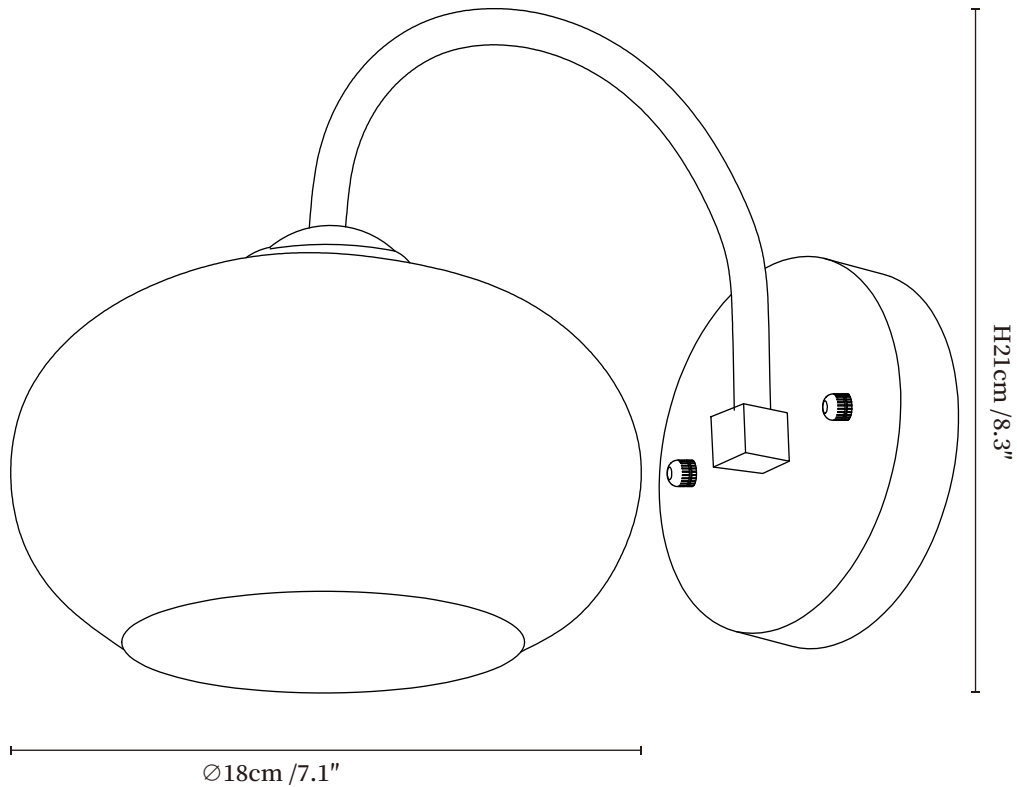

SPECIFICATION SHEET

SPECIFICATION DETAILS

*For custom options, consult factory for details

Fixture Dimensions	$\varnothing 7.1'' \times H 8.3''$
Light source	E26 or E27 (bulb not included)
Wattage	MAX 40W incandescent bulb or LED equivalent.
Voltage	AC 110-240V
Mounting	Hardwired.
Dimming	Compatible with dimmable bulbs (bulb not included)
Control method	Compatible with common wall switches (not included)
Finishes	Gold, Walnut wood.
Shade Details	Amber.
Material	Metal, Glass, Wood.