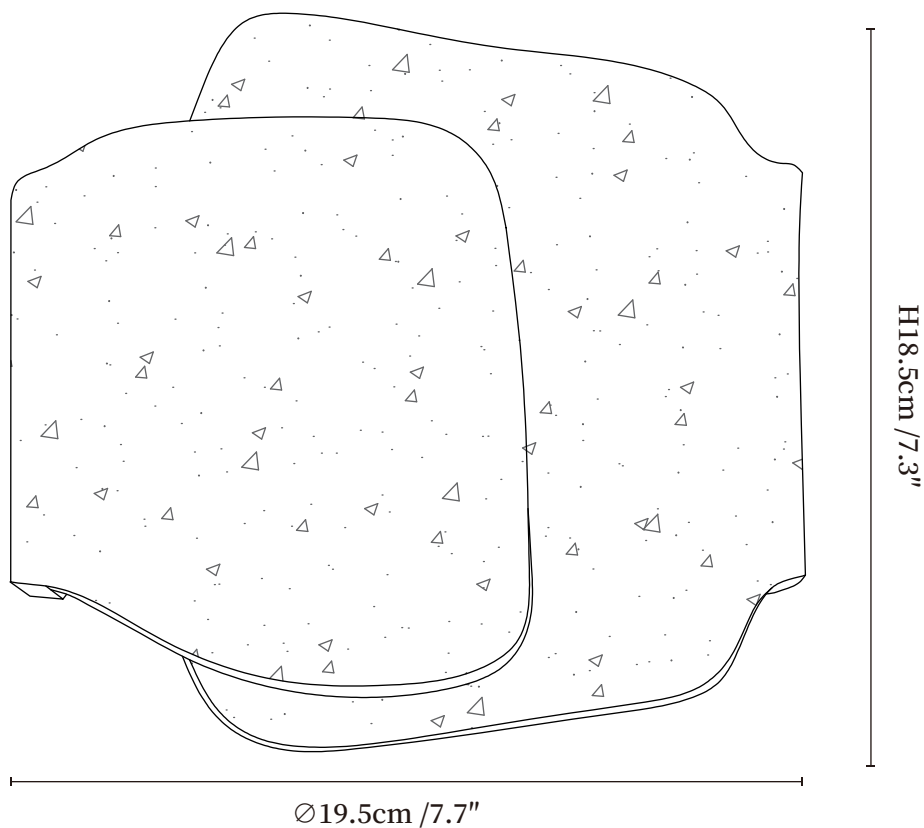

## SPECIFICATION DETAILS

\*For custom options, consult factory for details

<b>Fixture Dimensions</b>	$\varnothing 7.7'' \times H 7.3''$
<b>Light source</b>	G9 (bulb not included)
<b>Wattage</b>	MAX 5W incandescent bulb or LED equivalent.
<b>Voltage</b>	AC 110-240V
<b>Mounting</b>	Hardwired.
<b>Dimming</b>	Compatible with dimmable bulbs (bulb not included)
<b>Control method</b>	Compatible with common wall switches(not included)
<b>Finishes</b>	Yellow Travertine.
<b>Shade Details</b>	Yellow Travertine.
<b>Material</b>	Metal, Yellow Travertine.