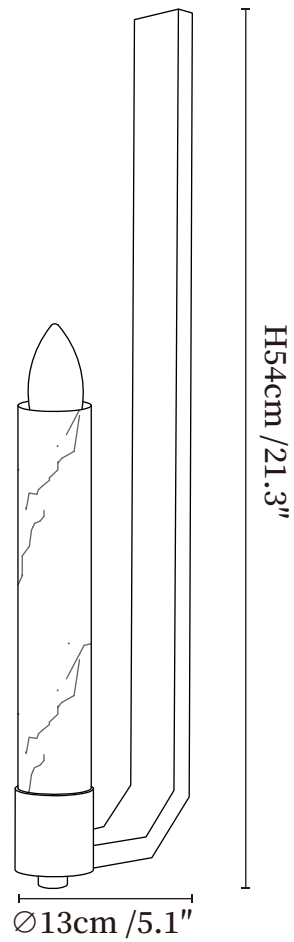

SPECIFICATION SHEET

SPECIFICATION DETAILS

*For custom options, consult factory for details

Fixture Dimensions	$\text{Ø} 5.1'' \times \text{H} 21.3''$
Light source	E14(bulb not included)
Wattage	MAX 15W incandescent bulb or LED equivalent.
Voltage	AC 110-240V
Mounting	Hardwired.
Dimming	Compatible with dimmable bulbs (bulb not included)
Control method	Compatible with common wall switches(not included)
Finishes	White.
Shade Details	Black.
Material	Metal, Marble.
