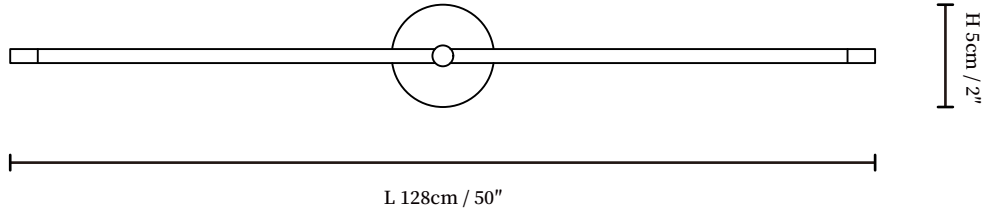

SPECIFICATION SHEET

SPECIFICATION DETAILS

*For custom options, consult factory for details

Fixture Dimensions	L 27" x H 2", L 38.5" x H 2", L 50" x H 2"
Light source	Integrated LED
Wattage	~8 Watts
Voltage	AC 110-240V
Dimming	Not supported
CRI(Ra)	90+CRI
Mounting	Hardwired.
LED Rated Life	30000 hours
Color Temperature	Warm Light (3000K), Neutral Light (4000K), Cool Light (6000K)
Control method	Compatible with common wall switches (not included)
Finishes	Black, Gold
Shade Details	White
Material	Metal, Aluminium, Acrylic