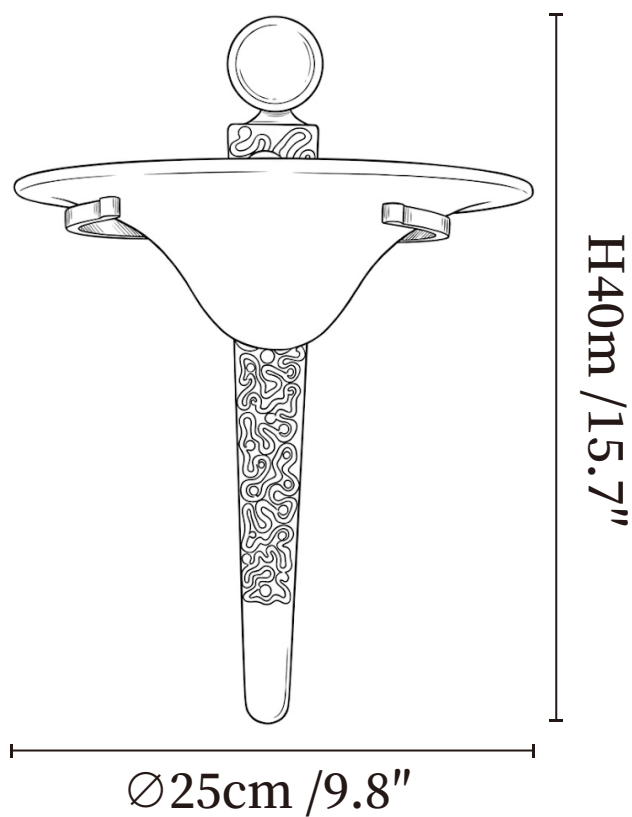

SPECIFICATION SHEET

SPECIFICATION DETAILS

*For custom options, consult factory for details

Fixture Dimensions	Ø 9.8" x H 15.7"
Light source	G9 (bulb not included)
Wattage	MAX 5W incandescent bulb or LED equivalent.
Voltage	AC 110-240V
Mounting	Hardwired.
Dimming	Compatible with dimmable bulbs (bulb not included)
Control method	Compatible with common wall switches (not included)
Finishes	Bronze.
Shade Details	White.
Material	Metal, Alabaster.