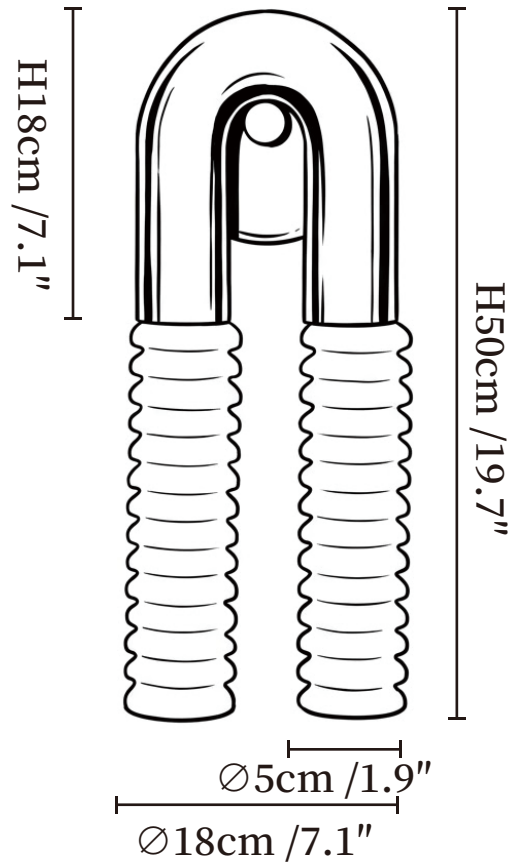

# SPECIFICATION SHEET

---

## SPECIFICATION DETAILS

\*For custom options, consult factory for details

<b>Fixture Dimensions</b>	Ø 7.1" x H 19.7"
<b>Light source</b>	Integrated LED
<b>Wattage</b>	~8 Watts
<b>Voltage</b>	AC 110-240V
<b>Dimming</b>	Not supported
<b>CRI(Ra)</b>	90+CRI
<b>Mounting</b>	Hardwired.
<b>LED Rated Life</b>	30000 hours
<b>Color Temperature</b>	Warm Light (3000K), Neutral Light (4000K), Cool Light (6000K)
<b>Control method</b>	Compatible with common wall switches ( not included)
<b>Finishes</b>	Nickel.
<b>Shade Details</b>	White.
<b>Material</b>	Metal, Alabaster.