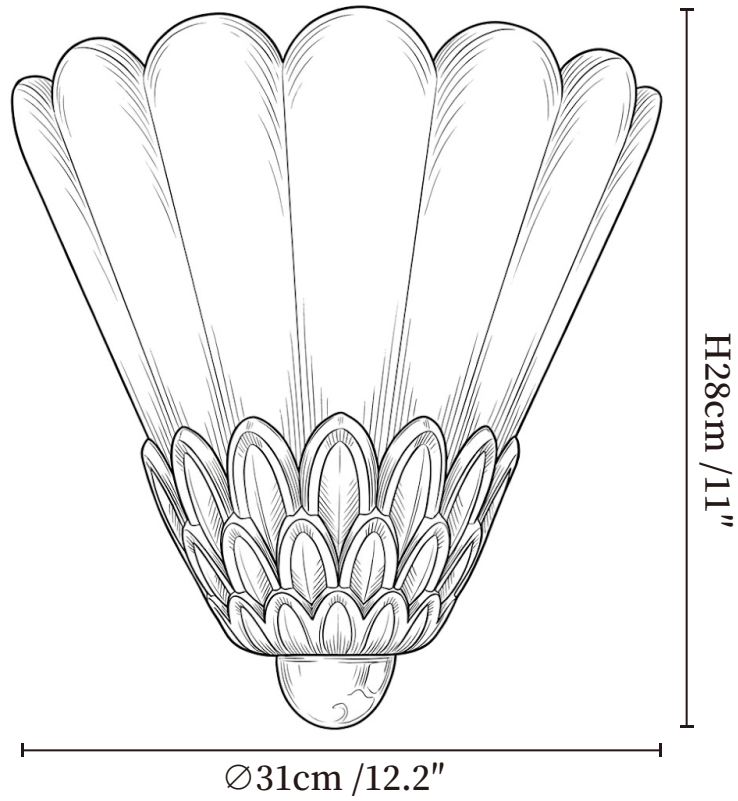

SPECIFICATION SHEET

SPECIFICATION DETAILS

*For custom options, consult factory for details

Fixture Dimensions	Ø 12.2" x H 11"
Light source	Integrated LED
Wattage	~8 Watts
Voltage	AC 110-240V
Dimming	Not supported
CRI(Ra)	90+CRI
Mounting	Hardwired.
LED Rated Life	30000 hours
Color Temperature	Warm Light (3000K), Neutral Light (4000K), Cool Light (6000K)
Control method	Compatible with common wall switches (not included)
Finishes	Nickel.
Shade Details	White.
Material	Alabaster, Metal.