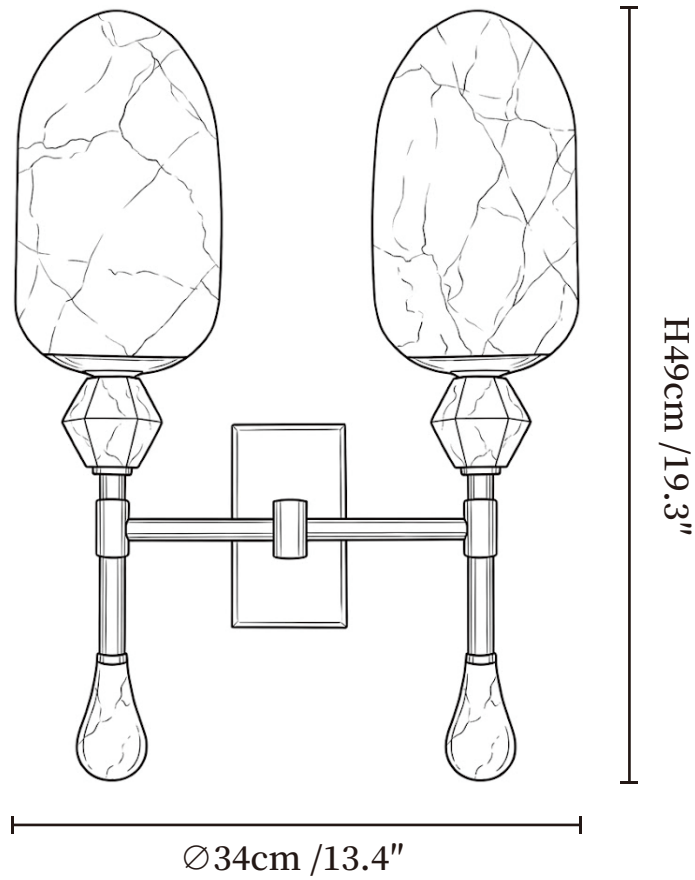

# SPECIFICATION SHEET

---

## SPECIFICATION DETAILS

\*For custom options, consult factory for details

<b>Fixture Dimensions</b>	Ø 13.4" x H 19.3"
<b>Light source</b>	Integrated LED
<b>Wattage</b>	~8 Watts
<b>Voltage</b>	AC 110-240V
<b>Dimming</b>	Not supported
<b>CRI(Ra)</b>	90+CRI
<b>Mounting</b>	Hardwired.
<b>LED Rated Life</b>	30000 hours
<b>Color Temperature</b>	Warm Light (3000K), Neutral Light (4000K), Cool Light (6000K)
<b>Control method</b>	Compatible with common wall switches(not included)
<b>Finishes</b>	Bronze.
<b>Shade Details</b>	White.
<b>Material</b>	Brass, Alabaster, Marble.