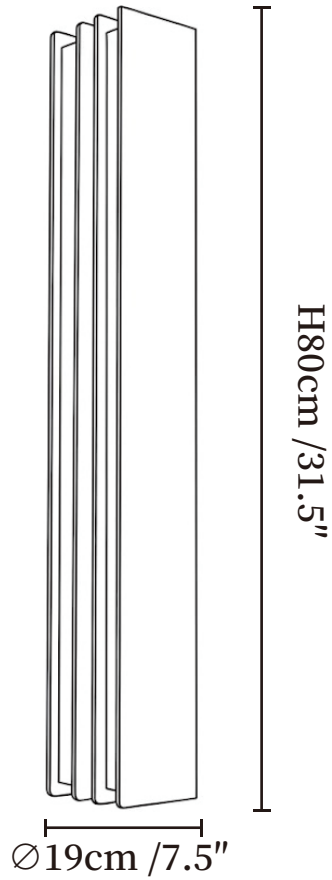

SPECIFICATION SHEET

SPECIFICATION DETAILS

*For custom options, consult factory for details

Fixture Dimensions	Ø 7.5" x H 11.8"
Light source	Integrated LED
Wattage	~8 Watts
Voltage	AC 110-240V
Dimming	Not supported
CRI(Ra)	90+CRI
Mounting	Hardwired.
LED Rated Life	30000 hours
Color Temperature	Warm Light (3000K), Neutral Light (4000K), Cool Light (6000K)
Control method	Compatible with common wall switches (not included)
Finishes	Brass.
Shade Details	Clear.
Material	Brass, Acrylic.

SPECIFICATION SHEET

SPECIFICATION DETAILS

*For custom options, consult factory for details

Fixture Dimensions	Ø 7.5" x H 23.6"
Light source	Integrated LED
Wattage	~8 Watts
Voltage	AC 110-240V
Dimming	Not supported
CRI(Ra)	90+CRI
Mounting	Hardwired.
LED Rated Life	30000 hours
Color Temperature	Warm Light (3000K), Neutral Light (4000K), Cool Light (6000K)
Control method	Compatible with common wall switches(not included)
Finishes	Brass.
Shade Details	Clear.
Material	Brass, Acrylic.

SPECIFICATION SHEET

SPECIFICATION DETAILS

*For custom options, consult factory for details

Fixture Dimensions	Ø 7.5" x H 31.5"
Light source	Integrated LED
Wattage	~8 Watts
Voltage	AC 110-240V
Dimming	Not supported
CRI(Ra)	90+CRI
Mounting	Hardwired.
LED Rated Life	30000 hours
Color Temperature	Warm Light (3000K), Neutral Light (4000K), Cool Light (6000K)
Control method	Compatible with common wall switches(not included)
Finishes	Brass.
Shade Details	Clear.
Material	Brass, Acrylic.