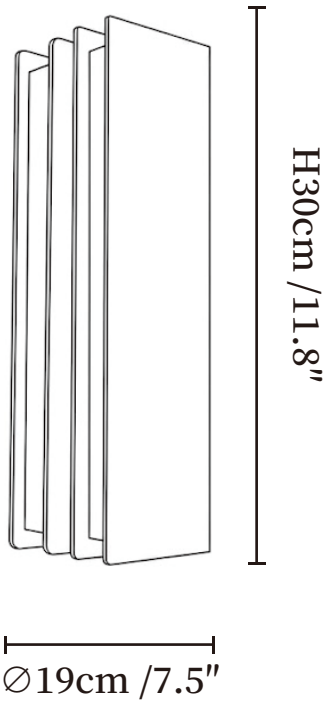

SPECIFICATION SHEET

SPECIFICATION DETAILS

*For custom options, consult factory for details

Fixture Dimensions	Ø 7.5" x H 11.8"
Light source	Integrated LED
Wattage	~8 Watts
Voltage	AC 110-240V
Dimming	Not supported
CRI(Ra)	90+CRI
Mounting	Hardwired.
LED Rated Life	30000 hours
Color Temperature	Warm Light (3000K), Neutral Light (4000K), Cool Light (6000K)
Control method	Compatible with common wall switches (not included)
Finishes	Brass.
Shade Details	Clear.
Material	Brass, Acrylic.

SPECIFICATION SHEET

SPECIFICATION DETAILS

*For custom options, consult factory for details

Fixture Dimensions	Ø 7.5" x H 23.6"
Light source	Integrated LED
Wattage	~8 Watts
Voltage	AC 110-240V
Dimming	Not supported
CRI(Ra)	90+CRI
Mounting	Hardwired.
LED Rated Life	30000 hours
Color Temperature	Warm Light (3000K), Neutral Light (4000K), Cool Light (6000K)
Control method	Compatible with common wall switches(not included)
Finishes	Brass.
Shade Details	Clear.
Material	Brass, Acrylic.

SPECIFICATION SHEET

SPECIFICATION DETAILS

*For custom options, consult factory for details

Fixture Dimensions	Ø 7.5" x H 31.5"
Light source	Integrated LED
Wattage	~8 Watts
Voltage	AC 110-240V
Dimming	Not supported
CRI(Ra)	90+CRI
Mounting	Hardwired.
LED Rated Life	30000 hours
Color Temperature	Warm Light (3000K), Neutral Light (4000K), Cool Light (6000K)
Control method	Compatible with common wall switches(not included)
Finishes	Brass.
Shade Details	Clear.
Material	Brass, Acrylic.