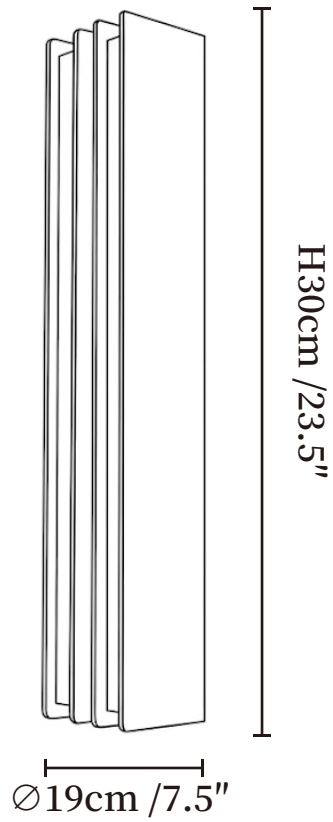

SPECIFICATION SHEET

SPECIFICATION DETAILS

*For custom options, consult factory for details

Fixture Dimensions	Ø 7.5" x H 11.8"
Light source	Integrated LED
Wattage	~8 Watts
Voltage	AC 110-240V
Dimming	Not supported
CRI(Ra)	90+CRI
Mounting	Hardwired.
LED Rated Life	30000 hours
Color Temperature	Warm Light (3000K), Neutral Light (4000K), Cool Light (6000K)
Control method	Compatible with common wall switches (not included)
Finishes	Brass.
Shade Details	Clear.
Material	Brass, Acrylic.

SPECIFICATION SHEET

SPECIFICATION DETAILS

*For custom options, consult factory for details

Fixture Dimensions	Ø 7.5" x H 23.6"
Light source	Integrated LED
Wattage	~8 Watts
Voltage	AC 110-240V
Dimming	Not supported
CRI(Ra)	90+CRI
Mounting	Hardwired.
LED Rated Life	30000 hours
Color Temperature	Warm Light (3000K), Neutral Light (4000K), Cool Light (6000K)
Control method	Compatible with common wall switches(not included)
Finishes	Brass.
Shade Details	Clear.
Material	Brass, Acrylic.

SPECIFICATION SHEET

SPECIFICATION DETAILS

*For custom options, consult factory for details

Fixture Dimensions	Ø 7.5" x H 31.5"
Light source	Integrated LED
Wattage	~8 Watts
Voltage	AC 110-240V
Dimming	Not supported
CRI(Ra)	90+CRI
Mounting	Hardwired.
LED Rated Life	30000 hours
Color Temperature	Warm Light (3000K), Neutral Light (4000K), Cool Light (6000K)
Control method	Compatible with common wall switches(not included)
Finishes	Brass.
Shade Details	Clear.
Material	Brass, Acrylic.