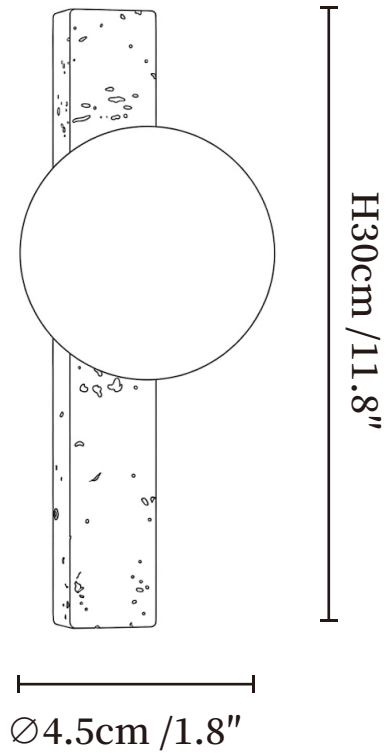

SPECIFICATION SHEET

SPECIFICATION DETAILS

*For custom options, consult factory for details

Fixture Dimensions	Ø 1.8" x H 11.8"
Light source	G9 (bulb not included)
Wattage	MAX 5W incandescent bulb or LED equivalent.
Voltage	AC 110-240V
Mounting	Hardwired.
Dimming	Compatible with dimmable bulbs (bulb not included)
Control method	Compatible with common wall switches (not included)
Finishes	Black Travertine.
Shade Details	White.
Material	Metal, Black Travertine, Glass.

SPECIFICATION SHEET

SPECIFICATION DETAILS

*For custom options, consult factory for details

Fixture Dimensions	Ø 1.8" x H 25.9"
Light source	G9 (bulb not included)
Wattage	MAX 5W incandescent bulb or LED equivalent.
Voltage	AC 110-240V
Mounting	Hardwired.
Dimming	Compatible with dimmable bulbs (bulb not included)
Control method	Compatible with common wall switches (not included)
Finishes	Black Travertine.
Shade Details	White.
Material	Metal, Black Travertine, Glass.

SPECIFICATION SHEET

SPECIFICATION DETAILS

*For custom options, consult factory for details

Fixture Dimensions	Ø 1.8" x H 37.4"
Light source	G9 (bulb not included)
Wattage	MAX 5W incandescent bulb or LED equivalent.
Voltage	AC 110-240V
Mounting	Hardwired.
Dimming	Compatible with dimmable bulbs (bulb not included)
Control method	Compatible with common wall switches (not included)
Finishes	Black Travertine.
Shade Details	White.
Material	Metal, Black Travertine, Glass.