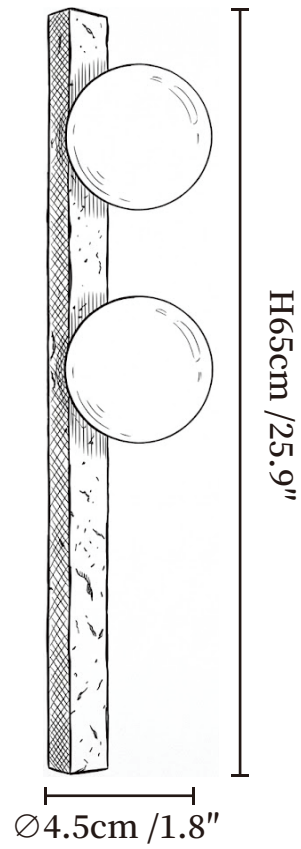

SPECIFICATION SHEET

SPECIFICATION DETAILS

*For custom options, consult factory for details

Fixture Dimensions	Ø 1.8" x H 11.8"
Light source	G9 (bulb not included)
Wattage	MAX 5W incandescent bulb or LED equivalent.
Voltage	AC 110-240V
Mounting	Hardwired.
Dimming	Compatible with dimmable bulbs (bulb not included)
Control method	Compatible with common wall switches (not included)
Finishes	Black Travertine.
Shade Details	White.
Material	Metal, Black Travertine, Glass.

SPECIFICATION SHEET

SPECIFICATION DETAILS

*For custom options, consult factory for details

Fixture Dimensions	Ø 1.8" x H 25.9"
Light source	G9 (bulb not included)
Wattage	MAX 5W incandescent bulb or LED equivalent.
Voltage	AC 110-240V
Mounting	Hardwired.
Dimming	Compatible with dimmable bulbs (bulb not included)
Control method	Compatible with common wall switches (not included)
Finishes	Black Travertine.
Shade Details	White.
Material	Metal, Black Travertine, Glass.

SPECIFICATION SHEET

SPECIFICATION DETAILS

*For custom options, consult factory for details

Fixture Dimensions	Ø 1.8" x H 37.4"
Light source	G9 (bulb not included)
Wattage	MAX 5W incandescent bulb or LED equivalent.
Voltage	AC 110-240V
Mounting	Hardwired.
Dimming	Compatible with dimmable bulbs (bulb not included)
Control method	Compatible with common wall switches (not included)
Finishes	Black Travertine.
Shade Details	White.
Material	Metal, Black Travertine, Glass.