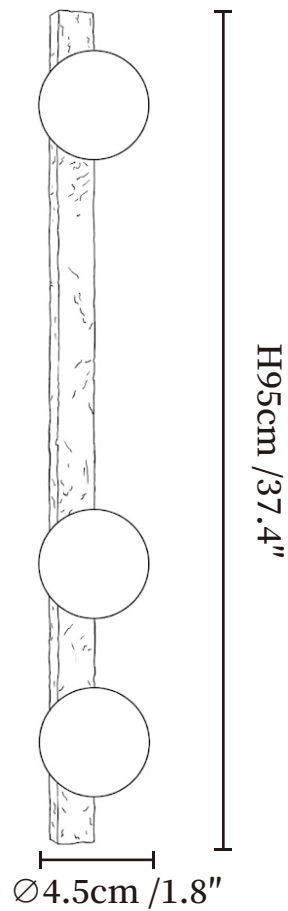

SPECIFICATION SHEET

SPECIFICATION DETAILS

*For custom options, consult factory for details

Fixture Dimensions	Ø 1.8" x H 11.8"
Light source	G9 (bulb not included)
Wattage	MAX 5W incandescent bulb or LED equivalent.
Voltage	AC 110-240V
Mounting	Hardwired.
Dimming	Compatible with dimmable bulbs (bulb not included)
Control method	Compatible with common wall switches (not included)
Finishes	Black Travertine.
Shade Details	White.
Material	Metal, Black Travertine, Glass.

SPECIFICATION SHEET

SPECIFICATION DETAILS

*For custom options, consult factory for details

Fixture Dimensions	Ø 1.8" x H 25.9"
Light source	G9 (bulb not included)
Wattage	MAX 5W incandescent bulb or LED equivalent.
Voltage	AC 110-240V
Mounting	Hardwired.
Dimming	Compatible with dimmable bulbs (bulb not included)
Control method	Compatible with common wall switches (not included)
Finishes	Black Travertine.
Shade Details	White.
Material	Metal, Black Travertine, Glass.

SPECIFICATION SHEET

SPECIFICATION DETAILS

*For custom options, consult factory for details

Fixture Dimensions	Ø 1.8" x H 37.4"
Light source	G9 (bulb not included)
Wattage	MAX 5W incandescent bulb or LED equivalent.
Voltage	AC 110-240V
Mounting	Hardwired.
Dimming	Compatible with dimmable bulbs (bulb not included)
Control method	Compatible with common wall switches (not included)
Finishes	Black Travertine.
Shade Details	White.
Material	Metal, Black Travertine, Glass.