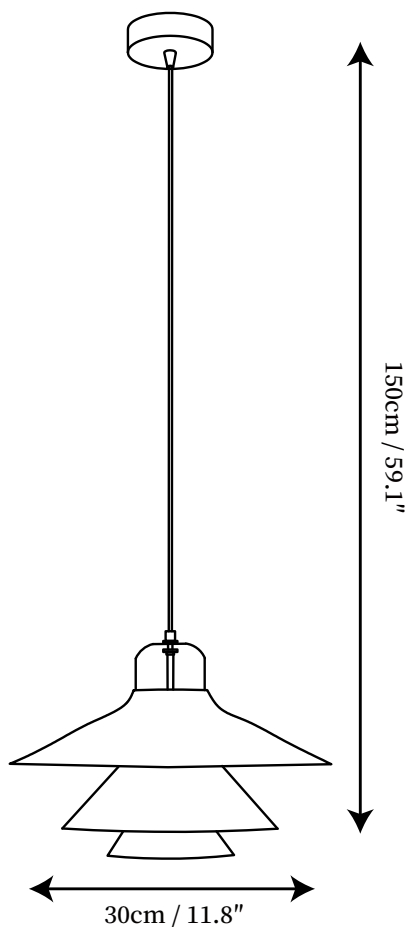

## SPECIFICATION DETAILS

\*For custom options, consult factory for details

<b>Fixture Dimensions</b>	D 11.8" x H 59.1"
<b>Light source</b>	E26 or E27 (bulb not included)
<b>Wattage</b>	MAX 40W incandescent bulb or LED equivalent.
<b>Voltage</b>	AC 110-240V
<b>Mounting</b>	Hardwired.
<b>Dimming</b>	Compatible with dimmable bulbs (bulb not included)
<b>Control method</b>	Compatible with common wall switches(
<b>Finishes</b>	White, Red, Green
<b>Shade Details</b>	White
<b>Material</b>	Aluminum, Glass
<b>Wire Length</b>	The standard length of the cord is 59" (150 cm), the length is adjustable.

## SPECIFICATION DETAILS

\*For custom options, consult factory for details

<b>Fixture Dimensions</b>	D 15.7" x H 59.1"
<b>Light source</b>	E26 or E27 (bulb not included)
<b>Wattage</b>	MAX 40W incandescent bulb or LED equivalent.
<b>Voltage</b>	AC 110-240V
<b>Mounting</b>	Hardwired.
<b>Dimming</b>	Compatible with dimmable bulbs (bulb not included)
<b>Control method</b>	Compatible with common wall switches (not included)
<b>Finishes</b>	White, Red, Green
<b>Shade Details</b>	White
<b>Material</b>	Aluminum, Glass
<b>Wire Length</b>	The standard length of the cord is 59" (150 cm), the length is adjustable.