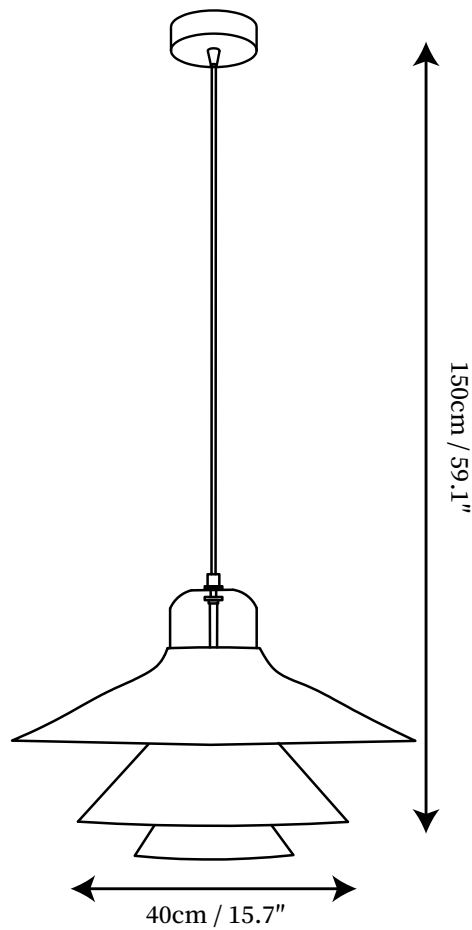

## SPECIFICATION DETAILS

\*For custom options, consult factory for details

<b>Fixture Dimensions</b>	D 11.8" x H 59.1"
<b>Light source</b>	E26 or E27 (bulb not included)
<b>Wattage</b>	MAX 40W incandescent bulb or LED equivalent.
<b>Voltage</b>	AC 110-240V
<b>Mounting</b>	Hardwired.
<b>Dimming</b>	Compatible with dimmable bulbs (bulb not included)
<b>Control method</b>	Compatible with common wall switches(
<b>Finishes</b>	White, Red, Green
<b>Shade Details</b>	White
<b>Material</b>	Aluminum, Glass
<b>Wire Length</b>	The standard length of the cord is 59" (150 cm), the length is adjustable.

## SPECIFICATION DETAILS

\*For custom options, consult factory for details

<b>Fixture Dimensions</b>	D 15.7" x H 59.1"
<b>Light source</b>	E26 or E27 (bulb not included)
<b>Wattage</b>	MAX 40W incandescent bulb or LED equivalent.
<b>Voltage</b>	AC 110-240V
<b>Mounting</b>	Hardwired.
<b>Dimming</b>	Compatible with dimmable bulbs (bulb not included)
<b>Control method</b>	Compatible with common wall switches (not included)
<b>Finishes</b>	White, Red, Green
<b>Shade Details</b>	White
<b>Material</b>	Aluminum, Glass
<b>Wire Length</b>	The standard length of the cord is 59" (150 cm), the length is adjustable.