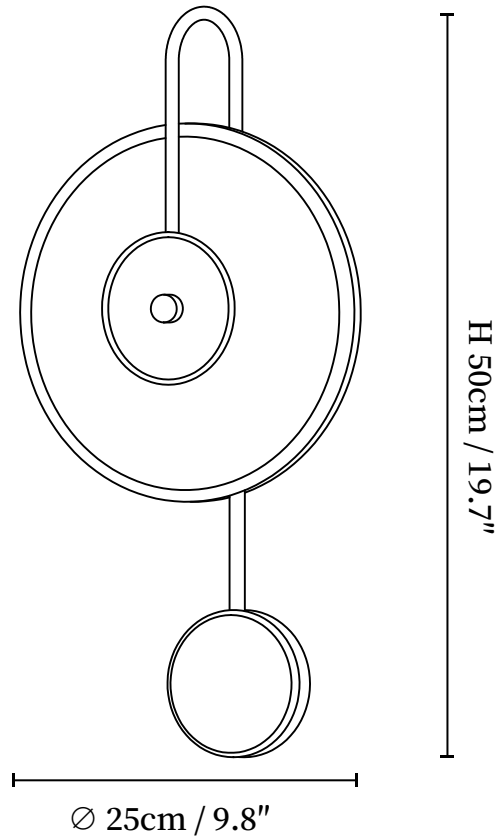

# SPECIFICATION SHEET

---

## SPECIFICATION DETAILS

\*For custom options, consult factory for details

<b>Fixture Dimensions</b>	D 9.8" x H 19.7"
<b>Light source</b>	Integrated LED
<b>Wattage</b>	~5 Watts
<b>Voltage</b>	AC 110-240V
<b>Dimming</b>	Not supported
<b>CRI(Ra)</b>	90+CRI
<b>Mounting</b>	Hardwired.
<b>LED Rated Life</b>	30000 hours
<b>Color Temperature</b>	Warm Light (3000K), Neutral Light (4000K), Cool Light (6000K)
<b>Control method</b>	Compatible with common wall switches(not included)
<b>Finishes</b>	Gold, Black.
<b>Shade Details</b>	White.
<b>Material</b>	Metal, Alabaster, Marble.