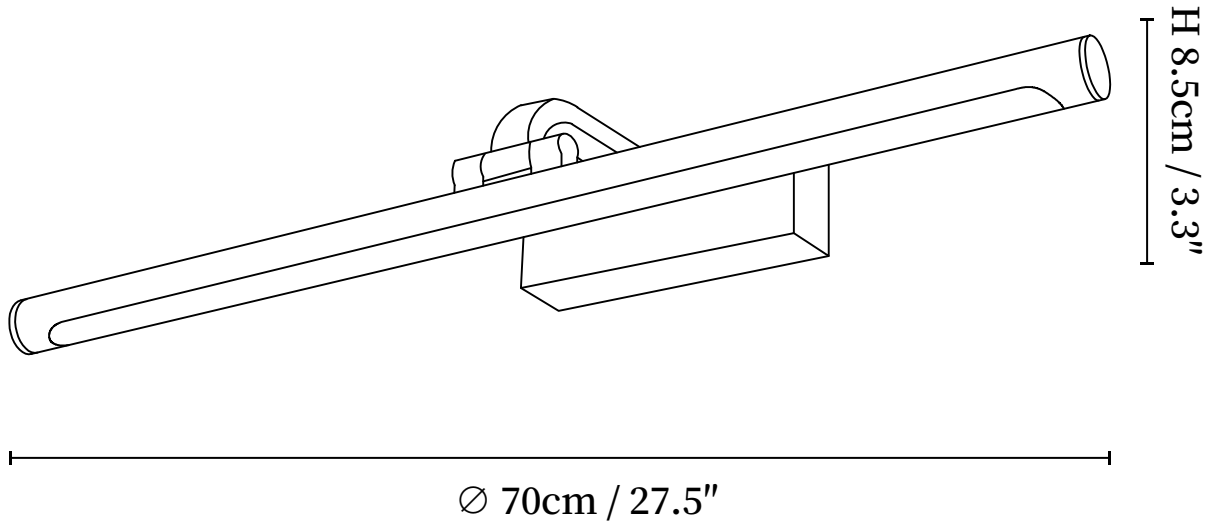

# SPECIFICATION SHEET

---

## SPECIFICATION DETAILS

\*For custom options, consult factory for details

<b>Fixture Dimensions</b>	D 15.7" x H 3.3", D 21.7" x H 3.3", D 27.5" x H 3.3"
<b>Light source</b>	Integrated LED
<b>Wattage</b>	~5 Watts
<b>Voltage</b>	AC 110-240V
<b>Dimming</b>	Not supported
<b>CRI(Ra)</b>	90+CRI
<b>Mounting</b>	Hardwired.
<b>LED Rated Life</b>	30000 hours
<b>Color Temperature</b>	Warm Light (3000K), Neutral Light (4000K), Cool Light (6000K)
<b>Control method</b>	Compatible with common wall switches (not included)
<b>Finishes</b>	Walnut Color, Brass.
<b>Shade Details</b>	White.
<b>Material</b>	Metal, Brass, Acrylic.